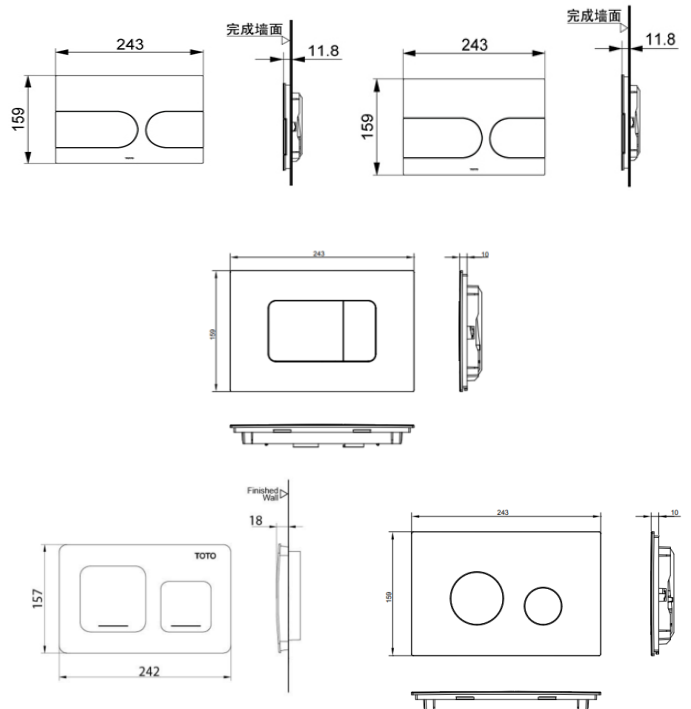

TECHNICAL DRAWING