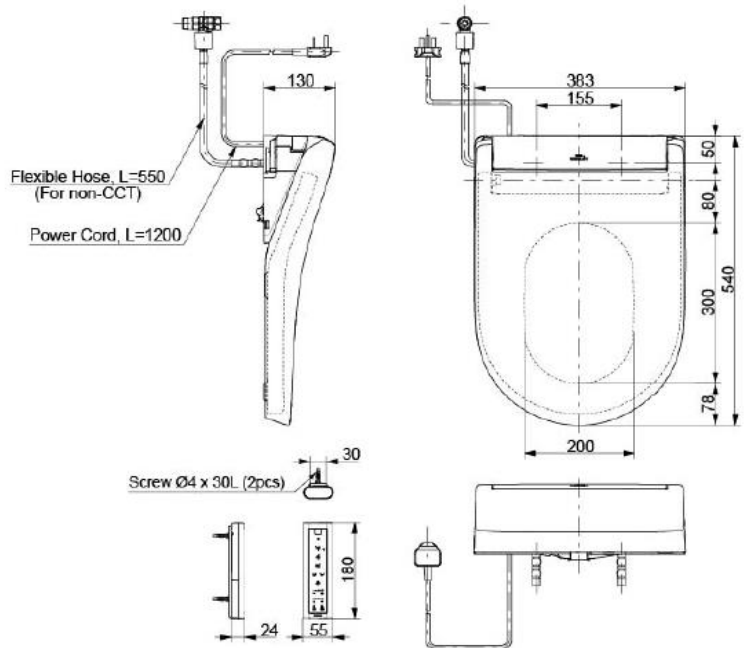

Technical Details and Description :

TOTO - (Concealed WASHLET) D-Shape

IMAGE

ENVIRONMENTAL & TECHNICAL DATA

Flow Rate	TBA
-----------	-----

Flow Chart : Not Applicable

- EWATER+ spreads out and keeps the nozzle clean by preventing bacteria with sanitizing effect
- PREMIST water is sprayed inside the toilet bowl to make it difficult for dirt to adhere
- Maximized comfort function with pulsating cleansing
- Fully equipped with comfortable rear, front and oscillating cleansing functions
- Adjustable WARM AIR DRYING
- HEATED SEAT with temperature control
- Auto powerful DEODORIZER activates after every usage

TECHNICAL DRAWING

(*)Recommended Dimension

NOTE : This (TCF34570GAA) MAIN PRODUCT CODE not change - only will be change MAIN PRODUCT CODE end of Letter's Every Year as per SASO request

CERTIFICATION / STANDARDS

Note: All recommended installation dimension are for reference only.