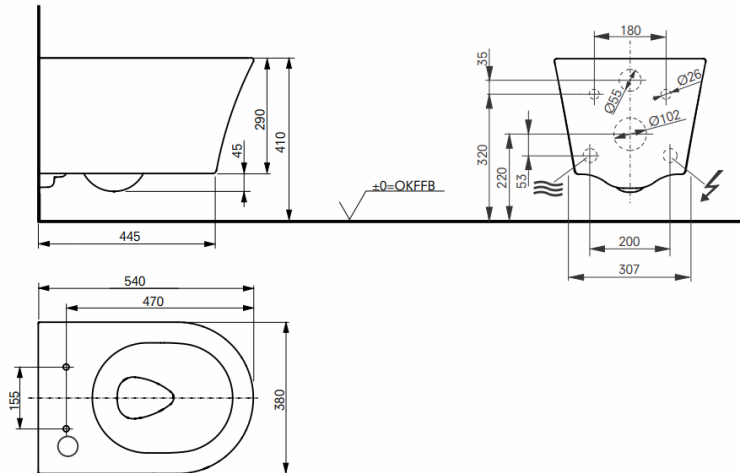

Technical Details and Description :

TOTO = D-Shape Wall Hung Closet Bowl, (P-Trap) (Rough-in 220 W:380×D:540×H:335
Wall Hung Toilet with Concealed feature,
hiding all wiring inside the bowl
TCF34320GAA S5= TOTO – Wash let

Ceramic toilet bowl without hard-to-reach areas along the top edge

WATER- SAVING

Technologies that save water

4.5 L FLUSH

Water-saving flush uses just 4.5 l

IMAGE

TECHNICAL DRAWING

CERTIFICATION / STANDARDS