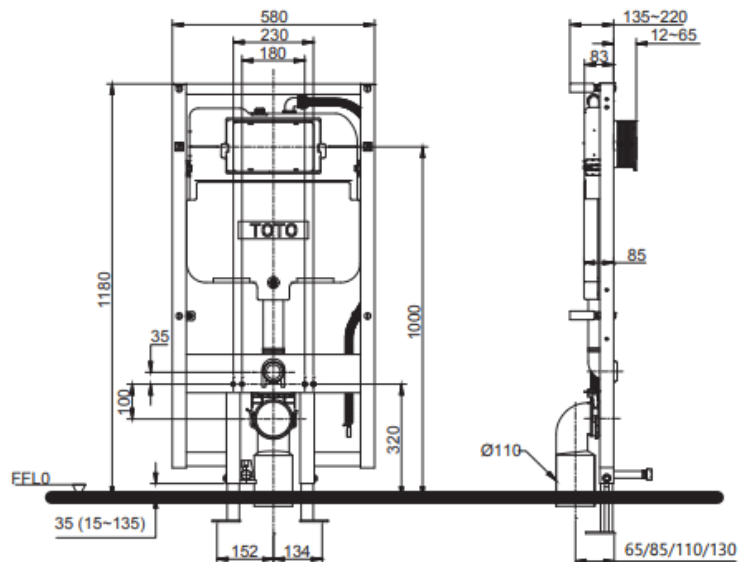

Technical Details and Description :

TOTO -Concealed Tank with Frame

IMAGE

ENVIRONMENTAL & TECHNICAL DATA

Flow Rate 0.05Mpa~0.75Mpa

Water Use : 4.5L / 3.0L

Water Inlet Requirement:
0.1MPa(Dynamic Pressure) (20L/min)~
0.75MPa(Static Pressure)

Remarks: Short tank

- Dual Flush System
- WATER SAVING
- Front Actuation

*Only use with Wall Hung Toilet below
CW542HME5UNMW1 – WASHLET RW
CW522HME5UNMW1 – WASHLET SW
CW822REA – (TCA464 & TCF4911EZ)
WAHLET S7

CW553EA – (TCF34570GAA) WASHLET
S5

Optional Parts :
Flush Panel

TECHNICAL DRAWING

WH172AAT

()Recommended Dimension

NOTE : This (WH172AAT) MAIN PRODUCT CODE not change - only will be change MAIN PRODUCT CODE end of Letter's Every Year as per SASO request