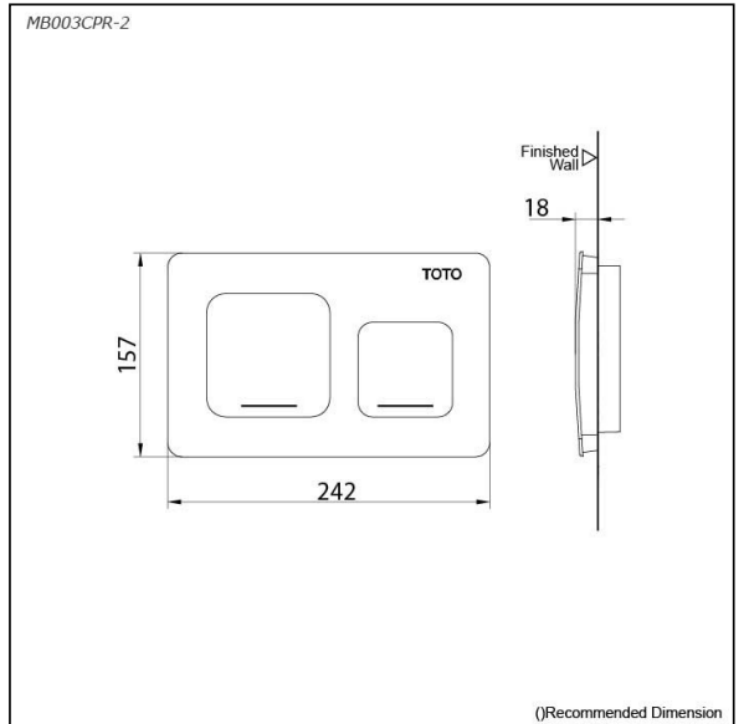

TECHNICAL DRAWING

NOTE : This (MB003CPR-2) MAIN PRODUCT CODE not change - only will be change MAIN PRODUCT CODE end of Letter's Every Year as per SASO request

CERTIFICATION / STANDARDS

Warranty 1 Year

Standards TOTO Industrial Standards(JIS)

REMARKS

COMPONENTS