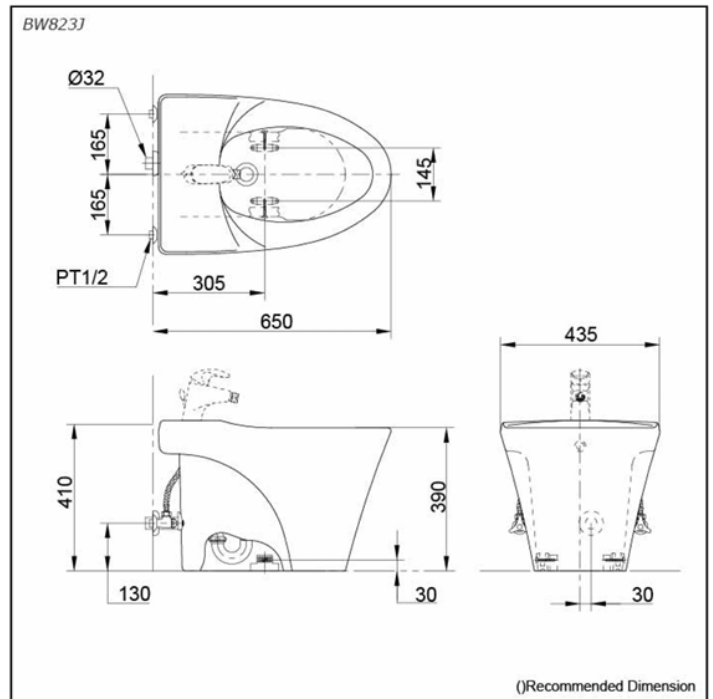

TECHNICAL DRAWING

NOTE : This (BW823NJ) MAIN PRODUCT CODE not change - only will change MAIN PRODUCT CODE end of Letter's Every Year as per SASO request

CERTIFICATION / STANDARDS

Warranty 1 Year

Standards TOTO Industrial Standards(JIS)

REMARKS

COMPONENTS