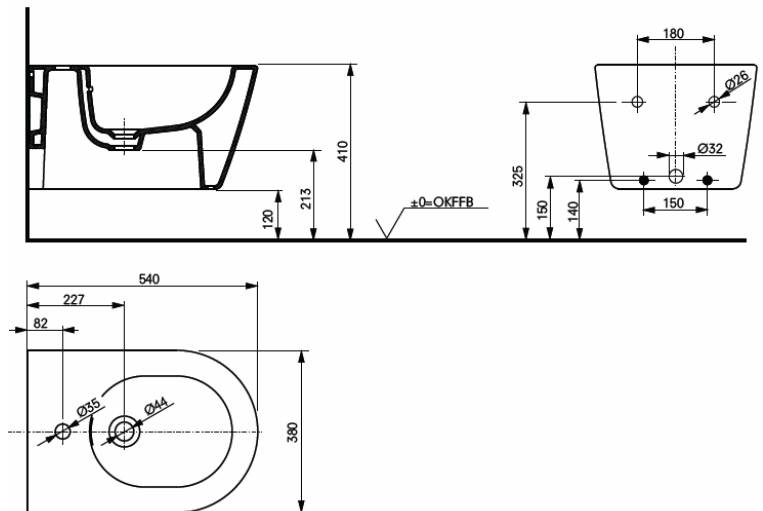

CERTIFICATION / STANDARDS

Warranty 1 Year

Standards TOTO Industrial Standards(JIS)

REMARKS

COMPONENTS

Note: Dashed lines are not part of product.