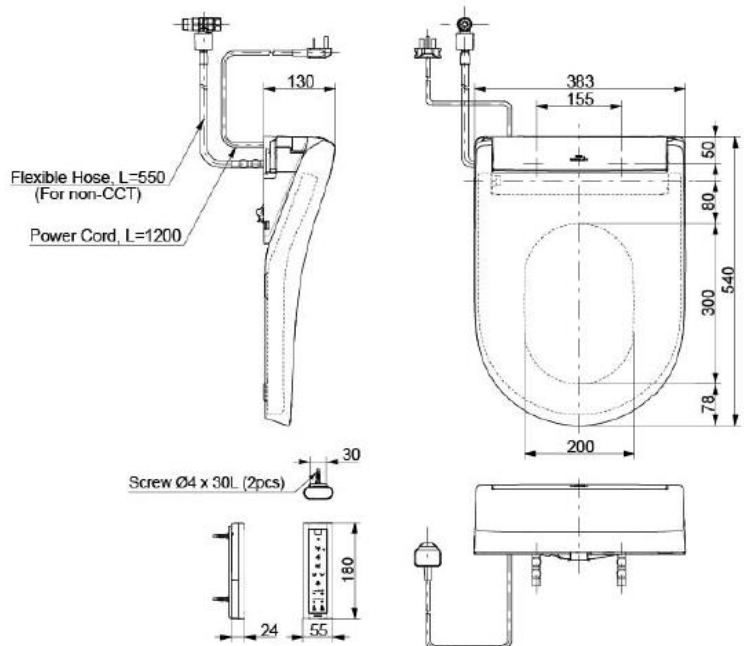

TOTO

TECHNICAL DATA SHEET

AL-OMRAN Trading Co.

Riyadh – Saudi Arabia
Website: alomrantrd.com

Tel: 0593851408
WhatsApp: 0595333434
Email: project@alomran.sa

DIGITAL CATALOGUE
SCAN HERE

PRODUCT DETAILS

Type	Wash let
Item Code	TCF34320GAA
Range	*****
Material	Plastic
Colour	White

Technical Details and Description :

TOTO - (Concealed WASHLET) D-Shape

ENVIRONMENTAL & TECHNICAL DATA

Flow Rate	TBA
-----------	-----

Flow Chart : Not Applicable

- EWATER+ spreads out and keeps the nozzle clean by preventing bacteria with sanitizing effect
- PREMIST water is sprayed inside the toilet bowl to make it difficult for dirt to adhere
- Maximized comfort function with pulsating cleansing
- Fully equipped with comfortable rear, front and oscillating cleansing functions
- Adjustable WARM AIR DRYING
- HEATED SEAT with temperature control
- Auto powerful DEODORIZER activates after every usage

CERTIFICATION / STANDARDS

Warranty	1 Year
Standards	TOTO Industrial Standards(JIS)

REMARKS

IMAGE

TECHNICAL DRAWING

()Recommended Dimension

NOTE : This (TCF34570GAA) MAIN PRODUCT CODE not change - only will be change MAIN PRODUCT CODE end of Letter's Every Year as per SASO request

COMPONENTS