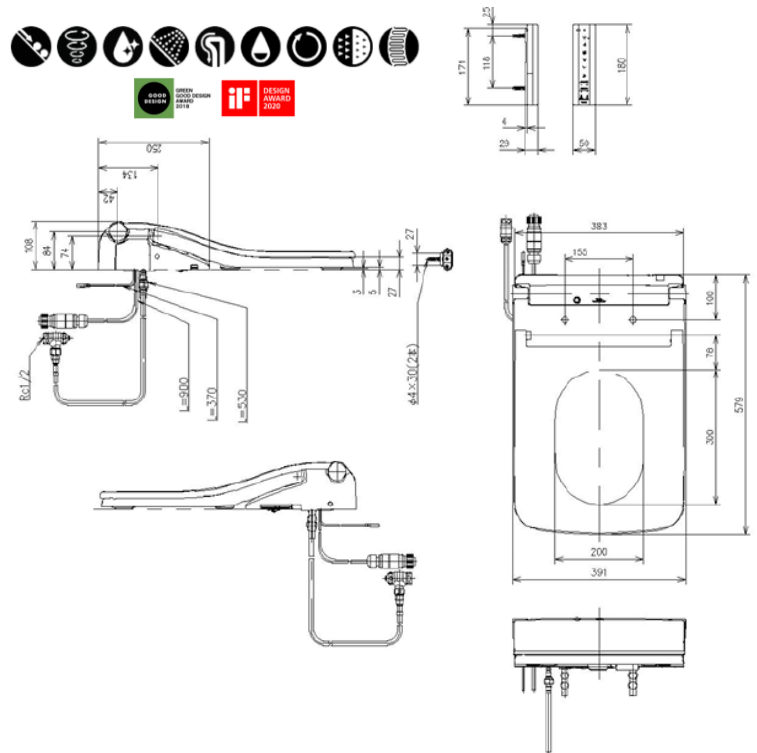

TECHNICAL DRAWING

CERTIFICATION / STANDARDS

Warranty 1 Year

Standards TOTO Industrial Standards(JIS)

NOTE : This (TCF803CZ) MAIN PRODUCT CODE not change - only will be change MAIN PRODUCT CODE end of Letter's Every Year as per SASO request

REMARKS

COMPONENTS