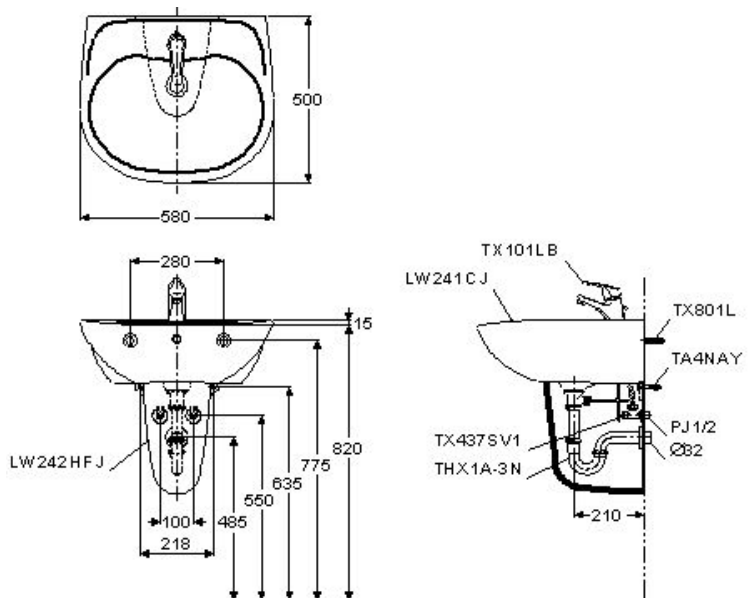

TOTO

TECHNICAL DATA SHEET

AL-OMRAN Trading Co.

Riyadh – Saudi Arabia
Website: alomrantrd.com

Tel: 0593851408
WhatsApp: 0595333434
Email: project@alomran.sa

DIGITAL CATALOGUE
SCAN HERE

PRODUCT DETAILS

Type	Lavatory
Item Code	LW241CJ + LW242HFJ
Range	----
Material	Vitreous china
Colour	White

Technical Details and Description :

TOTO - "Essential" Lavatory 1 Tap Hole
(580 x 500 mm)

IMAGE

ENVIRONMENTAL & TECHNICAL DATA

Flow Rate Not Applicable

Flow Chart : Not Applicable

TECHNICAL DRAWING

CERTIFICATION / STANDARDS

Warranty 1 Year

Standards TOTO Industrial Standards(JIS)

REMARKS

Note: Dashed lines are not part of product.

COMPONENTS

Note: All recommended installation dimension are for reference only.