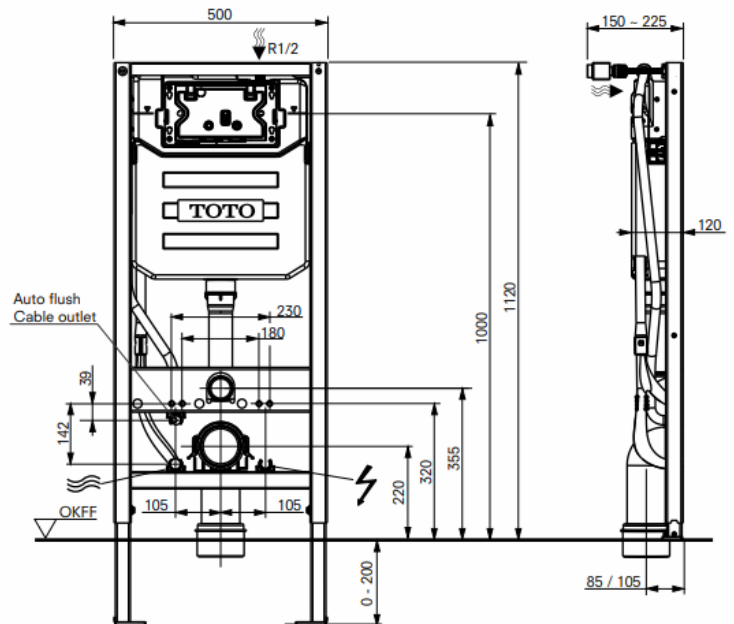

Note: Dashed lines are not part of product.

COMPONENTS