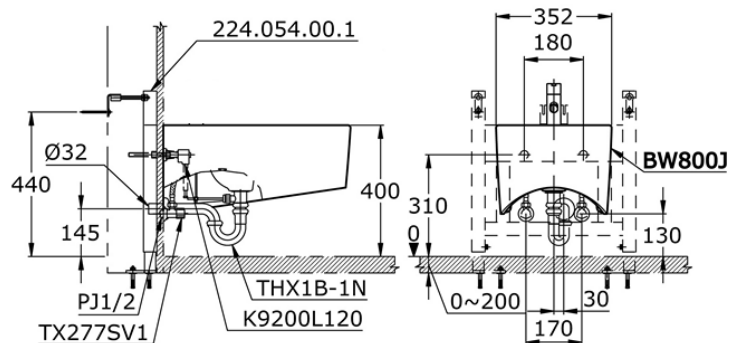

TOTO

TECHNICAL DATA SHEET

AL-OMRAN Trading Co.

Riyadh – Saudi Arabia
Website: alomrantrd.com

Tel: 0593851408
WhatsApp: 0595333434
Email: project@alomran.sa

DIGITAL CATALOGUE
SCAN HERE

PRODUCT DETAILS

Type	Bidet
Item Code	BW800JWS
Range	****
Material	Vitreous China
Colour	White

Technical Details and Description :

TOTO - Wall Hung Bidet W/Invisible Fixing Kit

IMAGE

ENVIRONMENTAL & TECHNICAL DATA

Flow Rate Not Applicable

Flow Chart : Not Applicable

TECHNICAL DRAWING

Note: Dashed lines are not part of product.

COMPONENTS

Mounting frame : WH004

CERTIFICATION / STANDARDS

Warranty 1 Year

Standards TOTO Industrial Standards(JIS)

REMARKS

Note: All recommended installation dimension are for reference only.