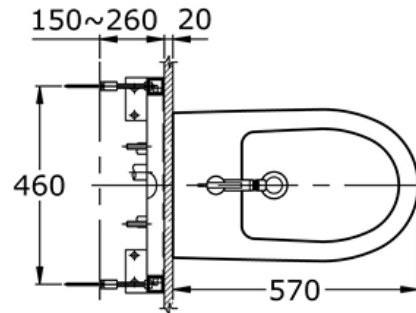

TOTO

TECHNICAL DATA SHEET

AL-OMRAN Trading Co.

Riyadh – Saudi Arabia
Website: alomrantrd.com

Tel: 0593851408
WhatsApp: 0595333434
Email: project@alomran.sa

DIGITAL CATALOGUE
SCAN HERE

PRODUCT DETAILS

Type	Bidet
Item Code	BW800JWS
Range	****
Material	Vitreous China
Colour	White

Technical Details and Description :

TOTO - Wall Hung Bidet W/Invisible Fixing Kit

IMAGE

ENVIRONMENTAL & TECHNICAL DATA

Flow Rate Not Applicable

Flow Chart : Not Applicable

TECHNICAL DRAWING

Note: Dashed lines are not part of product.

COMPONENTS

Mounting frame : WH004

CERTIFICATION / STANDARDS

Warranty 1 Year

Standards TOTO Industrial Standards(JIS)

REMARKS

Note: All recommended installation dimension are for reference only.