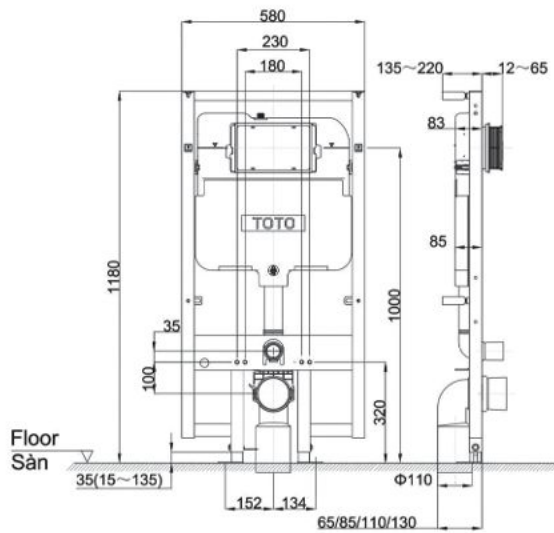

FEATURES :

- Dual Flush System
- WATER SAVING

FLUSH PANEL

MB003CPR2

Flush System : Dual
Colour : Matt Silver
Material : ABS
Size : 242W X 36D X 156H (mm)

MB170P#SS

Flush System : Dual
Colour : Matt Silver
Material : Stainless Steel (SUS)
Size : 243W X 25D X 159H (mm)

MB174P#SS

Flush System : Dual
Colour : Matt Silver
Material : Stainless Steel (SUS)
Size : 243W X 25D X 159H (mm)

MB171M#SS

Flush System : Dual
Colour : Matt Silver
Material : Stainless Steel (SUS)
Size : 242W X 11.8D X 159H (mm)

MB175M#SS

Flush System : Dual
Colour : Matt Silver
Material : Stainless Steel (SUS)
Size : 242W X 11.8D X 159H (mm)

MB174P#SS

Flush System : Dual
Colour : Glass White
Material : Glass / ABS
Size : 220W X 11D X 150H (mm)