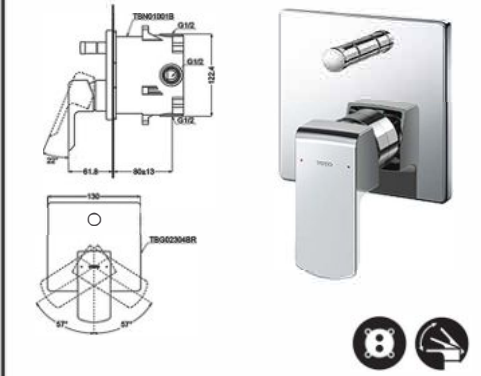

TBG02304BB

Single Lever Bath & Shower Mixer
W/ Diverter *Need TBN01001D