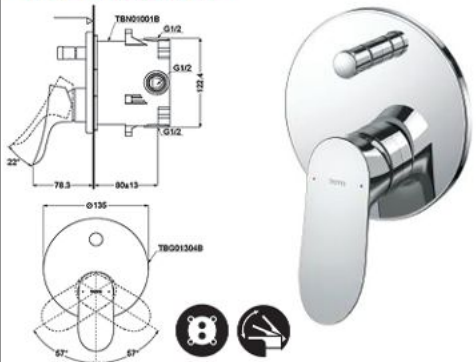

TBG01304B

Concealed Bath & Shower Mixer with Diverter
*Need TBN01001D