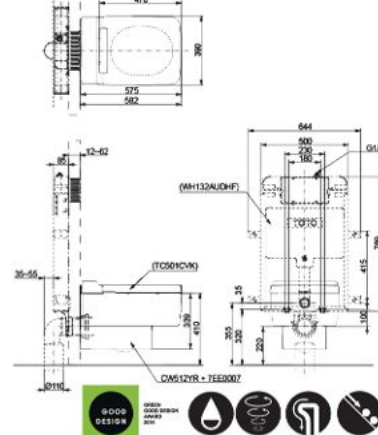

CW512YR / 7EE007 / TC501CVK RENESSE

Wall Hung Toilet
Flush system : Tornado
Bowl Shape : Elongated
Rough-in : 180mm (P-Trap)
Size : 380W X 540D X 335H mm
Soft Close Seat & Cover - TC501CVK
with CEFIONTECT