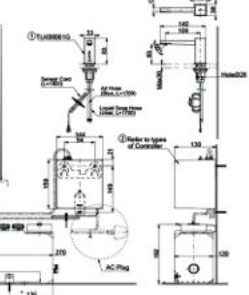

TLK08001G Short

Automatic Foam Dispenser
AC : 100 - 240V Operated
Soap Volume : 1.2ml
Tank Capacity : 3L
Soap Type : Foam
38W X 140D X 83H mm