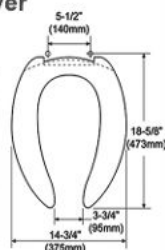

### Features :

- Elongated open front toilet seat
  - Mounting hardware included
- Material : Polypropylene  
 Colour : White  
 SIZE : 375W X 473D X 76.2H

Made in U.S.A