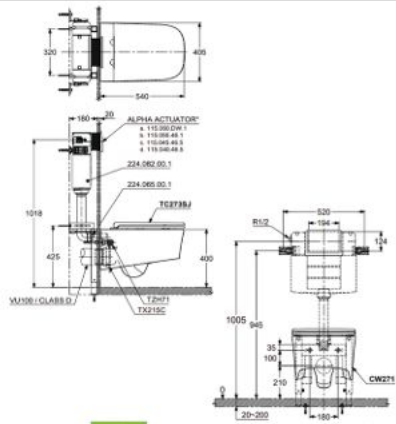

CW271PJWS

Wall Hung Toilet
Flush system : Tornado
Bowl Shape : Elongated
Rough-in : 210mm (P-Trap)
Size : 405W X 540D X 450H mm
Soft Close Seat & Cover - TC273SJ
with CEFIONTECT