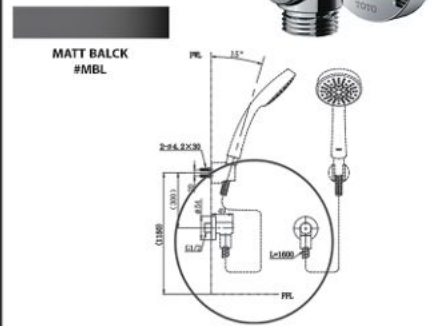

TBW01014T

Wall Outlet