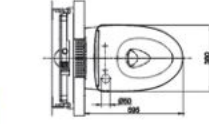

- Concealed Connection With Auto Flush + Kit
- Concealed Connection Without Auto Flush