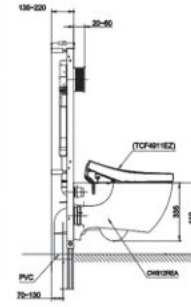

- Concealed Connection With Auto Flush + Kit
- Concealed Connection Without Auto Flush