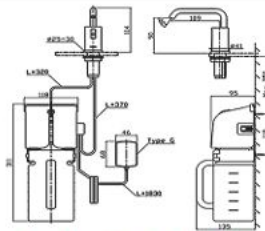

LIQUID & FOAM SOAP DISPENSER

DSE101EP Short

Automatic Soap Dispenser
AC : 100 - 240V Operated
Soap Volume : 0.8ml - 1.2ml
Tank Capacity : 1500ml
Soap Type : Liquid
41W X 131D X 114H mm