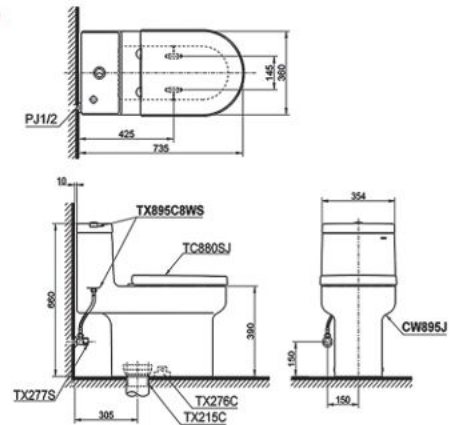

CW895JW OMNI +