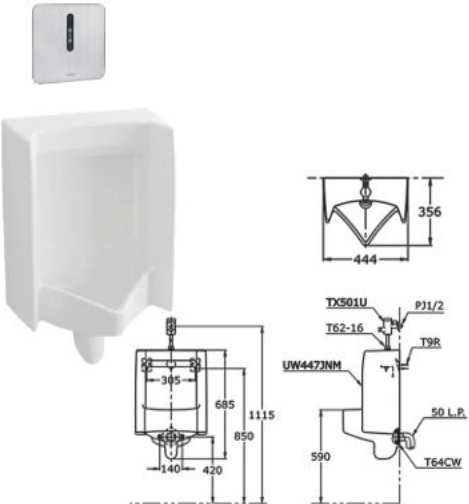

UW447HJT1 + DUE126UK

Product Name : Wall Hung Urinal (Back Inlet)
Type W/ Built-in Sensor AC 220V Operated
Flush System : Sensor / Flush Volume : 0.4L
Size : 444W X 356D X 685H mm