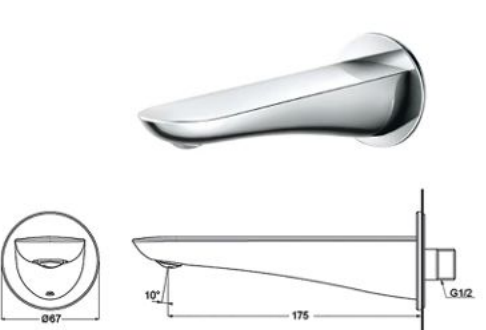

TBG01001D

Bath Spout