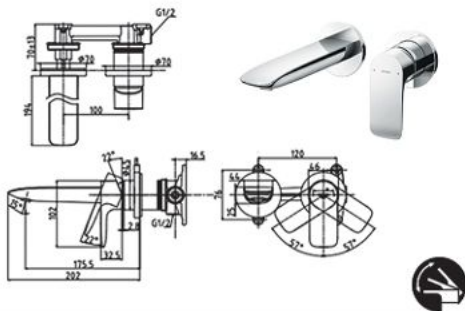

TLG04309D

Wall Mounted Single Lavatory Faucet
(Short) (w/o Waste Fitting)