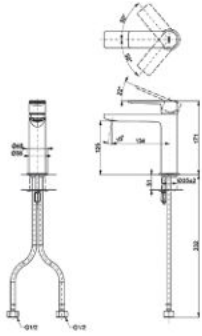

NEW

GT - SERIES

TLG13302D

Single Lever Lavatory Faucet
w/o Pop-up Waste