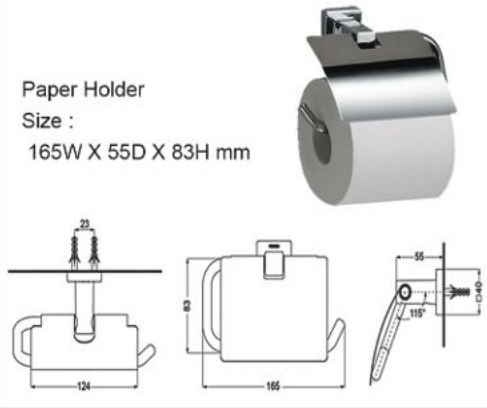

## L" SELECTION ACCESSORIES - SQUARE

**YS408N5C**

**YRH408C**

Robe Hook  
Size :  
40 X 55D mm

**YH408RC**

Paper Holder  
Size :  
165W X 55D X 83H mm

**YTT408C**

Towel Ring  
Size :  
229W X 55D X 99H mm