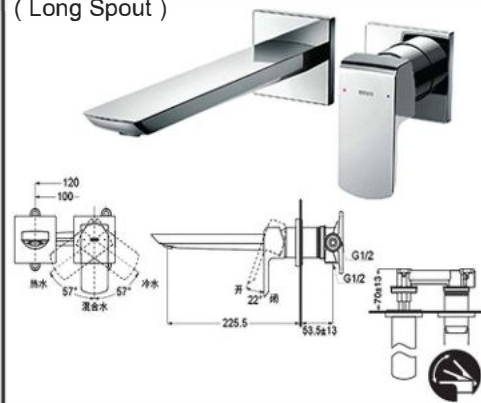

TLG02311DA

Wall Mounted Lavatory Faucet
(Long Spout)