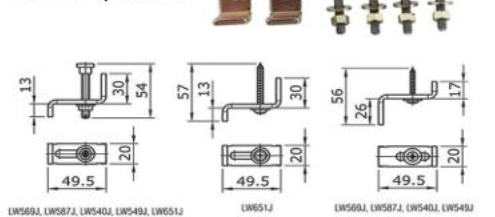

TSP0225W

Bracket & Screws

Matching With
Lavatory Model :
LW651 | LW569
LW587 | LW549
LW595 | LW540