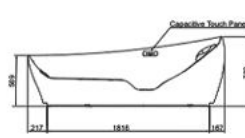

## FEATURES :

1. ZERO DIMENSION gives you comfort, calm and indulgence in a moment of relaxation meditation.
2. Dynamic hydromassage randomly flowing around the target muscles encouraging a deep feeling of relaxation.
3. Variable cushion positions ensure stability and comfort.
4. AIR-JET, volatile streams of air bubbles envelop the body in a soothing sensation.
5. LED lighting creates a dream-like atmosphere in the outdoor surroundings of the aquarium base.