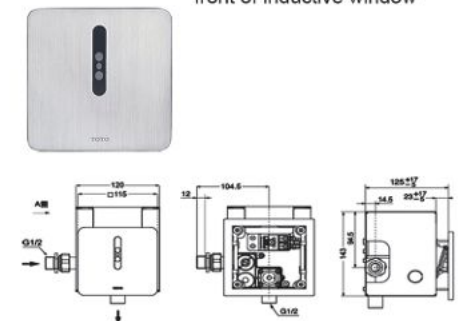

DUE126UK

Product Name : In-wall Sensor Urinal Flush Valve
Flush System : Sensor /
Flush Volume : 0.5L
Power Source : "DC" Battery
Panel Material : Stainless steel panel
Water Pressure : 0.05MPa ~ 0.75MPa
Size : 115W X 7D X 115H mm
Sensing Distance : 800mm away from the front of inductive window