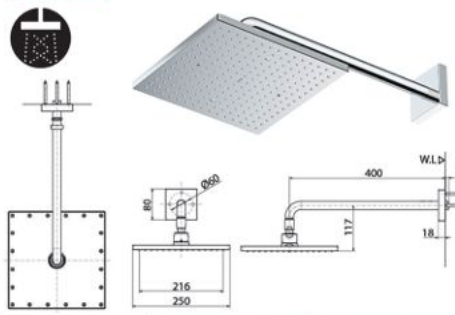

TBW08002D

Over Head Shower - (Wall Type)
(1 Modes)