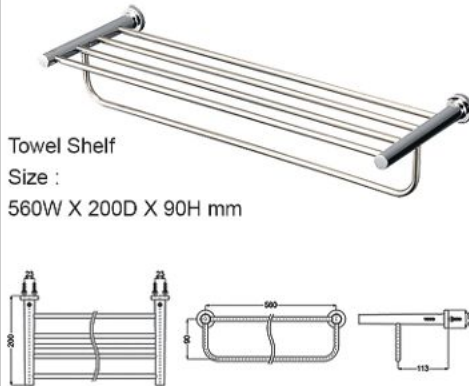

Towel Shelf
Size :
560W X 200D X 90H mm