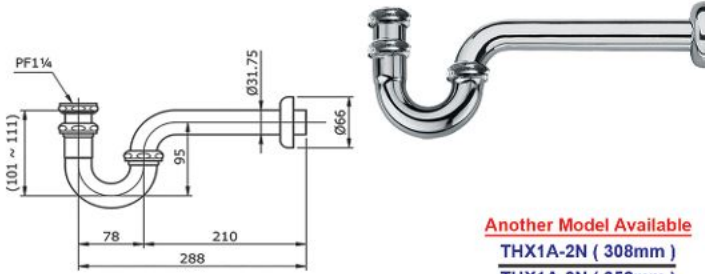

WASTE FITTINGS

THX1B1N

P-TRAP for Bidet - (288mm)