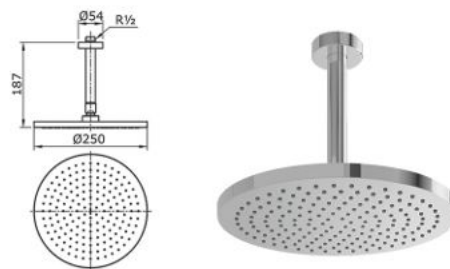

TX491SNK

Ceiling Mount Shower Head
(L= 200 mm, Ø= 250 mm) (Wall Type)
(L= 400 mm, Ø= 250 mm) (Wall Type)