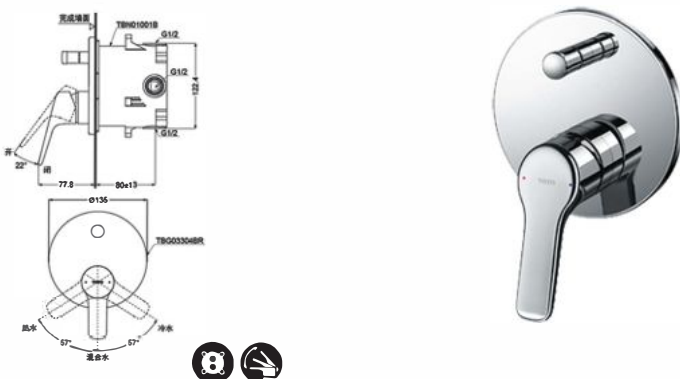

TBG03304B

Single Lever Bath & Shower Mixer
W/ Diverter *Need TBN01001D