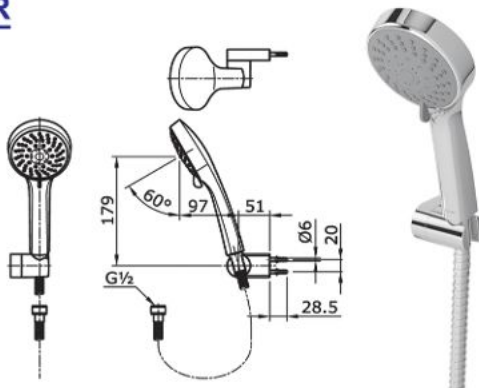

THX118SRR

Hand Shower
(3 Modes)