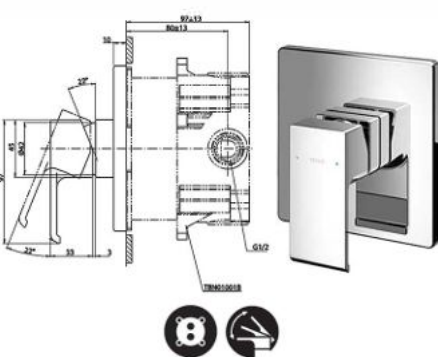

TBG08303B

Concealed Shower Mixer (With Panel)
*Need TBN01001D