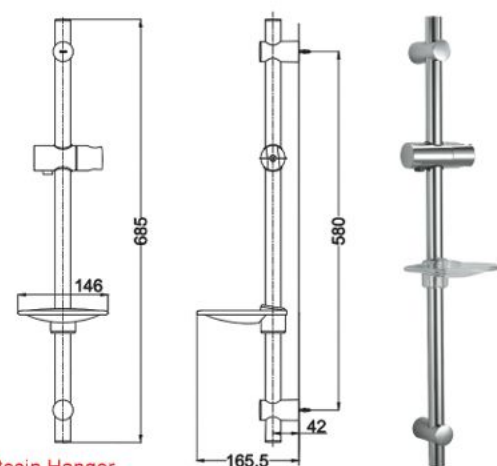

*4 Safety Design Resin Hanger