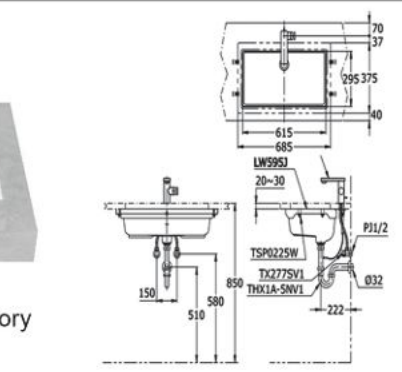

LAVATORIES

LW651JK1

L505E

LW569ME5T1

LW647CJ

LW587JW

LW595J

L548

LW540JK2

L501CE

LW542MUNW1