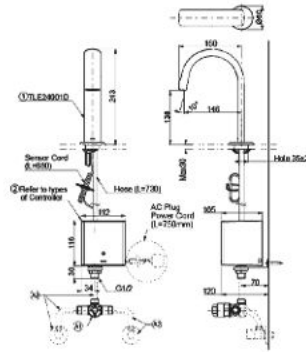

### TLE24001D

Desk Mounted ( Short )  
Touchless Faucet ( Spout Only )  
Flow Rate : 1.3L/Min  
Required Parts : A & B & C  
Spout Opening  
Distance : H146mm  
L138mm