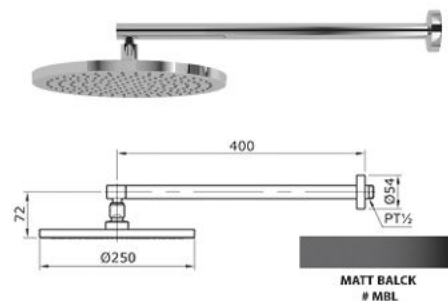

TX488SZ

Fixed Shower Head W/Pipe
(L= 400 mm, Ø= 250 mm) (Wall Type)