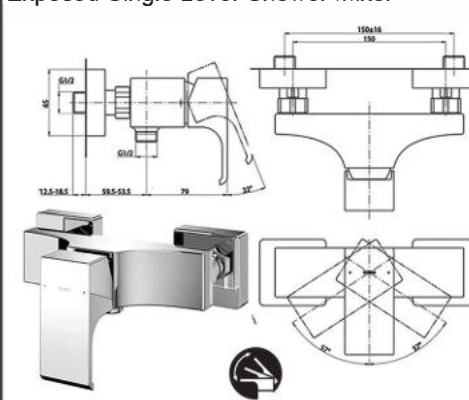

TBG08301B

Exposed Single Lever Shower Mixer