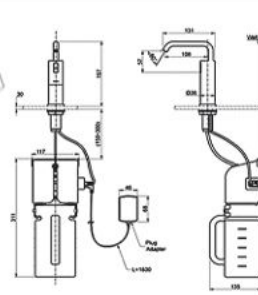

DSE102EP Semi Tall

Automatic Soap Dispenser
AC : 100 - 240V Operated
Adapter Plug : Type "BF"
Soap Volume : 0.8ml - 1.2ml
Tank Capacity : 1500 ml
Soap Type : Liquid
36W X 131D X 157H mm