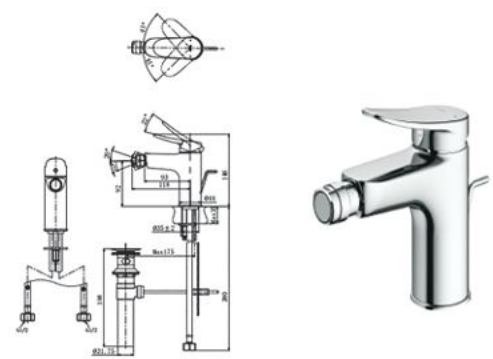

TRS04301D

Bidet Faucet