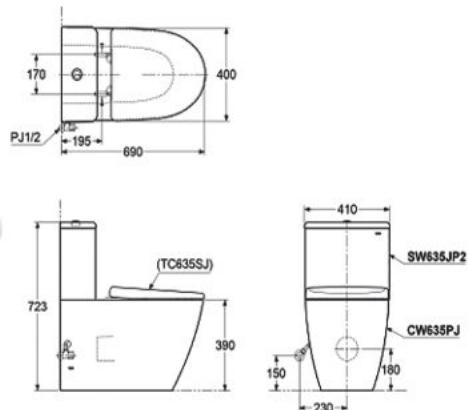

CW635PJWS

Close Coupled Toilet
Flush System : Wash Down
Bowl Shape : Elongated
Rough-In : 180mm (P-Trap)
250mm (S-Trap)
Seat & Cover : TC635SJ
Size : 400W X 690D X 723H mm

Matching Socket : THX918