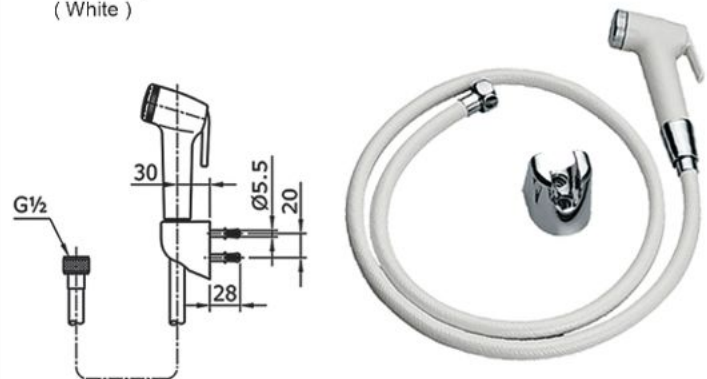

THX20NB#W

Shower Spray
(White)