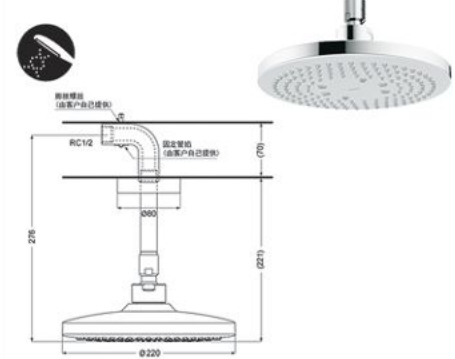

TBW01003D1

Ceiling Mount Shower Head
Diameter : 220mm