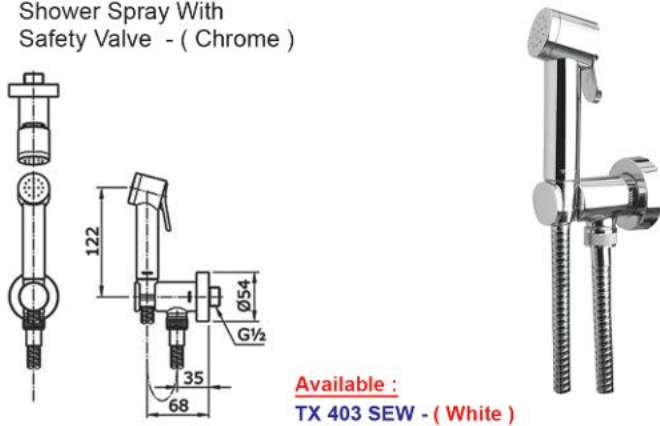

TX403SECR - SA

Shower Spray With
Safety Valve - (Chrome)