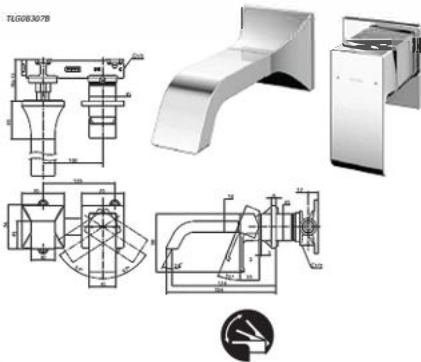

TLG08307D

Wall Mounted Single Lever Lavatory Faucet w/o Pop-Up Waste (Short)