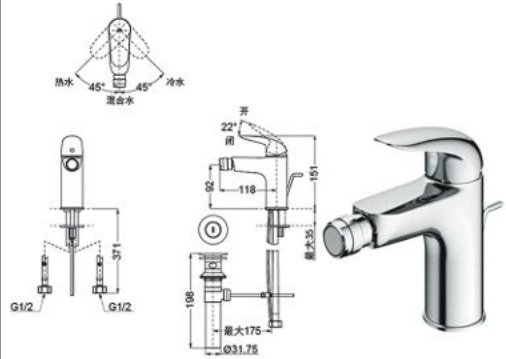

TRS03301D

Single lever Bidet Faucet With Pop Up