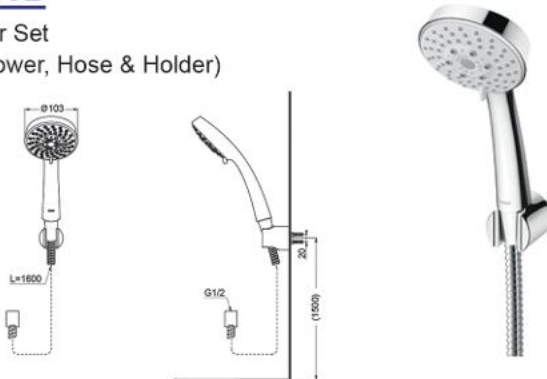

## TBW01018B

Hand Shower Set  
(w/ Hand Shower, Hose & Holder)  
( 5 Modes )