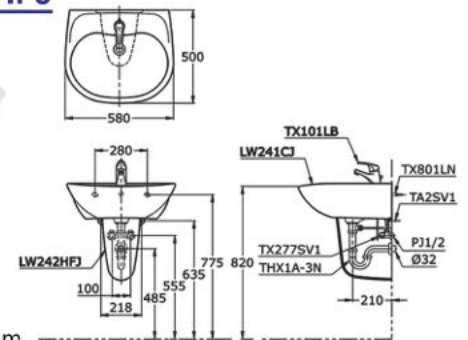

LW241CJ+LW242HFJ

Wall Hung Lavatory
580W X 500D X 820H mm