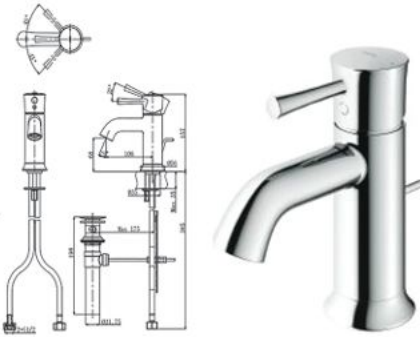

LN - SERIES

TLS02301D

Single Lever Lavatory Faucet
w/ Pop-up Waste