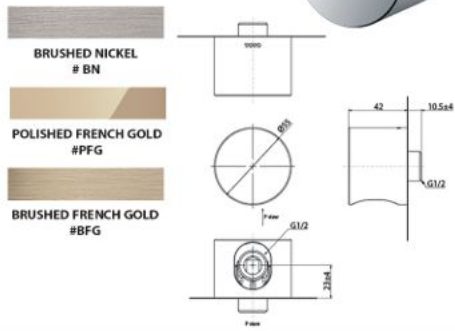

WALL OUTLET

TBW07020A

Wall Outlet
w/o Shower Hanger