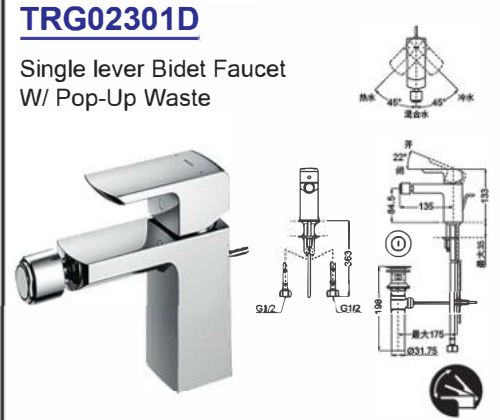

TRG02301D

Single lever Bidet Faucet
W/ Pop-Up Waste