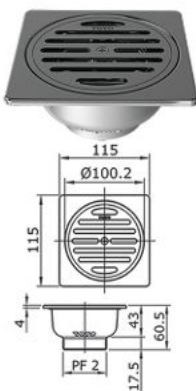

FLOOR DRAIN

TX1DB

Floor Drain W/ Square Flange (for 2" G.I. Pipe) (115 X 115 mm)