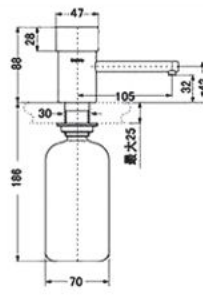

DS715R

Deck Type Soap Dispenser
Dispenser - (Bottom Refil)
Soap Type : Liquid
70W X 105D X 294H mm