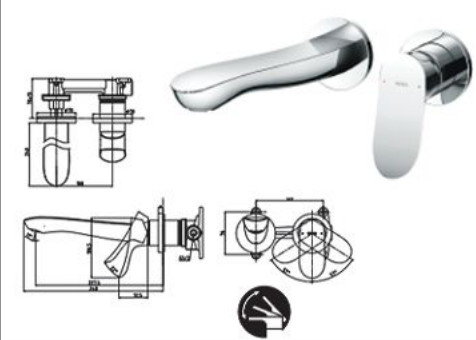

TLG01311D

Wall Mounted Single Lavatory Faucet
(Long) (w/o Waste Fitting)