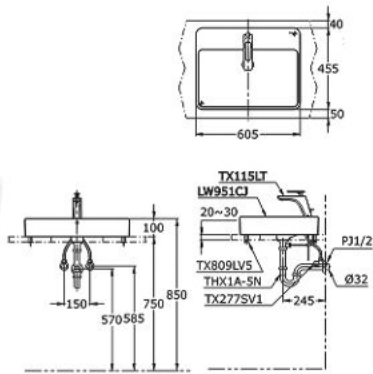

LAVATORIES

LW951CJW TOJA

L4716RE

Matt White # MW   Matt Gray # MGR   Matt Black # MBL

LW952JW TOJA

LW631JW

LW953JW TOJA

LW630JW

L710CTRE

LW819

LW573JW

LW896JW