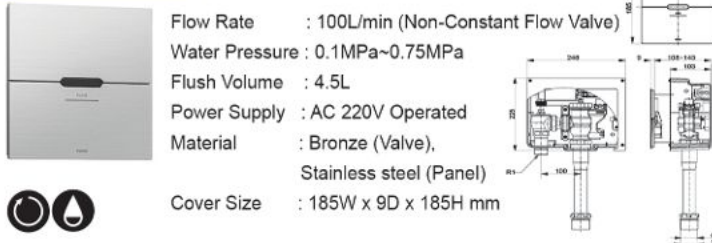

TREF25U2A Concealed Toilet Sensor Flush Valve