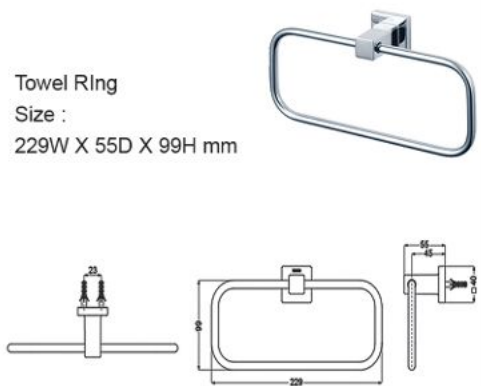

## L" SELECTION ACCESSORIES - SQUARE

**YS408N5C**

**YRH408C**

Robe Hook  
Size :  
40 X 55D mm

**YH408RC**

Paper Holder  
Size :  
165W X 55D X 83H mm

**YTT408C**

Towel Ring  
Size :  
229W X 55D X 99H mm