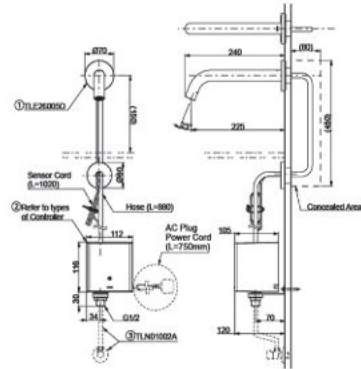

### TLE26005D

Wall Mounted  
Touchless Faucet ( Spout Only )  
Flow Rate : 1.3L/Min  
Required Parts : A & B & C  
Spout Opening  
Distance : H150mm  
L225mm