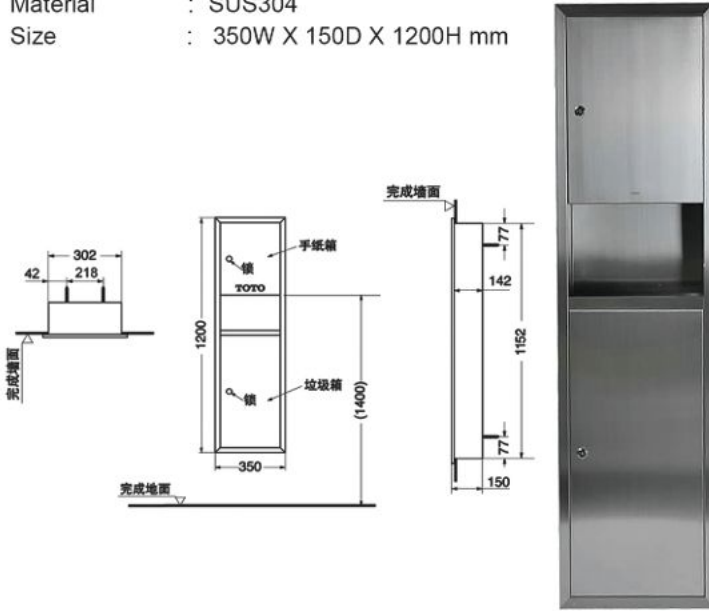

PAPER HOLDER

DS713U # S.S

Product Name : Small embedded Stainless Steel Paper Holder & Tissue Dispenser + Bin
Material : SUS304
Size : 350W X 150D X 1200H mm