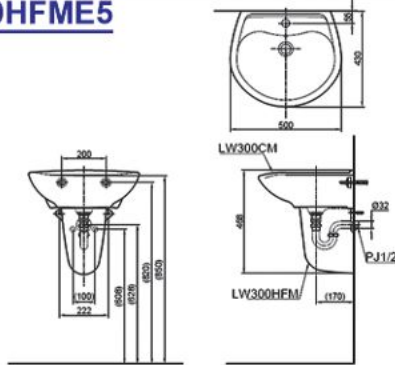

LW300CME5+LW300HFME5

Wall Hung Lavatory
500W X 430D X 850H mm