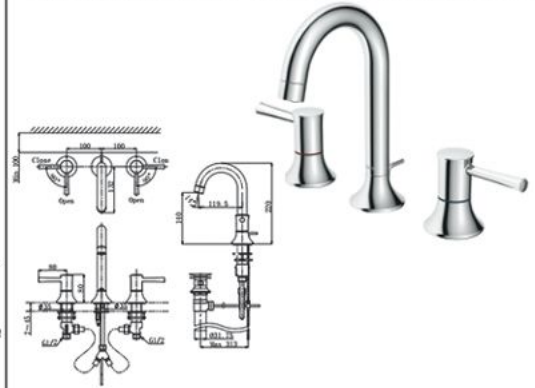

TLS02201D

Wide Spread Faucet - Two Handle Lavatory Faucet