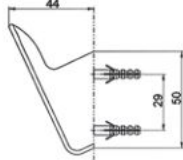

ACCESSORIES

YRH902C

Robe Hook