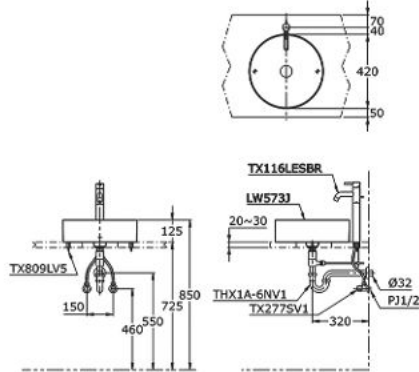

LAVATORIES

LW951CJW TOJA

L4716RE

Matt White # MW   Matt Gray # MGR   Matt Black # MBL

LW952JW TOJA

LW631JW

LW953JW TOJA

LW630JW

L710CTRE

LW819

LW573JW

LW896JW