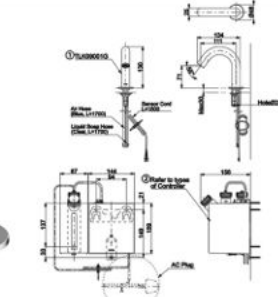

TLK09001G

Automatic Foam Dispenser
AC : 100 - 240V Operated
Soap Volume : 1.2ml
Tank Capacity : 1L
Soap Type : Foam
48W X 134D X 130H mm