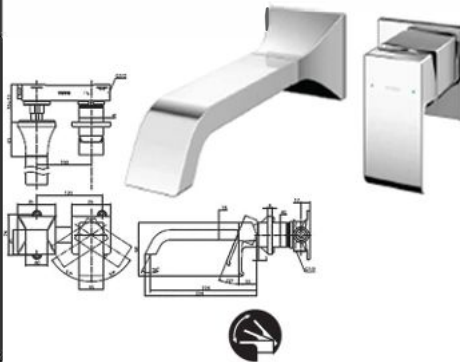

TLG08308D

Wall Mounted Single Lever Lavatory Faucet w/o Pop-Up Waste (Long)