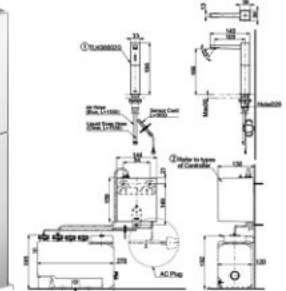

TLK08002G Tall

Automatic Foam Dispenser
AC : 100 - 240V Operated
Soap Volume : 1.2ml
Tank Capacity : 3L
Soap Type : Foam
38W X 140D X 186H mm