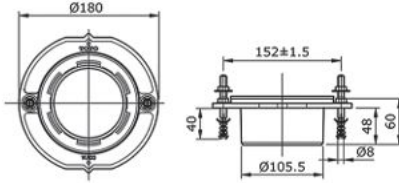

T53P100

Wall Flange With Seal Gasket