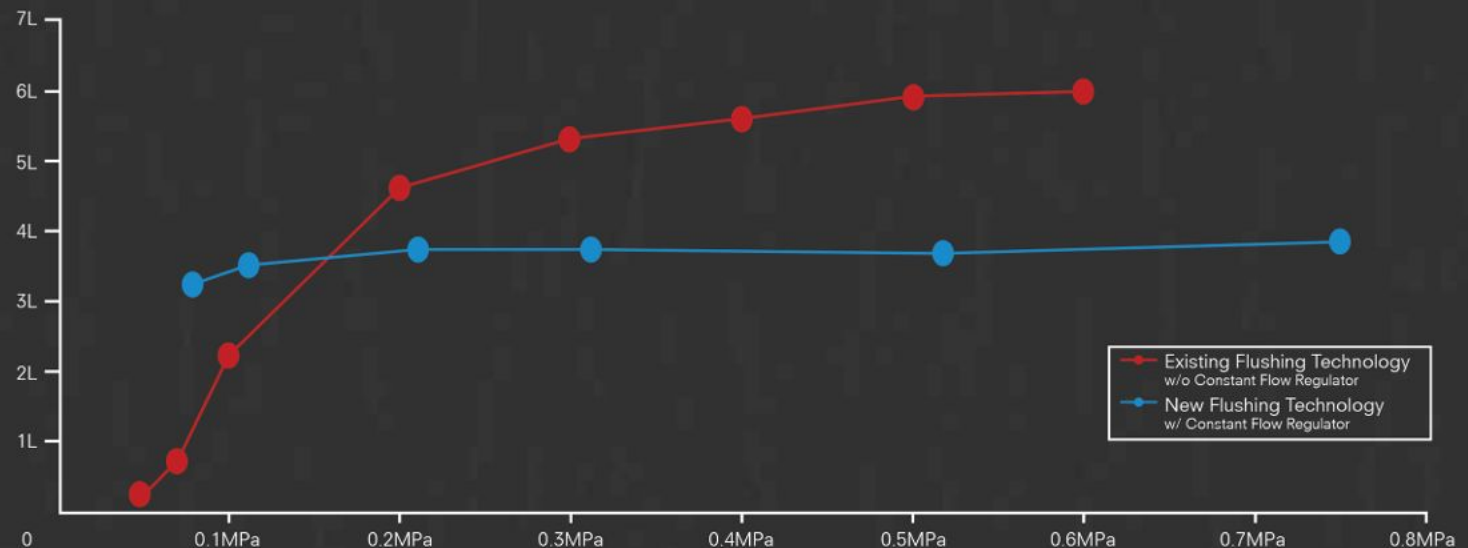

Flushing Volume Chart

Constant flow EFV stabilizes flush volume even when water pressure fluctuates