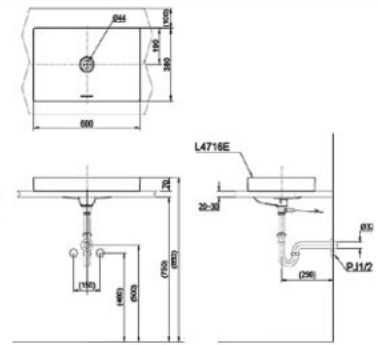

LAVATORIES

LW951CJW TOJA

L4716RE

Matt White # MW   Matt Gray # MGR   Matt Black # MBL

LW952JW TOJA

LW631JW

LW953JW TOJA

LW630JW

L710CTRE

LW819

LW573JW

LW896JW