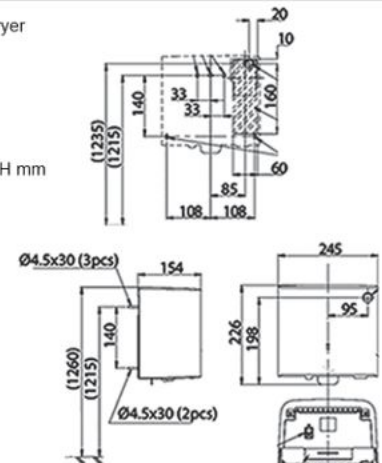

TYC322M

Product name : High Speed Hand Dryer
Air Heater : On / Off
Drying Time : 5 - 9 Sec
Power : AC 220 - 240V
Weight : 3kg
Material : Aluminium
Size : 245W X 134D X 226H mm