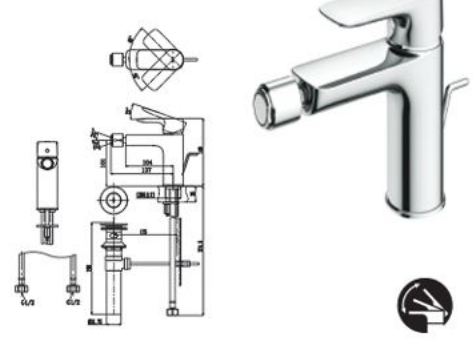

TRG04301D

Bidet Faucet