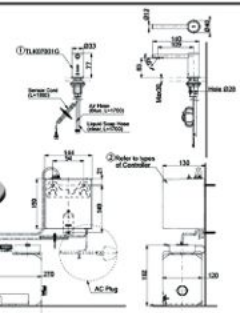

TLK07001G Short

Automatic Foam Dispenser
AC : 100 - 240V Operated
Soap Volume : 1.2ml
Tank Capacity : 3L
Soap Type : Foam
40W X 140D X 77H mm