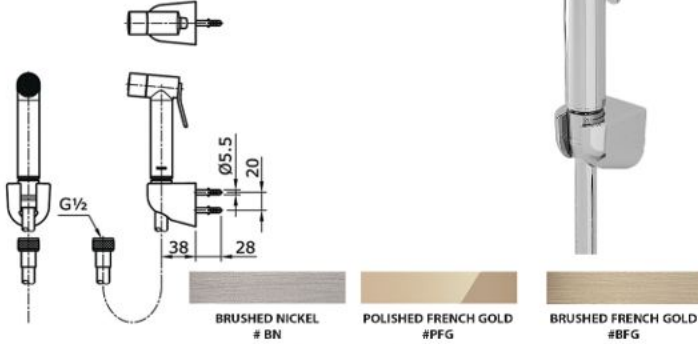

SHOWER SPRAY

THX20MMDV

Luxury Metal 2 Mode
Shower Spray (Bubble & Spray)