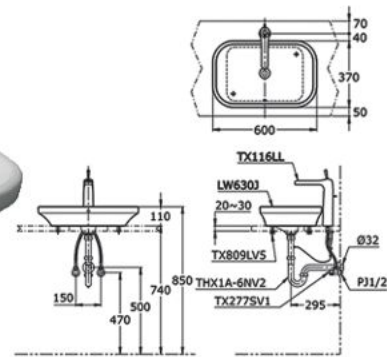

## L710CTRE

Console Lavatory  
500W X 450D X 135H mm