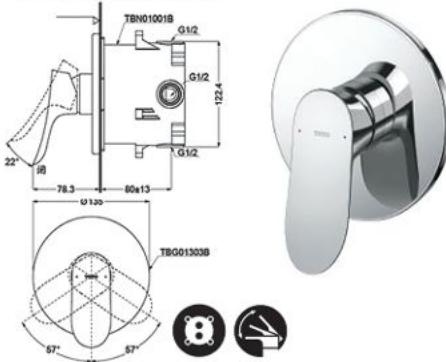

TBG01303B

Concealed Shower Mixer with Diverter
*Need TBN01001D