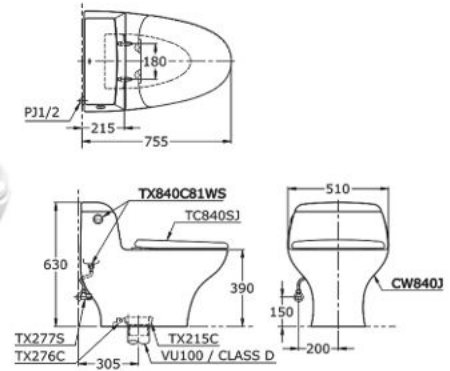

## CW840JW

One-Piece Toilet  
 Flush System : Wash Down  
 Bowl Shape : Elongated  
 Rough-In : 305mm (S-Trap)  
 Seat & Cover : TC840SJ  
 Size : 510W X 755D X 630H mm