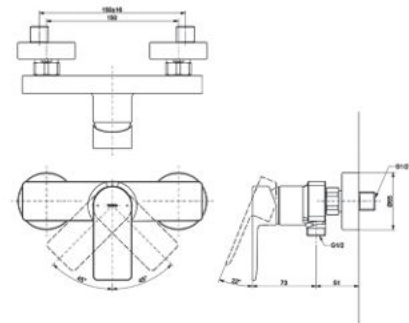

TBG13301D

Single Lever
(Shower Mixer)