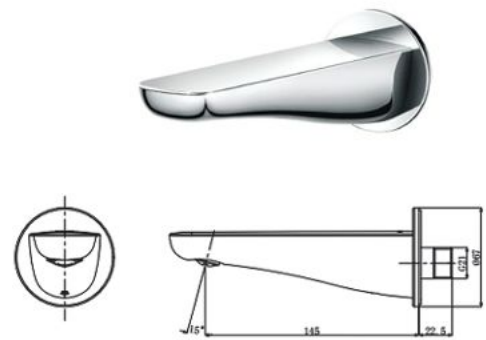

TBS03001D

Bath Spout