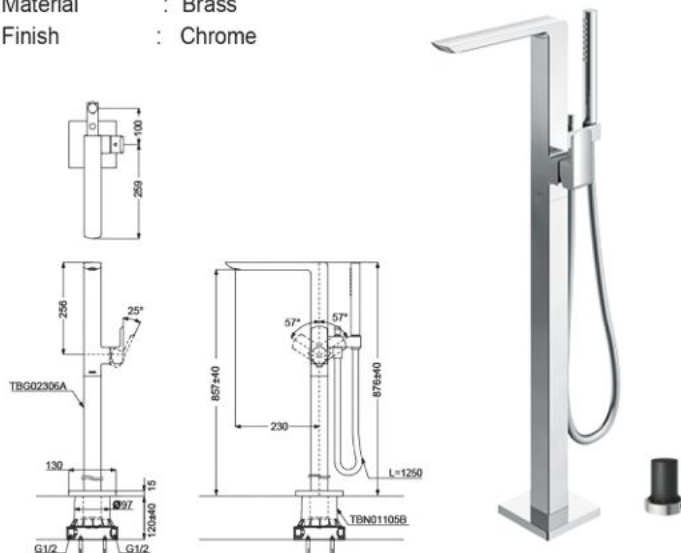

FLOOR STANDING BATH & SHOWER SET

TBG02306DA + TBN01105B

1. Series Name : GR series
   Item Name : Floor Standing Bathub Faucet
   Material : Brass
   Finish : Chrome