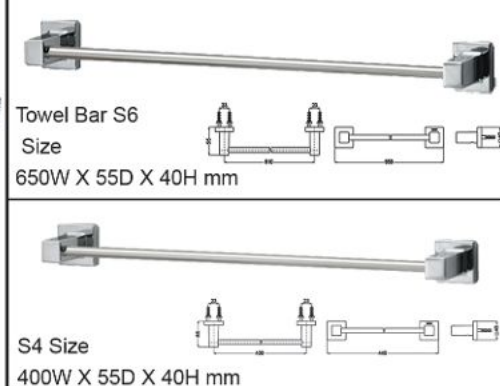

L" SELECTION ACCESSORIES - ROUND

YRH406C

Robe Hook
Size :
40 X 55D mm

Paper Holder
Size :
165W X 55D X 83H mm

Towel Ring
Size :
145 X 55D mm

Towel Shelf
Size :
560W X 200D X 90H mm

L" SELECTION ACCESSORIES - SQUARE

Robe Hook
Size :
40 X 55D mm

Paper Holder
Size :
165W X 55D X 83H mm

Towel Ring
Size :
229W X 55D X 99H mm

Towel Shelf
Size :
560W X 200D X 90H mm