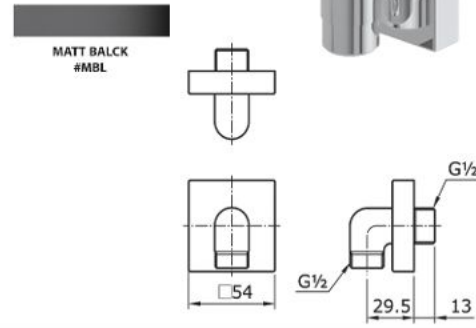

TX472SIVI

Wall Outlet