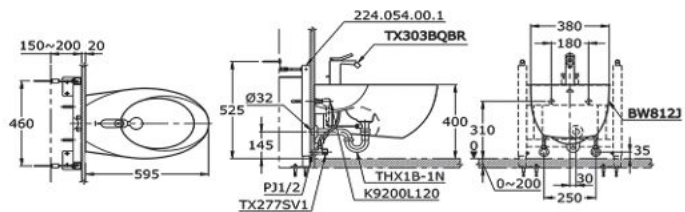

WALL FACED TOILET - SET

CW275JWS ALISEI

Wall Faced Closet Toilet
Flush System : Tornado Flush
Bowl Shape : Elongated
Rough-In : 180mm (P-Trap)
Seat & Cover : TC273SJ
Size : 404W X 590D X 400H mm