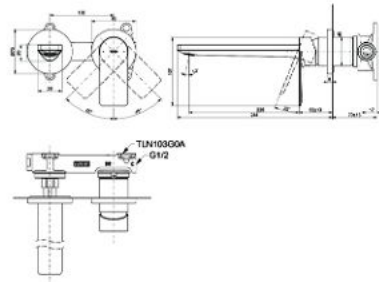

TLG13308D

Wall Mounted Single Lavatory Faucet
(Long) (w/o Waste Fitting)