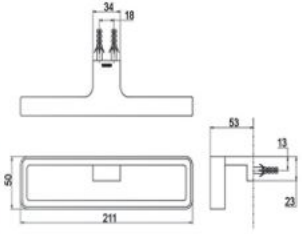

ACCESSORIES

YRH902C

Robe Hook

YH902C

Paper Holder

YTT902C

Towel Ring

YTS903BC

Towel shelf with Rail
Size :
628W X 201D X 100Hmm

YT902S6C

Towel Bar
Size :
628W X 44D X 25Hmm

DISABLED TOILET AREA -(MULTIPURPOSE HANDRAIL- S.S) ♿

T113B6 V1

GRAB BAR
90W X 600D X 86H mm

Another Model :

T113B8

GRAB BAR
90W X 800D X 86H mm

T113HK7 V1

GRAB BAR
160W X 700D X 262H mm

T113BL9 V1

GRAB BAR
700W X 700D X 90H mm

T113BU2 V1

HAND RAIL FOR URINAL
600W X 550D X 480H mm