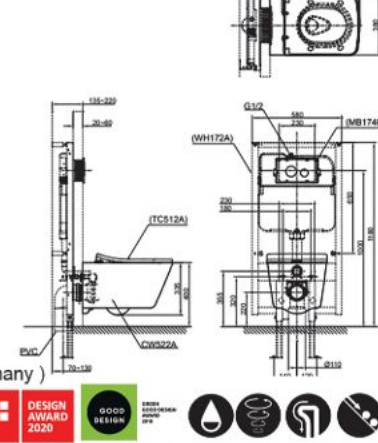

Wall Hung Toilet
Flush System : TORNADO (4.5/3L)
Bowl Shape : Square Elongated
Rough-in : 180 mm (P-Trap)
Seat & Cover : TC512A (Made in Germany)
Size : 380W x 580D x 335H mm
with CEFIONTECT