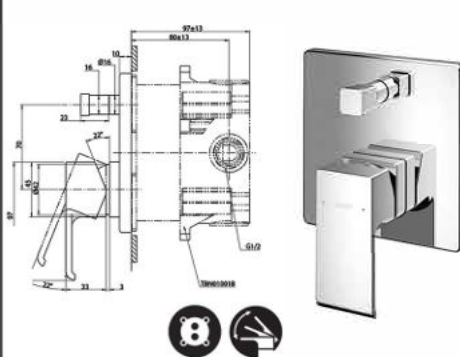

TBG08304B

Concealed Shower Mixer (With Panel)
*Need TBN01001D