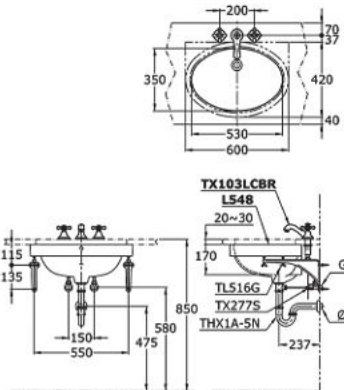

LAVATORIES

LW651JK1

L505E

LW569ME5T1

LW647CJ

LW587JW

LW595J

L548

LW540JK2

L501CE

LW542MUNW1