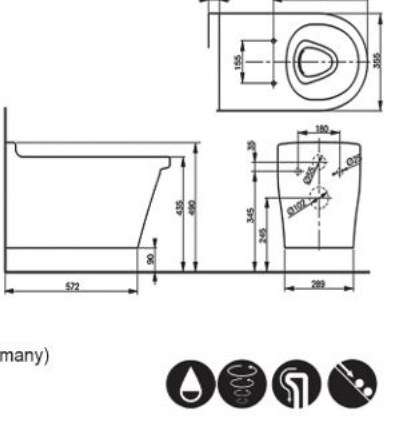

CW142Y

Wall Hung, Barrier - Free
Flush system : Tornado Flush
Rough-in : 180mm (P-Trap)
Seat & Cover : VC140V1 (Made in Germany)
Size : 355W X 710D X 400H mm
with CEFIONTECT