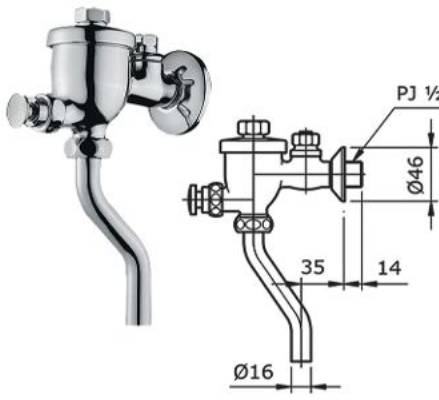

T60RN

Product Name : Urinal Flush Valve
Min Water Pressure : 0.05 MPa
Max Water Pressure : 0.75 MPa
Flow Rate : 15.0 Lpm
Made in : STI - Indonesia