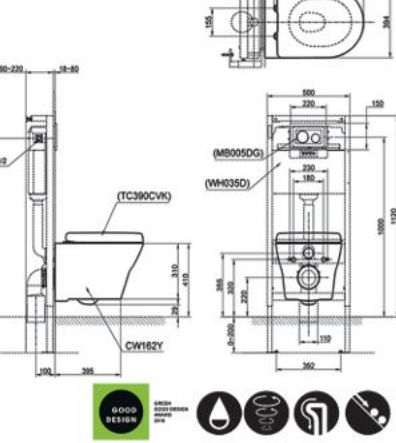

CW162Y URBANIQUE

Wall Hung Toilet
Flush System : Tornado
Bowl Shape : D-Shape
Rough-In : 180mm (P-Trap)
Seat Cover : TC390CVK
Size : 394W X 530D X 339H mm
with CEFIONTECT