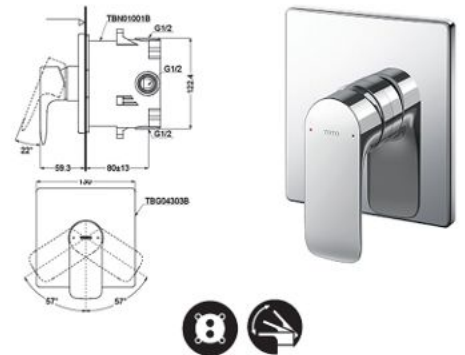

TBG04303B

Concealed Shower Mixer (With Panel)
* Need TBN01001D