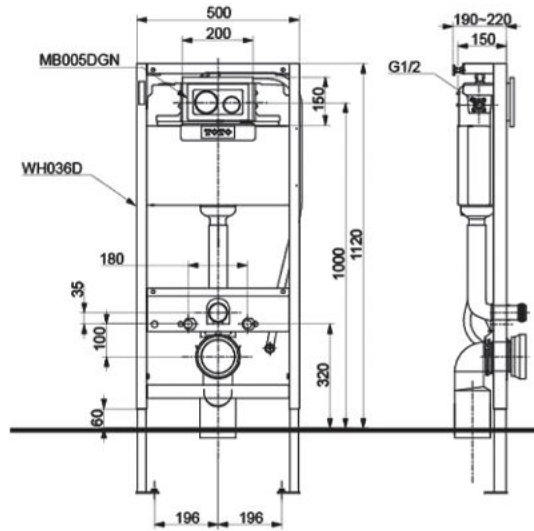

CONCEALED TANK

WH036D

Product Name : Concealed tank with Frame
Flush System : Sensor / Auto Flush
Water Use : 4.8L / 3L
Water Pressure : 0.1MPa ~ 0.75MPa
Width : 500 mm
Depth : 190~220 mm
Height : 1000~1120 mm

FEATURES :

Flush panel can be installed in front of the tank, can also be installed on the tank top, used for different occasions