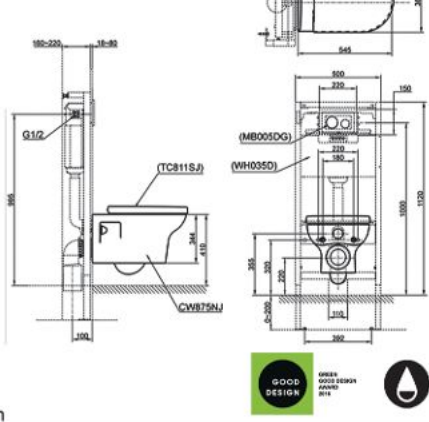

CW875NJ OMNI +

Wall Hung Toilet
Flush System : Wash Down
Bowl Shape : D-Shape
Rough-In : 180mm (P-Trap)
Seat & Cover : TC811SJ
Size : 360W X 545D X 344H mm