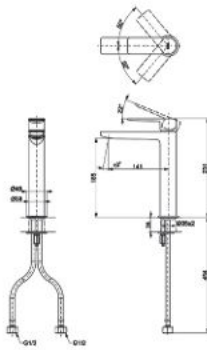

TLG13304D

Single Lever Lavatory Faucet
for Semi-tall Vessel w/o Pop-up Waste