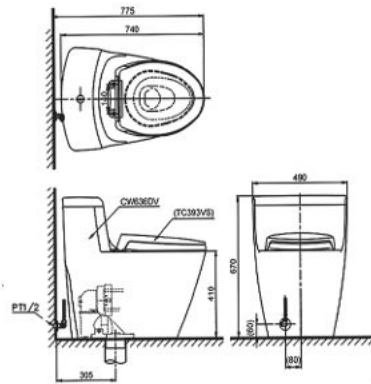

ONE-PIECE TOILET

CW823RA AVANTE

One piece toilet
Flush System : Tornado Flush
Bowl Shape : Elongated
Rough-In : 305mm (S-Trap)
Seat & Cover : TC281SJ
Size : 510W X 750D X 640H mm

Optional Parts :
WASHLET : TCF491EZ
Auto Flush Motor : TCA438
Floor Flange : T53P100V5

CW840JW

One-Piece Toilet
Flush System : Wash Down
Bowl Shape : Elongated
Rough-In : 305mm (S-Trap)
Seat & Cover : TC840SJ
Size : 510W X 755D X 630H mm

C636DE#XW

One-Piece Toilet
Flush System : Tornado Flush
Bowl Shape : Elongated
Rough-In : 305mm (S-Trap)
Seat & Cover : TC393VS
Size : 490W X 740D X 670H mm

Matching Socket : TCP16

CW895JW OMNI +

One-Piece Toilet
Flush system : Wash Down
Bowl Shape : Elongated
Rough-In : 305mm (S-Trap)
Seat & Cover : TC880SJ
Size : 360W X 720D X 660H mm