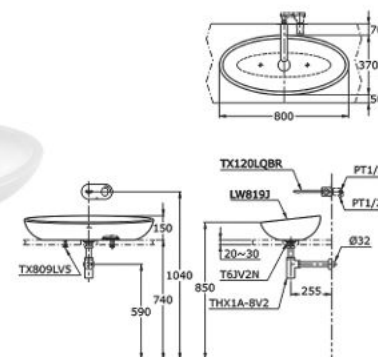

LAVATORIES

LW951CJW TOJA

L4716RE

Matt White # MW   Matt Gray # MGR   Matt Black # MBL

LW952JW TOJA

LW631JW

LW953JW TOJA

LW630JW

L710CTRE

LW819

LW573JW

LW896JW