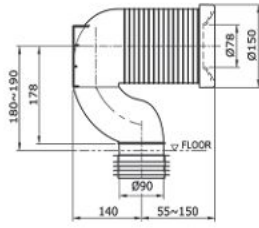

## TCP16

Matching with Water Closet Model : C636