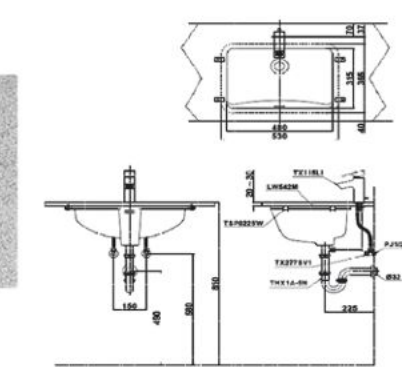

LAVATORIES

LW651JK1

L505E

LW569ME5T1

LW647CJ

LW587JW

LW595J

L548

LW540JK2

L501CE

LW542MUNW1