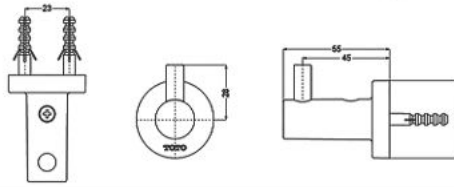

## L" SELECTION ACCESSORIES - ROUND

**YS406N5C**

**YRH406C**

Robe Hook  
Size :  
40 X 55D mm

**YH406RC**

Paper Holder  
Size :  
165W X 55D X 83H mm

**YTT406C**

Towel Ring  
Size :  
145 X 55D mm