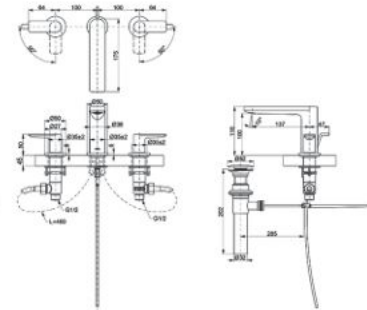

TLG13201D

Wide Spread Faucet
Two Handle Lavatory Faucet