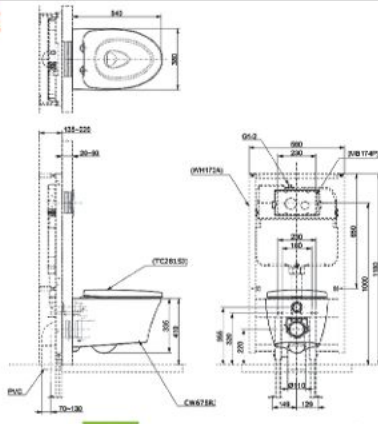

WALL HUNG TOILET

CW678RJWS AVANTE

Wall Hung Toilet
Flush system : Tornado
Bowl Shape : Elongated
Rough-in : 180mm (P-Trap)
Size : 380W X 540D X 335H mm
Soft Close Seat & Cover - TC281SJ
with CEFIONTECT