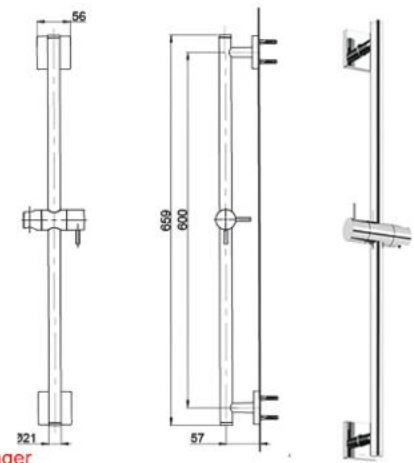

*4 Safety Design Resin Hanger