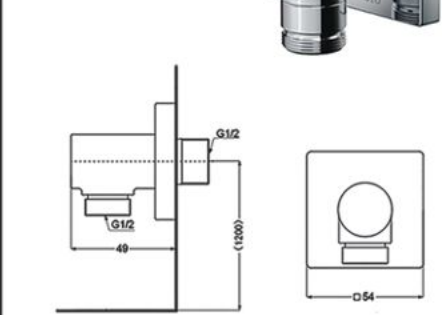

TBW02013B

Wall Outlet