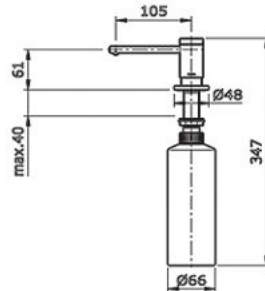

TX728AEV1Z

Deck Type Soap Dispenser
Dispenser - (Bottom Refil)
Soap Type : Liquid
66W X 105D X 347H mm