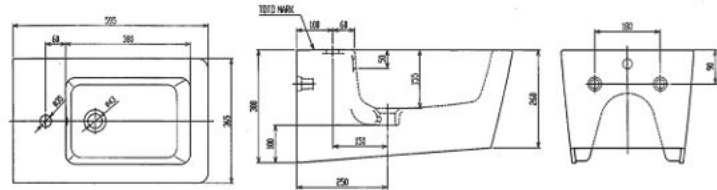

WALL HUNG TOILET - SET

CW951JWS TOJA

Wall Hung Toilet
Flush System : Wash Down
Bowl Shape : European
Rough-In : 180mm (P-Trap)
Seat Cover : TC950SJ
Size : 366W X 595D X 351H mm

BW951J TOJA

Wall Hung Bidet
Size : 365W X 595D X 260H mm

CW812RA LE MUSE

Wall Hung Toilet
Bowl Shape : Elongated
Rough-In : 180mm (P-Trap)
Seat & Cover : TC811SJ
Flush System : TORNADO (4.5/3L)
Size : 380W X 595D X 335H mm

BW812J LE MUSE

Wall Hung Bidet
Size : 380W X 595D X 315H mm

WALL FACED TOILET - SET

CW275JWS ALISEI

Wall Faced Closet Toilet
Flush System : Tornado Flush
Bowl Shape : Elongated
Rough-In : 180mm (P-Trap)
Seat & Cover : TC273SJ
Size : 404W X 590D X 400H mm

BW275JWS ALISEI

Wall Faced Bidet w/ Invisible Fixing Kit
Bowl Shape : Square Elongated
Size : 404W x 590D x 422H mm

CW824NPJWS AVANTE

Wall Faced Closet Toilet
Flush System : Wash Down
Bowl Shape : Round
Rough-In : 180 mm (P-Trap)
Seat & Cover : TC282SJ
Size : 360W X 525D X 490H mm

BW823NJ AVANTE

Floor Mounted Bidet
Size : 435W X 650D X 390H mm

WATER SAVING

TORNADO FLUSH

RIM LESS

CEFIONTECT