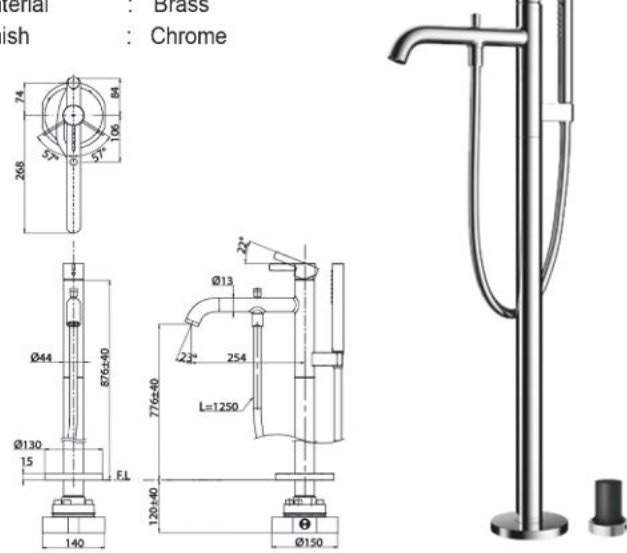

TBG11306DA + TBN01105B

1. Series Name : GO series
   Item Name : Floor Standing Bathub Faucet
   Material : Brass
   Finish : Chrome