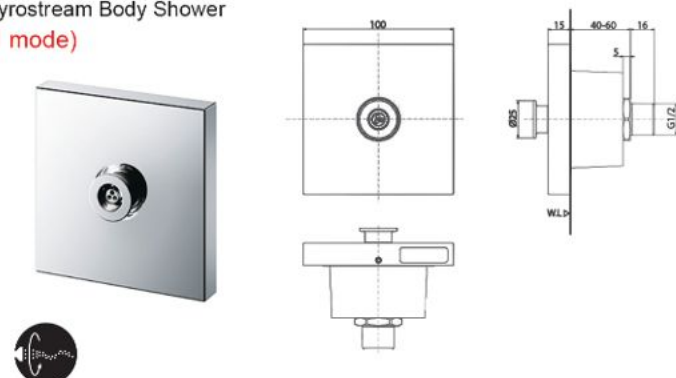

TBW08008D

Gyrostream Body Shower
(1 mode)