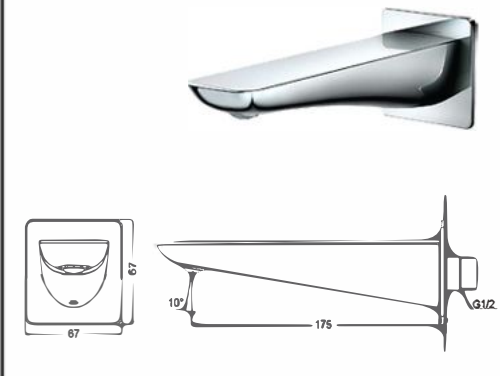

TBG02001D

Bath Spout