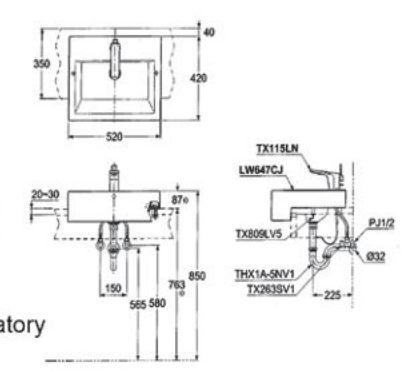

LAVATORIES

LW651JK1

L505E

LW569ME5T1

LW647CJ

LW587JW

LW595J

L548

LW540JK2

L501CE

LW542MUNW1