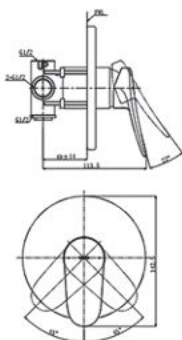

TBS04303

Concealed Shower Mixer (with Valve)