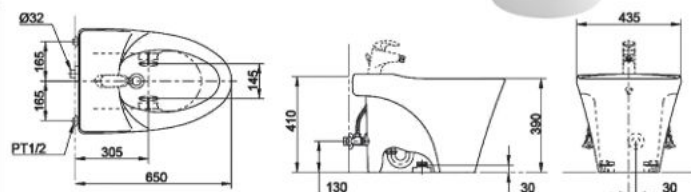

WATER SAVING

TORNADO FLUSH

RIM LESS

CEFIONTECT