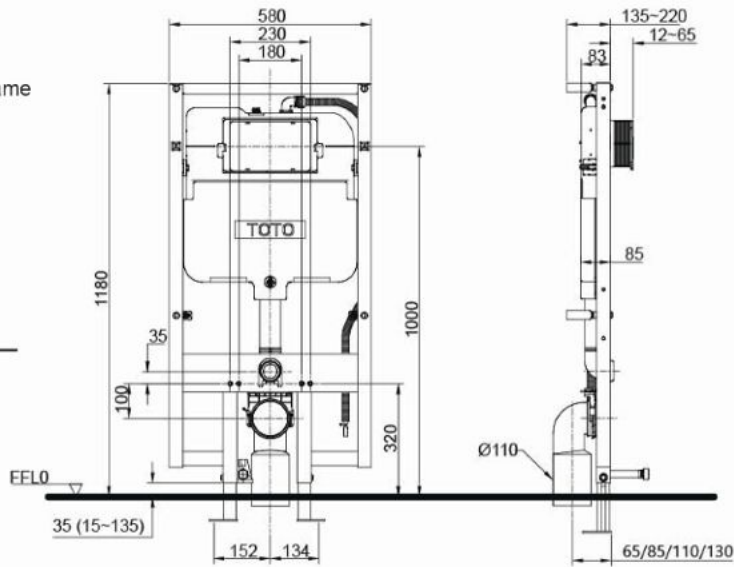

CONCEALED TANK

WH172AUDAT

Product Name : Concealed tank with Frame
Flush System : Sensor
Water Use : 4.5L / 3.0L
Water Pressure : 0.05Mpa~0.75Mpa
Width : 500 mm
Depth : 190~220 mm
Height : 1000~1120 mm

FEATURES :

- Dual Flush System
- WATER SAVING
- Auto-Flushing Feature
- Compatible with WASHLET+

WH172AUD

Product Name : Concealed tank with Frame
Water Use : 4.5L / 3.0L
Water Pressure : 0.05Mpa~0.75Mpa
Width : 500 mm
Depth : 190~220 mm
Height : 1000~1120 mm