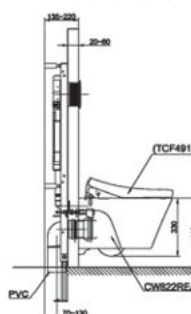

- Concealed Connection With Auto Flush + Kit
- Concealed Connection Without Auto Flush