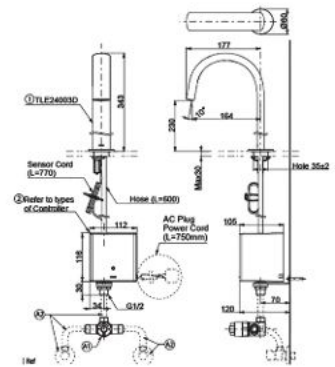

TOUCHLESS FAUCET

TLE24 series

Elegant curved design creating the impression of flowing water.

TLE24001D

Desk Mounted (Short)
Touchless Faucet (Spout Only)
Flow Rate : 1.3L/Min
Required Parts : A & B & C
Spout Opening
Distance : H146mm
L138mm

TLE24002D

Desk Mounted (Semi Tall)
Touchless Faucet (Spout Only)
Flow Rate : 1.3L/Min
Required Parts : A & B & C
Spout Opening
Distance : H180mm
L160mm

TLE24003D

Desk Mounted (Tall)
Touchless Faucet (Spout Only)
Flow Rate : 1.3L/Min
Required Parts : A & B & C
Spout Opening
Distance : H230mm
L164mm

TLE24005D

Wall Mounted
Touchless Faucet (Spout Only)
Flow Rate : 1.3L/Min
Required Parts : A & B & C
Spout Opening
Distance : H150mm
L225mm

A: OPTION

1. TLE03501H (Eco Powered)
2. TLE01501H (AC Operated)
3. DLE124DK (Battery Operated)

B: TLE 05701A (Thermostat) MADE IN JAPAN

This "Thermostat" must purchase all Touchless Faucets

C: TLN 01103A (Stop Valve Set)

Cartoon In Side :

2 Pcs - Stop Valve , 3 Pcs - Flexible Hose