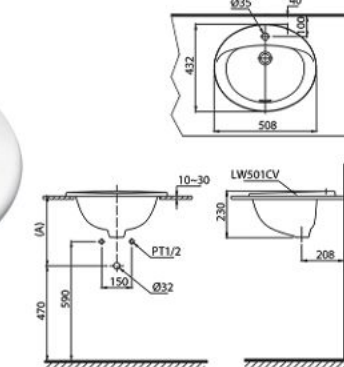

## L501CE

Round Self Rimming Lavatory  
508W x 432D x 25H mm