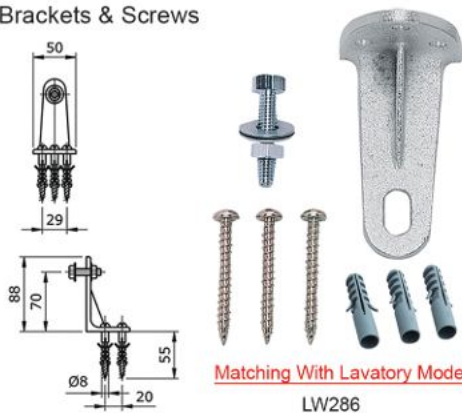

Matching With Lavatory Model :
LW286

Hangers & Screws

TL510ER

Brackets & Screws