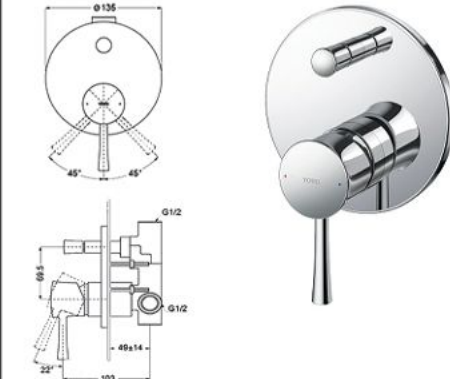

TBS02304B

Concealed Shower Mixer (with Valve)