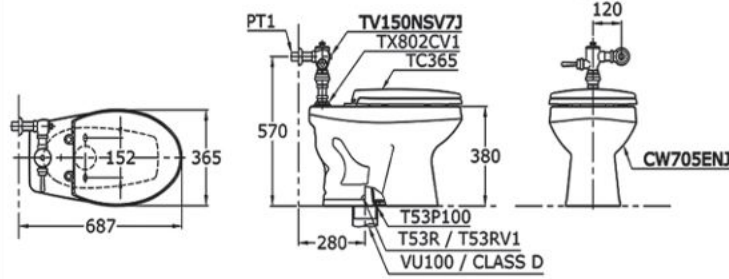

CW705ENJ

Single Bowl Toilet (for The Disabled)
Flush Valve W/Vacuum Breaker
for (CW705, CW705L (TV150NSV7J))
Bowl Shape : Elongated
Rough-In : 280mm (S-Trap)
Size : 360W X 680D X 445H mm