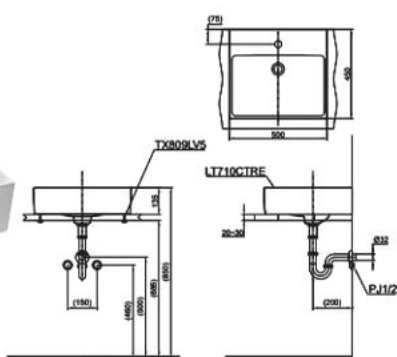

## L710CTRE

Console Lavatory  
500W X 450D X 135H mm