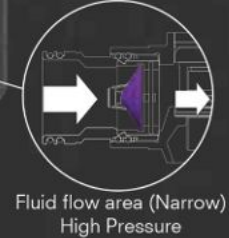

New Flushing Technology

When there are water pressure fluctuations, a spring contracts to maintain water volume and force at a constant level.

* Only applicable to TREF35