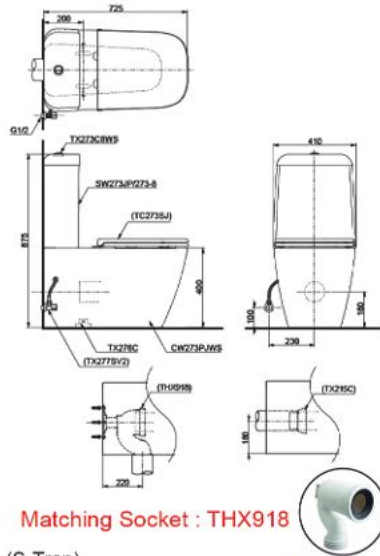

CLOSE COUPLED TOILET

CW273PJWS