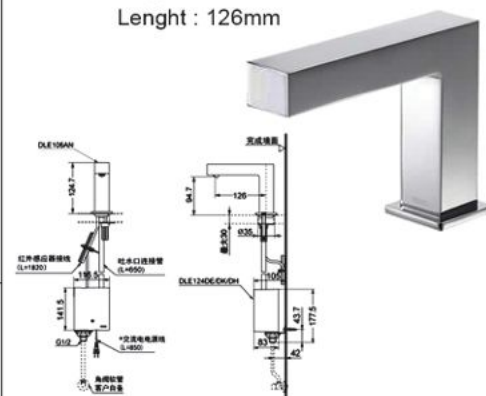

DLE106ANM

Auto Faucet (Spout Only)
Flow Rate : 2L/Min
Required Parts : A & B
Spout Opening
Distance : Height : 95mm
Length : 126mm

DLE127BEM

Integrated Auto Faucet
Flow Rate : 2L/Min
Spout Opening
Distance : H89mm
L125mm