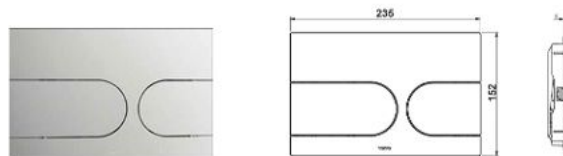

## MB177M

Product Name : Flush Panel  
 Flush System : Auto Dual Flush  
 Colour : Matt Silver  
 Material : Stainless Steel ( SUS )  
 Size : 243W X 11.8D X 159H (mm)