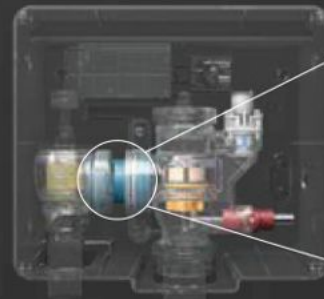

New Flushing Technology

When there are water pressure fluctuations, a spring contracts to maintain water volume and force at a constant level.

* Only applicable to TREF35