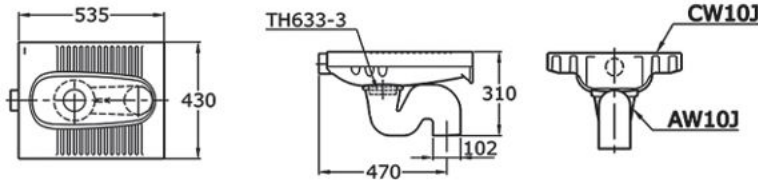

Squatting Toilet

CW10J#W

Squatting Toilet
430W X 535D X 310H mm