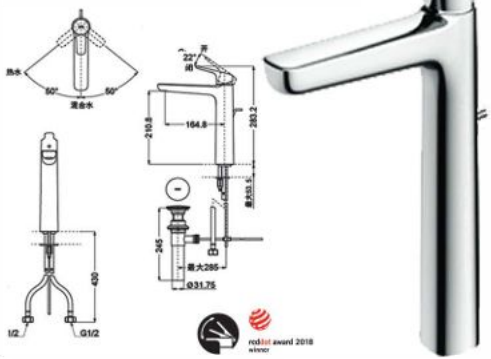

TLG03305D

Single lever Lavatory Faucet
for Tall Vessel W/ Pop-Up Waste