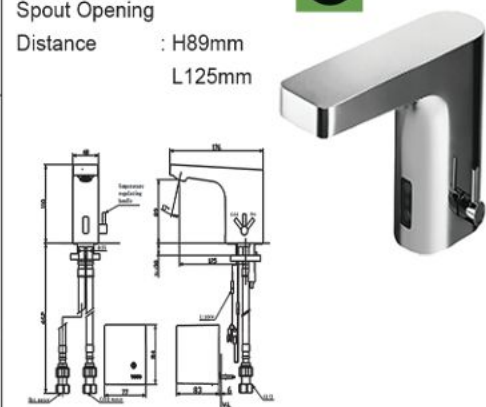

DLE127BEM : Operated Electricity 220V

A : OPTION

1. DLE124DH (Self Power 2L)
2. DLE124DE (AC 1.5L) Electricity 220V
3. DLE124DK ("DC" Battery 1.5L)