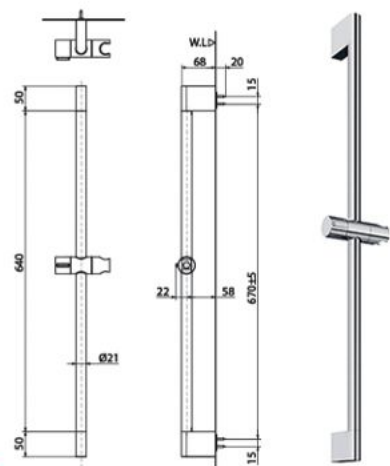

TBW07019A

Sliding Rail *4
Durable Quality

*4 Safety Design Resin Hanger

DS740R

Sliding Rail *4
Durable Quality