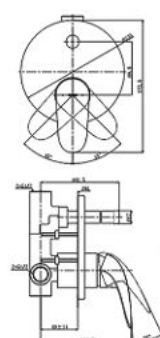

TBS03304B

Exposed Mixing Faucet (Shower Mixer)