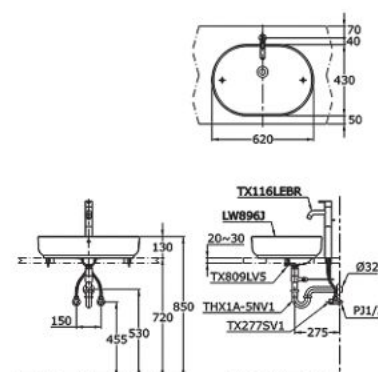

LAVATORIES

LW951CJW TOJA

L4716RE

Matt White # MW   Matt Gray # MGR   Matt Black # MBL

LW952JW TOJA

LW631JW

LW953JW TOJA

LW630JW

L710CTRE

LW819

LW573JW

LW896JW