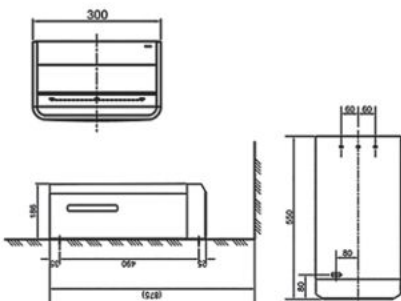

## TYC423WC

Product name : Clean Dry High Speed Hand Dryer without Heater (Double-side)  
 Power : 230v  
 Weight : 7.4 kg  
 Material : PP Plastic  
 Size : 300W X 186D X 550H mm