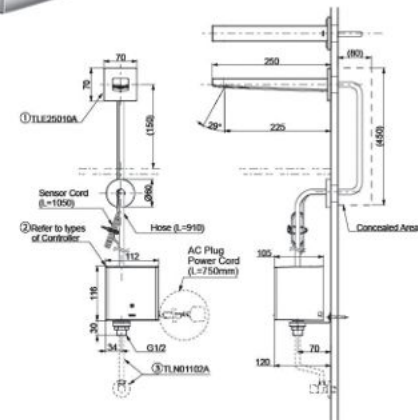

TLE25005D

Wall Mounted
Touchless Faucet (Spout Only)
Flow Rate : 2.0L/Min
Required Parts : A & B & C
Spout Opening
Distance : H150mm
L225mm