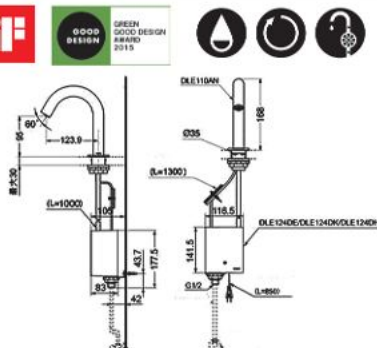

AUTO FAUCET

DLE110 series

DLE110A2NM Tall

Auto Faucet (Spout Only)
Flow Rate : 2L/Min
Required Parts : A & B
Spout Opening
Distance : Height : 255 mm
Length : 123 mm

DLE110A1NM Semi-Tall

Auto Faucet (Spout Only)
Flow Rate : 2L/Min
Required Parts : A & B
Spout Opening
Distance : Height : 165mm
Length : 123mm

DLE110ANM Short

Auto Faucet (Spout Only)
Flow Rate : 2L/Min
Required Parts : A & B
Spout Opening
Distance : Height : 96mm
Length : 123mm

DLE106ANM

Auto Faucet (Spout Only)
Flow Rate : 2L/Min
Required Parts : A & B
Spout Opening
Distance : Height : 95mm
Length : 126mm

DLE127BEM

Integrated Auto Faucet
Flow Rate : 2L/Min
Spout Opening
Distance : H89mm
L125mm

DLE127BEM : Operated Electricity 220V

A : OPTION

1. DLE124DH (Self Power 2L)
2. DLE124DE (AC 1.5L) Electricity 220V
3. DLE124DK ("DC" Battery 1.5L)

B : DLE424SMA - SMA THERMO VALVE

This " Thermo Valve " suitable for below mentioned Auto Faucets

Controller

You can choose from your preference

	Self Powered Controller Flow Rate: 2.4L / min		AC Operated Controller Flow Rate: 1.84L / min		AC Operated Controller Flow Rate: 2.5L / min	Battery Operated Controller Flow Rate: 2.5L / min
	TN78-9 V900 (Cold Water)	DLE124DH/ DLE424SMA (Thermostat)	TN78-9 V910 (Cold Water)	DLE124DE/ DLE424SMA (Thermostat)	TTLE101A2L (Cold Water)	TTLE101B2L (Cold Water)
	A		B		C	
DLE110AN	—	●	—	●	—	—
DLE110A1N	—	●	—	●	—	—
DLE110A2N	—	●	—	●	—	—