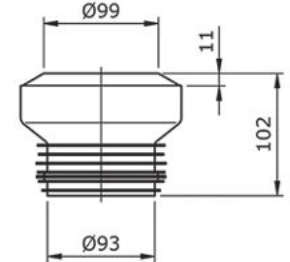

TX215C

Slip-In Connector