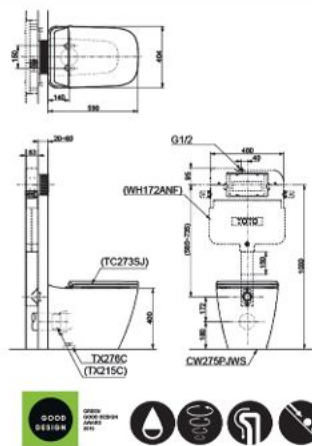

BW275JWS ALISEI

Wall Faced Bidet w/ Invisible Fixing Kit
Bowl Shape : Square Elongated
Size : 404W x 590D x 422H mm