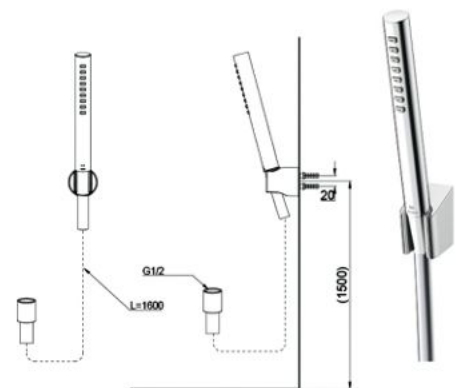

TBW02017D

Hand Shower
(1 mode)

MATT BALCK # MBL

POLISHED FRENCH GOLD # PFG

BRUSHED FRENCH GOLD # BFG

BRUSHED FRENCH GOLD # BFG

BRUSHED FRENCH GOLD # BFG

BRUSHED FRENCH GOLD # BFG

BRUSHED FRENCH GOLD # BFG

BRUSHED FRENCH GOLD # BFG

BRUSHED FRENCH GOLD # BFG