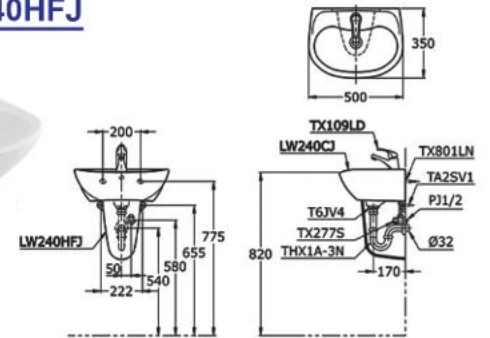

LW240CJ+LW240HFJ

Wall Hung Lavatory
500W X 350D X 820H mm