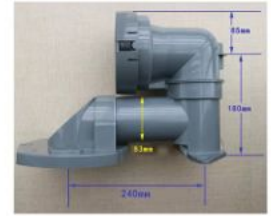

## TCP16

Matching with Water Closet Model : C636