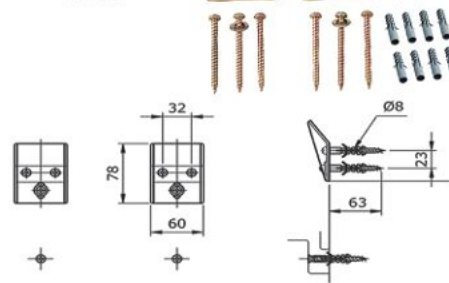

Matching With Lavatory Model :
LW286

TL220D

Matching With
Lavatory Model :
LW103