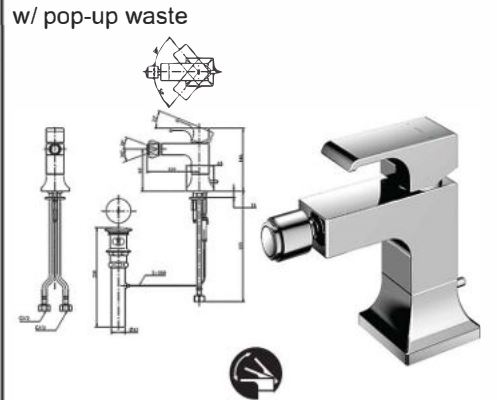

TRG08301D

Bidet Faucet w/ pop-up waste