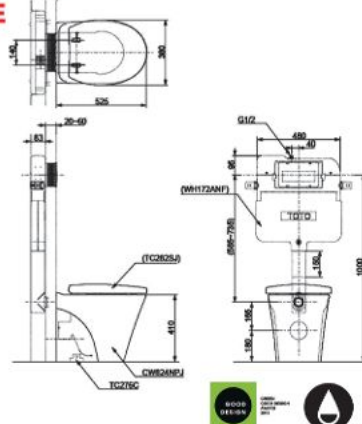

CW824NPJWS AVANTE

Wall Faced Closet Toilet
Flush System : Wash Down
Bowl Shape : Round
Rough-In : 180 mm (P-Trap)
Seat & Cover : TC282SJ
Size : 360W X 525D X 490H mm

BW823NJ AVANTE

Floor Mounted Bidet
Size : 435W X 650D X 390H mm