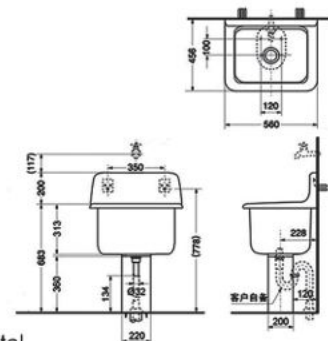

SKW322B

Service Sink W/ back hanger + Pedestal
560W X 456D X 883H mm (Incl.Drain Waste)