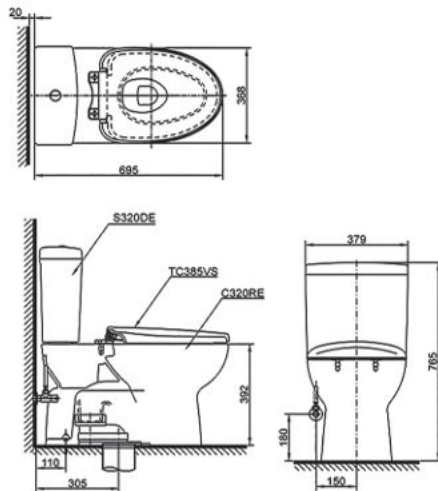

CLOSE COUPLED TOILET

CW273PJWS

Close Couple Toilet
Flush System : Tornado Flush
Bowl Shape : Elongated
Rough-In : 220 mm (THX918) - (S-Trap)
Seat & Cover : TC273SJ
Size : 410W X 725D X 875H mm

Matching Socket : THX918

CW960JWSSA

Close Couple Toilet
Flush system : Wash Down (Dual)
Bowl Shape : Elongated
Rough-In : 305mm (S-Trap)
Seat & Cover : TC950SJ
Size : 380W X 760D X 820H mm

C320E1#W

Close Coupled Toilet
Flush System : Siphon
Bowl Shape : Elongated
Rough-In : 180mm (P-Trap)
305mm (S-Trap)
Seat & Cover : TC385VS
Size : 379W X 695D X 763H mm

CW896JWS

Close Couple Toilet
Flush system : Wash Down
Bowl Shape : D-Shape
Rough-In : 305mm (S-Trap)
Seat & Cover : TC880SJ
Size : 385W X 740D X 730H mm

CW635PJWS

Close Coupled Toilet
Flush System : Wash Down
Bowl Shape : Elongated
Rough-In : 180mm (P-Trap)
250mm (S-Trap)
Seat & Cover : TC635SJ
Size : 400W X 690D X 723H mm

Matching Socket : THX918