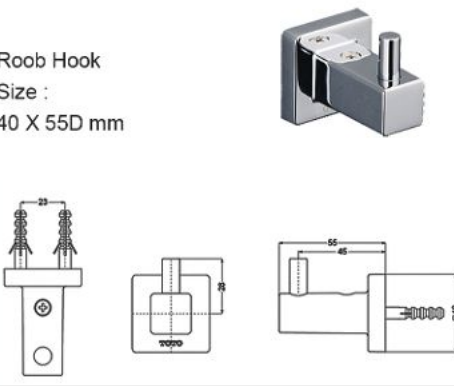

## L" SELECTION ACCESSORIES - SQUARE

**YS408N5C**

**YRH408C**

Robe Hook  
Size :  
40 X 55D mm

**YH408RC**

Paper Holder  
Size :  
165W X 55D X 83H mm

**YTT408C**

Towel Ring  
Size :  
229W X 55D X 99H mm