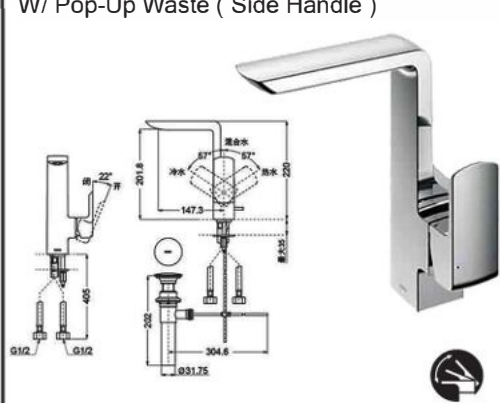

TLG02309D

Single lever Lavatory Faucet
W/ Pop-Up Waste (Side Handle)