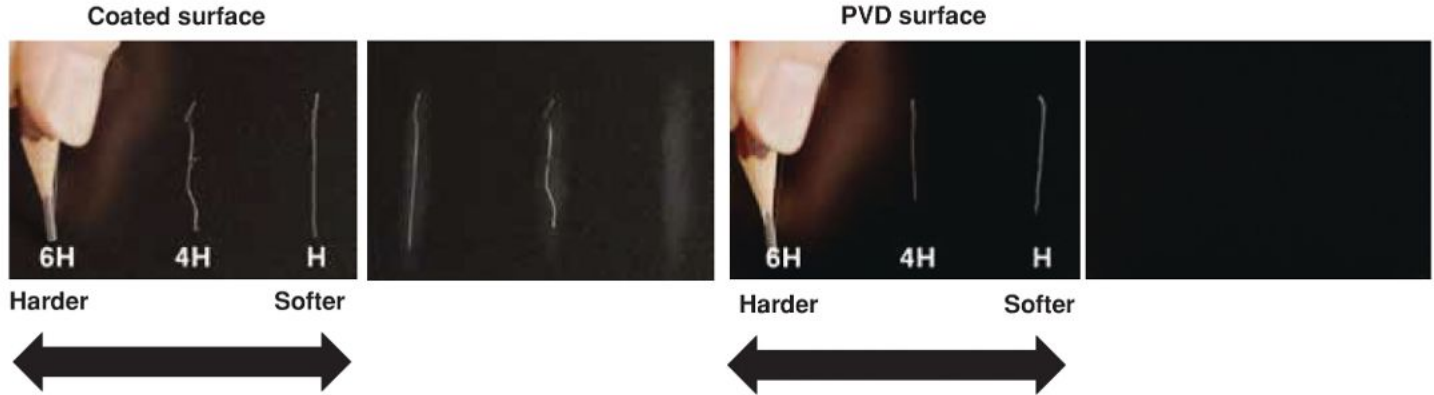

What is MATT BLACK

ماهو الأسود المظفي

This stunning Matte Black finish adds sophistication and depth to our elegant faucet designs. Its silky sheen and delicate color gradation create a sense of luxury like no other.

Our "shot-blast processing" forms a chrome plating by physical vapor deposition (PVD) on faucet fixture surface irregularities. The result is a gorgeous Matte Black finish with a lustrous sheen and fine colour nuances.

PVD finished surfaces are harder than coated surfaces

Compared to coated products, PVD products are less prone to peeling or scratches that would reveal the base material on the surface.

Pencil testing for surface hardness