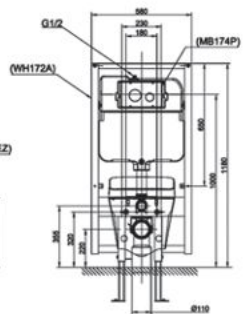

- Concealed Connection With Auto Flush + Kit
- Concealed Connection Without Auto Flush