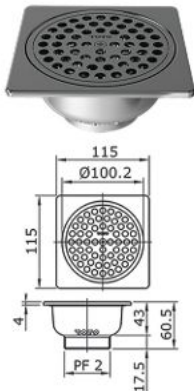

TX1DBV1

Floor Drain W/ Square Flange (for 2" G.I. Pipe) (115 X 115 mm)