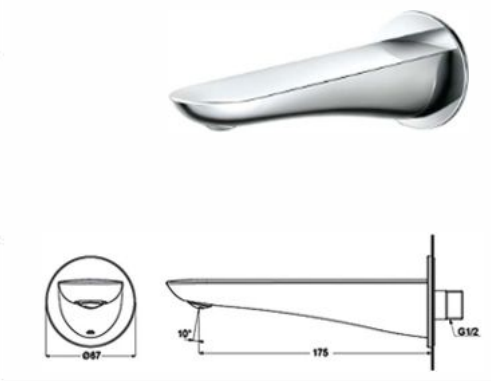

TBG01001D

Bath Spout