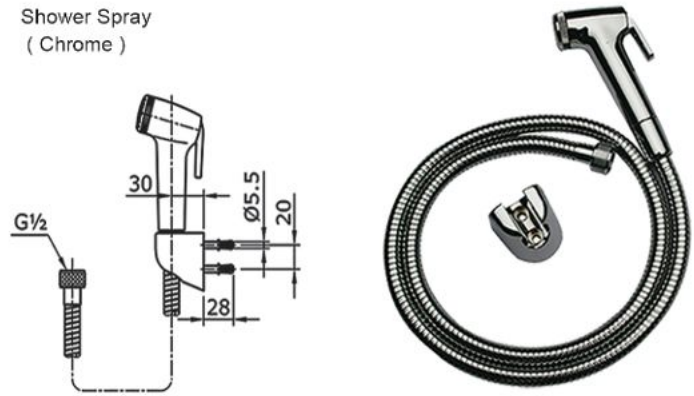

THX20MCRB - SA

Shower Spray
(Chrome)