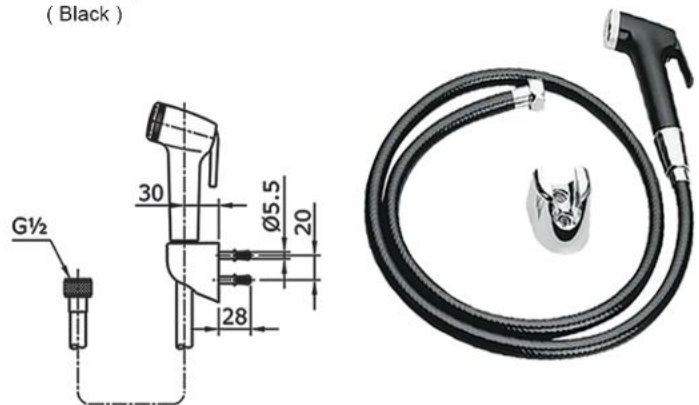

THX20NB#N5

Shower Spray
(Black)