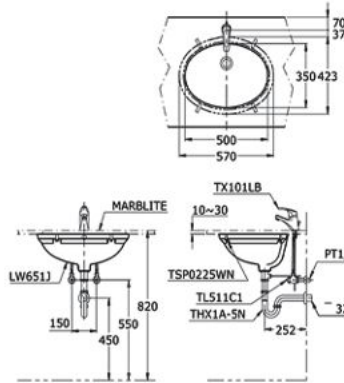

LAVATORIES

LW651JK1

L505E

LW569ME5T1

LW647CJ

LW587JW

LW595J

L548

LW540JK2

L501CE

LW542MUNW1