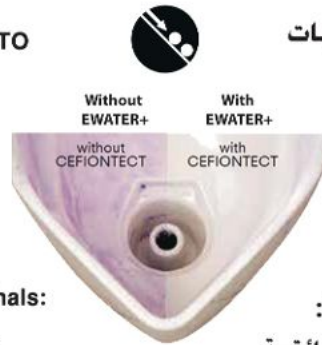

## What is CEFIONTECT technology?

CEFIONTECT is an advanced innovation by TOTO used in ceramic products, including urinals, to ensure maximum hygiene and durability.