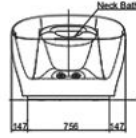

BATH TUB

PJYD2200PWE#GW

Product Name : FLOTATION TUB WITH ZERO DIMENSION
Capacity : 293L
Size : 1050W x 2200D x 780H mm