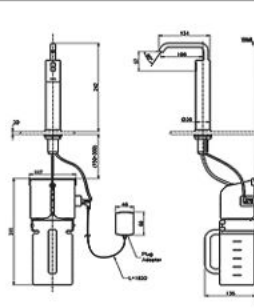

DSE103EP Tall

Automatic Soap Dispenser
AC : 100 - 240V Operated
Adapter Plug : Type "BF"
Soap Volume : 0.8ml - 1.2ml
Tank Capacity : 1500 ml
Soap Type : Liquid
36W X 131D X 242H mm