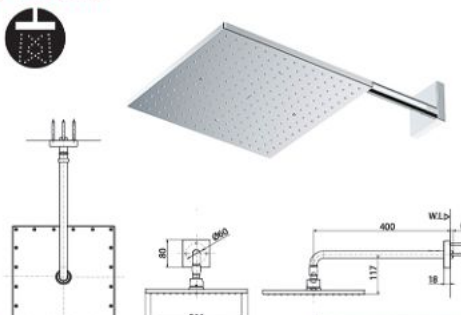

TBW08003D

Over Head Shower - (Wall Type)
(1 Modes)