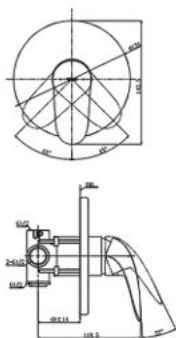

TBS03303B

Concealed Shower Mixer (with valve)