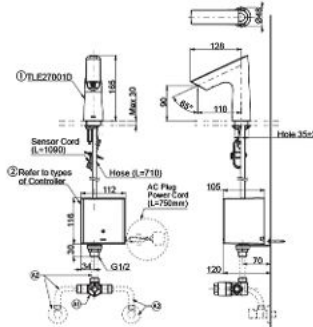

TLE27001D

Deck Mounted
Touchless Faucet (Spout Only)
Flow Rate : 1.3L/Min
Required Parts : A & B & C
Spout Opening
Distance : H128mm
L110mm