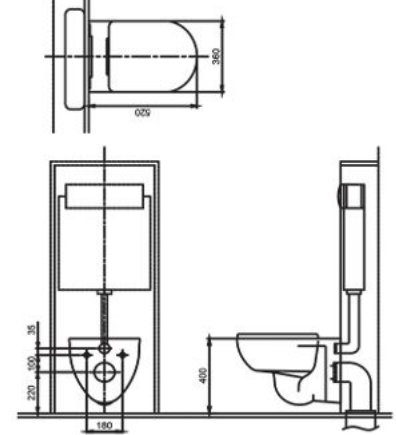

CW182ME5

Wall Hung Toilet
Flush System : Wash Down
Bowl Shape : D-Shape
Rough-In : 180mm (P-Trap)
Seat & Cover : TC506VS
Size : 355W X 520D X 344H mm