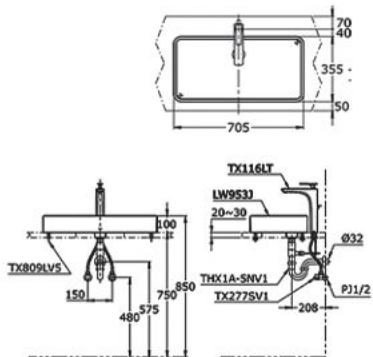

LAVATORIES

LW951CJW TOJA

L4716RE

Matt White # MW   Matt Gray # MGR   Matt Black # MBL

LW952JW TOJA

LW631JW

LW953JW TOJA

LW630JW

L710CTRE

LW819

LW573JW

LW896JW