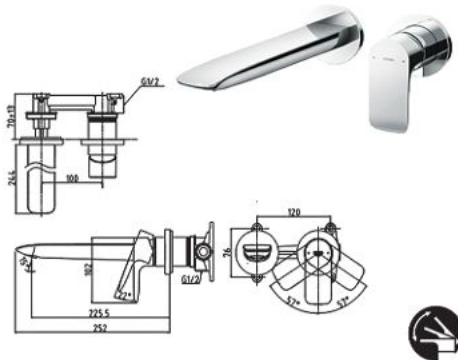

TLG04310DA

Wall Mounted Single Lavatory Faucet
(Long) (w/o Waste Fitting)