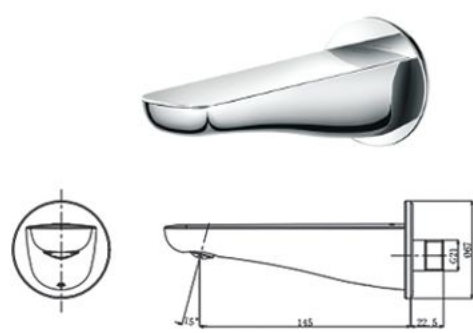

TBS03001D

Bath Spout