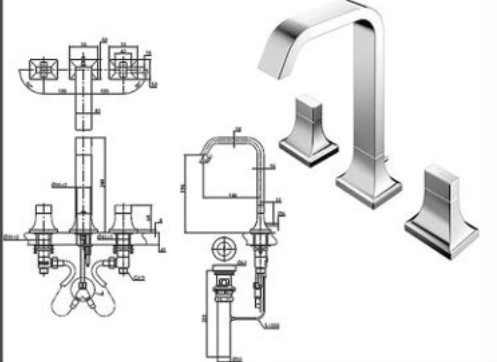

TLG08201D

2 Handle Lavatory Faucet (3-Holes) w/ Pop-Up Waste