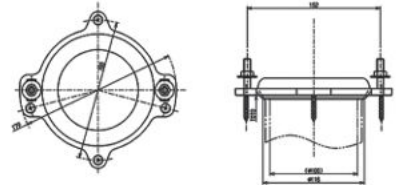

T53WR100

Matching with Water Closet Model's : CW992 - CW989