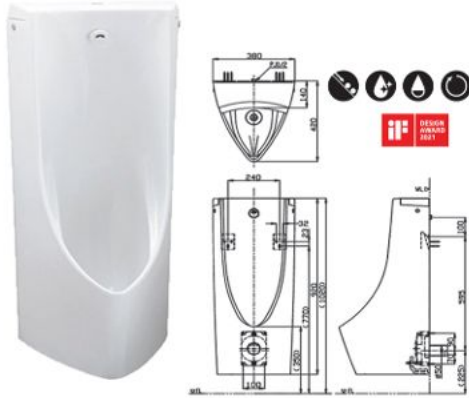

WALL HUNG URINAL & FLUSH VALVE

USWN900AET3#XW

Product Name : Wall Hung Urinal with Built-in Sensor (AC Type) with CEFIONTECT
Flush System : Sensor
Flush Volume : 0.5L
Water Pressure : 0.07MPa~0.75MPa
Size : 380W X 420D X 920H mm