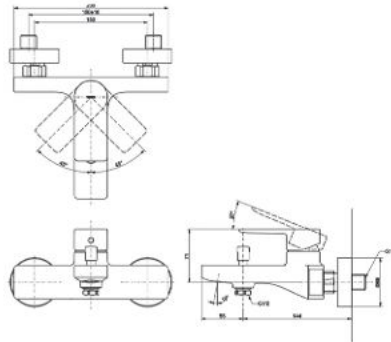

TBG13302D

Single Lever
(Bath & Shower Mixer)