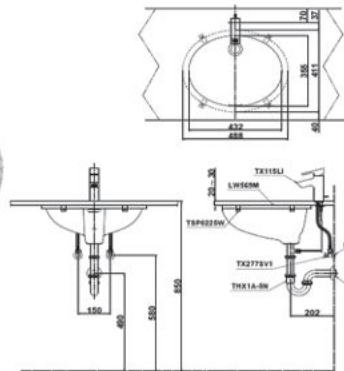

LAVATORIES

LW651JK1

L505E

LW569ME5T1

LW647CJ

LW587JW

LW595J

L548

LW540JK2

L501CE

LW542MUNW1