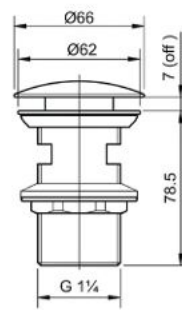

T6JV6

Pop up Waste For Basin