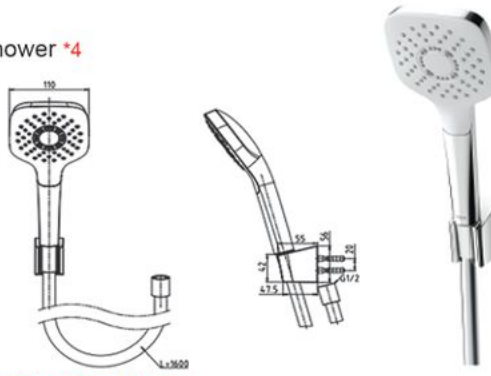

TBW02005D

Wall-Hung Hand Shower *4
(1 Modes)