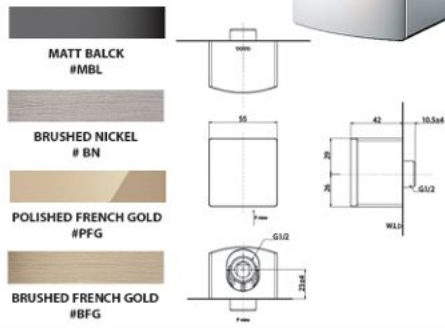

TBW008009A

Wall Outlet
w/o Shower Hanger