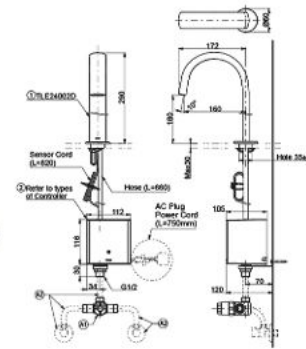

TLE24002D

Desk Mounted (Semi Tall)
Touchless Faucet (Spout Only)
Flow Rate : 1.3L/Min
Required Parts : A & B & C
Spout Opening
Distance : H180mm
L160mm

TLE24003D

Desk Mounted (Tall)
Touchless Faucet (Spout Only)
Flow Rate : 1.3L/Min
Required Parts : A & B & C
Spout Opening
Distance : H230mm
L164mm