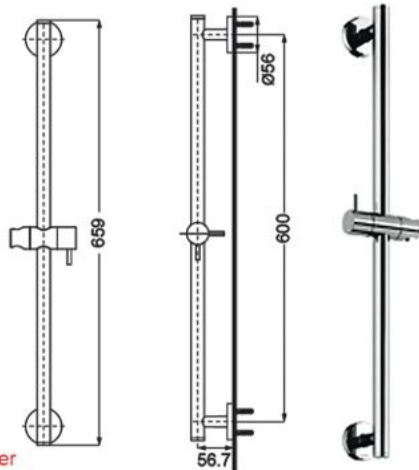

SHOWER SLIDING BAR

TBW01016B

Sliding Rail *4
Durable Quality

*4 Safety Design Resin Hanger

TBW02012B

Sliding Rail *4