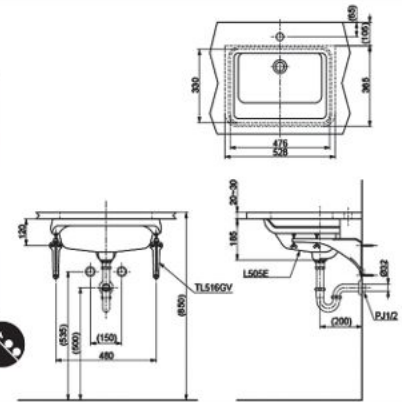

LAVATORIES

LW651JK1

L505E

LW569ME5T1

LW647CJ

LW587JW

LW595J

L548

LW540JK2

L501CE

LW542MUNW1