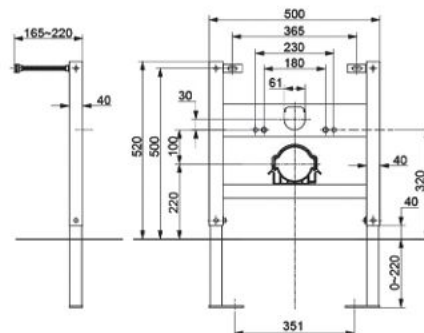

FEATURES :

- > Foot height is adjustable in 220mm range for a different installation requirements
- > Simple installation Operation