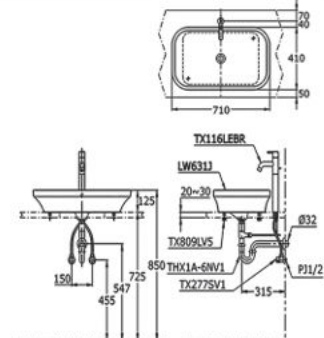

LAVATORIES

LW951CJW TOJA

L4716RE

Matt White # MW   Matt Gray # MGR   Matt Black # MBL

LW952JW TOJA

LW631JW

LW953JW TOJA

LW630JW

L710CTRE

LW819

LW573JW

LW896JW