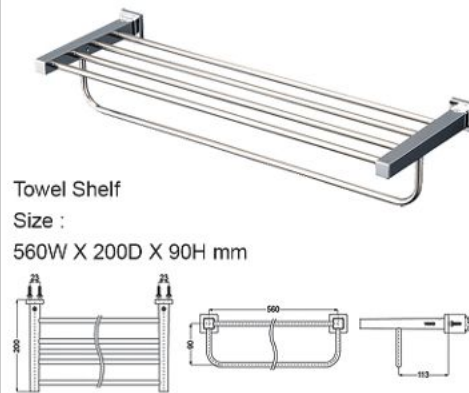

Towel Shelf
Size :
560W X 200D X 90H mm