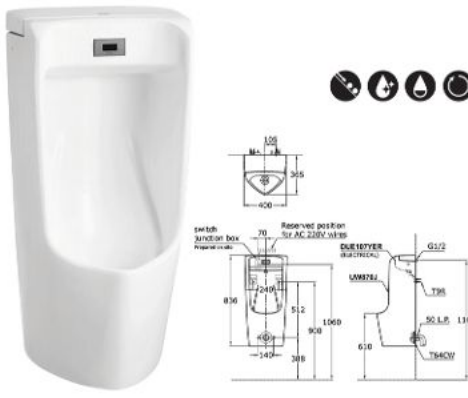

UW870J

Product Name : Wall Hung Urinal with Built-in Sensor (AC Type) with CEFIONTECT
Flush System : Sensor
Flush Volume : 0.5L
Water Pressure : 0.07MPa~0.75MPa
Size : 400W X 365D X 836H mm