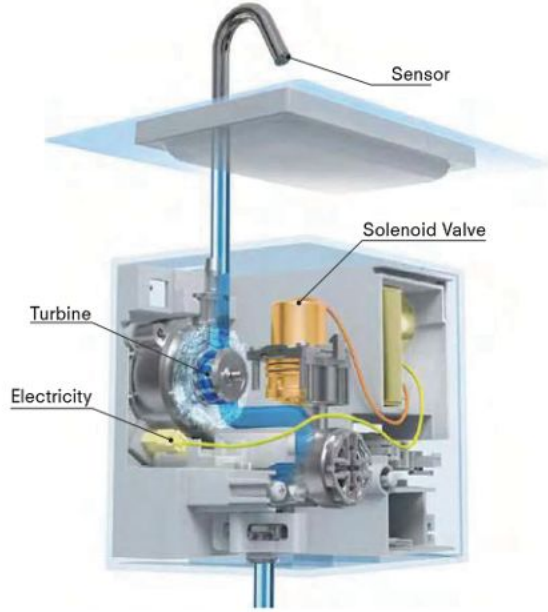

Auto Function

Eco Power

Soft Flow

Eco Cap

reddot winner 2021
best of the best

GOOD DESIGN
GREEN GOOD DESIGN
AWARD
2021

TOUCHLESS FAUCET

Replete with advanced functions for everything from environmental friendliness to comfort
مليء بالوظائف المتقدمة من الصداقة البيئية إلى الراحة