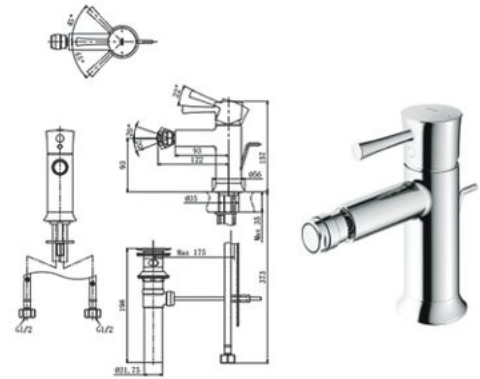

TRS02301D

Single lever Bidet Faucet.