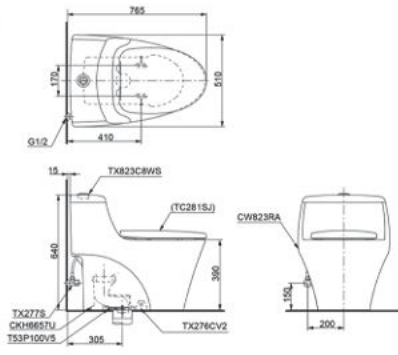

ONE-PIECE TOILET

CW823RA AVANTE