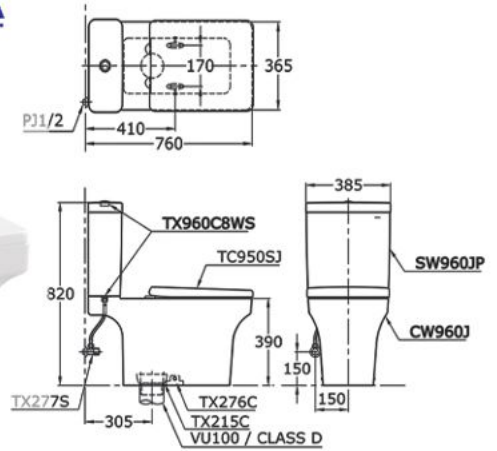

## CW960JWSSA

Close Couple Toilet  
 Flush system : Wash Down ( Dual )  
 Bowl Shape : Elongated  
 Rough-In : 305mm (S-Trap)  
 Seat & Cover : TC950SJ  
 Size : 380W X 760D X 820H mm