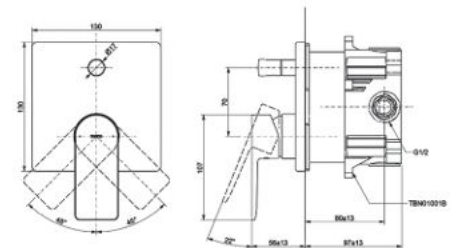

TBG13304D

Concealed Shower Mixer (With Panel)
* Need TBN01001D