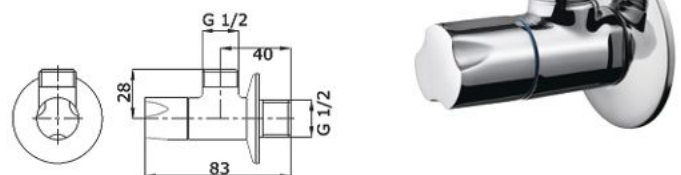

HAP004A

Stop Valve With Heavy Duty Flexible Hose
Size : 1/2 "