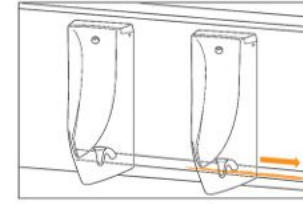

TOTO urinals come with several features that make them a preferred choice for public spaces and luxurious homes.

مبولات TOTO تتميز بعدة خصائص تجعلها خياراً مفضلاً في الأماكن العامة والمنازل الفاخرة. فيما يلي أهم المميزات:

What is EWATER+ technology?

- EWATER+ (Electrolyzed Water) is a chloride-mixed water solution that creates a mildly acidic compound with natural cleaning and disinfecting properties.
- It is generated through a simple electrical process without the need for additional chemicals.
- The system automatically and periodically sprays the solution inside the urinal to maintain cleanliness without manual intervention.
- This reduces the buildup of bacteria and dirt while effectively eliminating odor-causing elements.
- As a result, it minimizes the use of chemical cleaners, enabling a natural and eco-friendly cleaning process without the need for strong detergents.
- This ensures that the urinal remains clean and free from germs between uses.

Let me know if you need further adjustments!

ما هي تقنية EWATER+ ؟

- (+EWATER) هو محلول مائي ممزوج بالكلوريد ينتج مركباً حمضياً ضعيفاً يتميز بخصائص تنظيف وتعقيم طبيعية.
- يتم إنتاجه عبر عملية كهربائية بسيطة دون الحاجة إلى إضافة مواد كيميائية.
- يقوم النظام برش المحلول تلقائياً وبشكل دوري داخل المبولة للحفاظ على نظافتها دون تدخل يدوي.
- يساهم ذلك في تقليل تراكم البكتيريا والأوساخ. كما يقضي بفعالية على مسببات الروائح الكريهة.
- يؤدي ذلك إلى تقليل استخدام المواد الكيميائية، مما يوفر عملية تنظيف طبيعية وصديقة للبيئة دون الحاجة إلى منظفات قوية.
- هذا يضمن بقاء المبولة نظيفة وخالية من الجراثيم بين الاستخدامات.

SUPPRESSES bacteria growth in the trap of urinal

يمنع نمو البكتيريا في فخ المبولة

Regularly spray EWATER+ to effectively inhibit pollution in the trap area