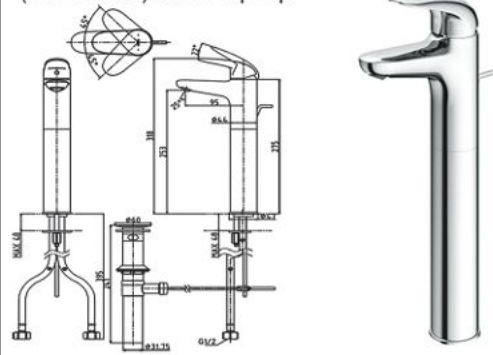

TLS03305D

Single Lever Washbasin Faucet (Tall Vessel) With Pop-Up