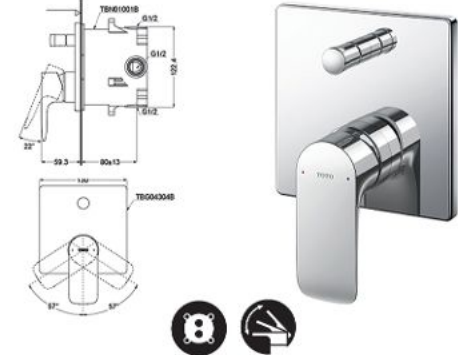

TBG04304BB

Concealed Shower Mixer (With Panel)
* Need TBN01001D