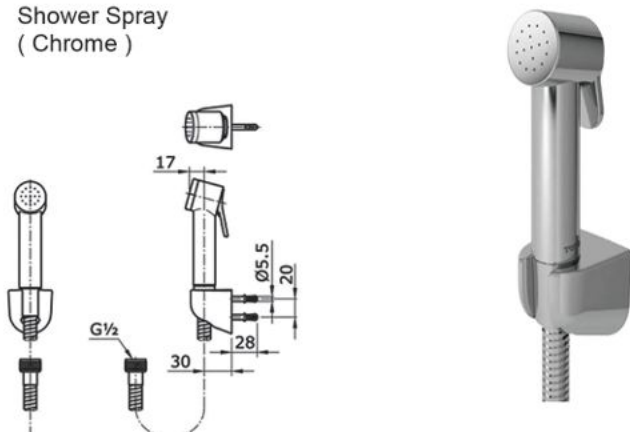

THX20SECR

Shower Spray
(Chrome)