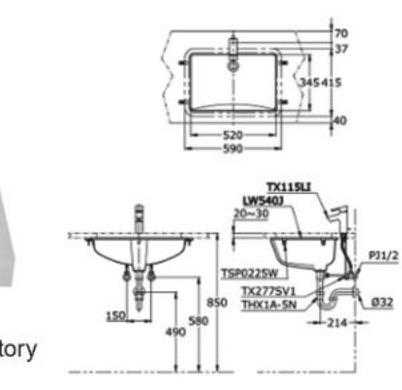

## L501CE

Round Self Rimming Lavatory  
508W x 432D x 25H mm