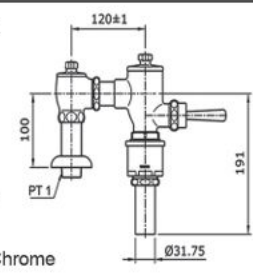

Product Name : Flush Valve with Vacuum Breaker
Flush System : Siphon - Jet
Water Use : 4.8L / Colour : Chrome
Flow Rate : 54.0 Lpm
Water Pressure : 0.07MPa ~ 0.75MPa