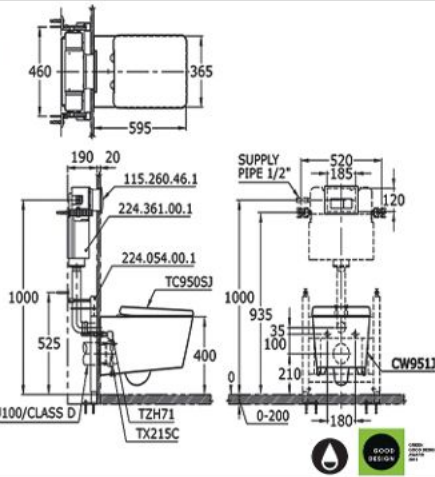

WALL HUNG TOILET - SET

CW951JWS TOJA

Wall Hung Toilet
Flush System : Wash Down
Bowl Shape : European
Rough-In : 180mm (P-Trap)
Seat Cover : TC950SJ
Size : 366W X 595D X 351H mm

BW951J TOJA