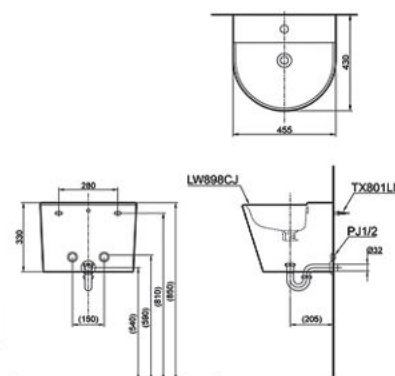

LW898CJW OMNI +

SKW322B