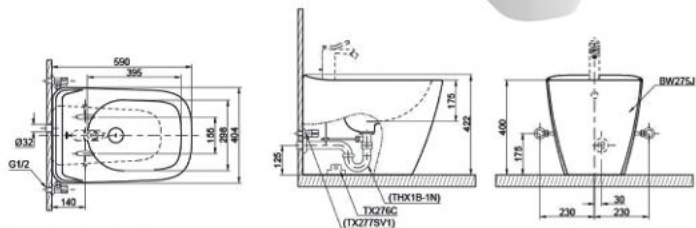

## BW275JWS ALISEI

Wall Faced Bidet w/ Invisible Fixing Kit  
 Bowl Shape : Square Elongated  
 Size : 404W x 590D x 422H mm