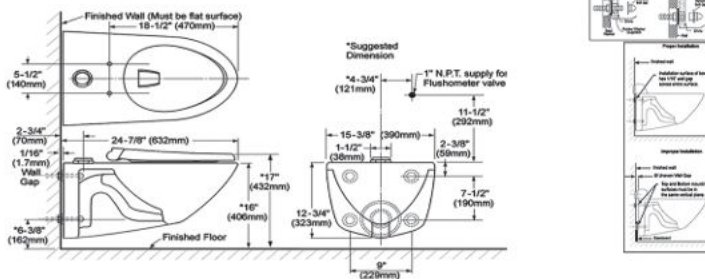

• CT708E

Commercial wall-mounted toilet with
1-1/2" top spud inlet, less seat .