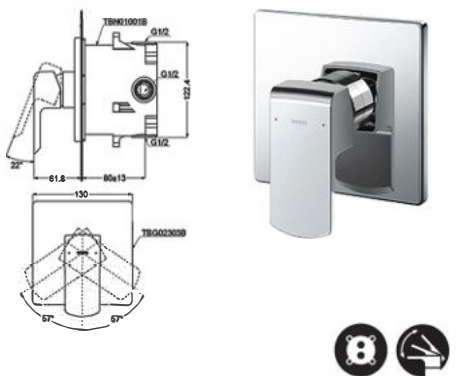

TBG02303B

Single Lever Shower Mixer
*Need TBN01001D