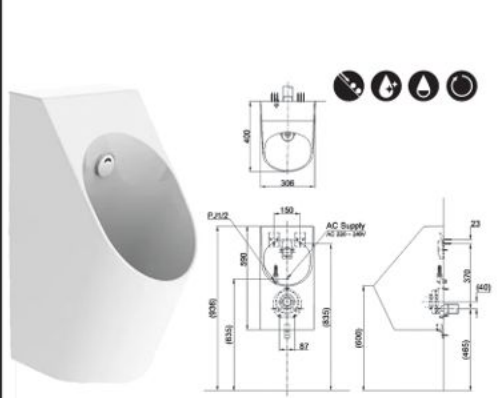

USWN925AET3#XW

Product Name : Wall Hung Urinal with Built-in Sensor (AC Type) with CEFIONTECT
Flush System : Sensor
Flush Volume : 0.5L
Water Pressure : 0.07MPa ~ 0.75MPa
Size : 380W x 400D x 590H mm