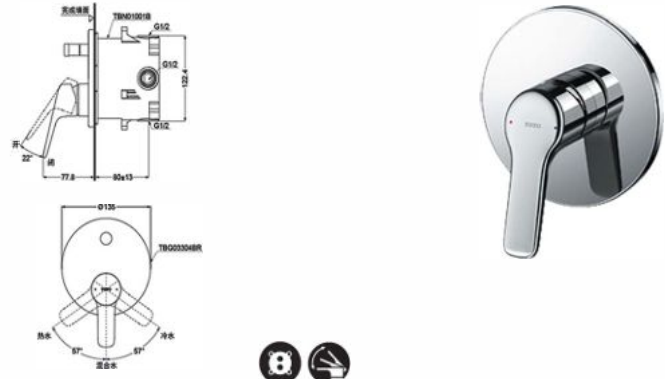

TBG03303B

Single Lever Shower Mixer
*Need TBN01001D