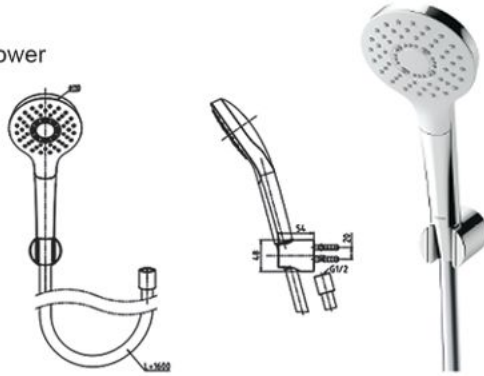

SHOWER

TBW01008D

Wall-Hung Hand Shower
(1 Modes)

MATT BALCK # MBL