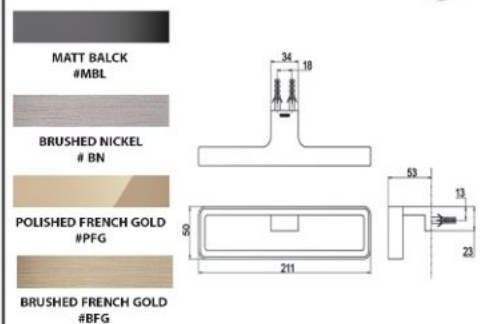

YTT902C

Towel Ring