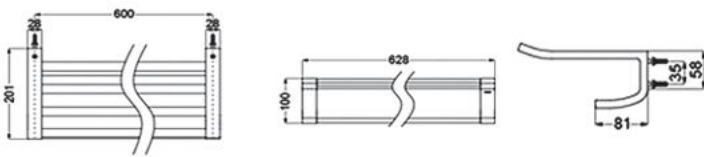

YTS903BC

Towel shelf with Rail
Size :
628W X 201D X 100Hmm