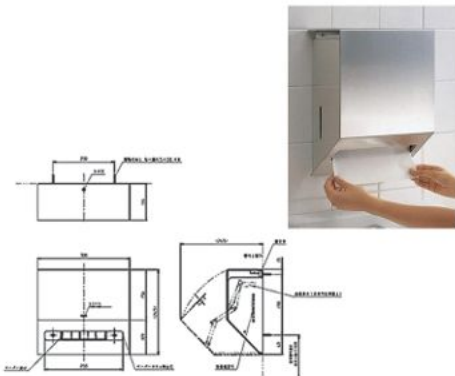

YKT300MN

Product Name : Paper Towel Holder
Material : Steel
Size : 300W X 116D X 265H mm