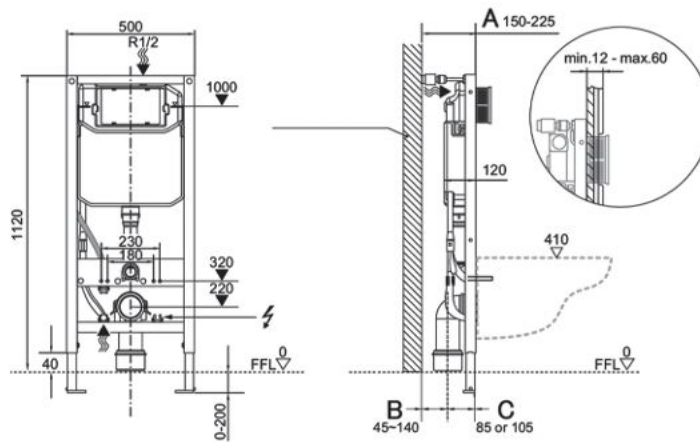

FEATURES :

Flush panel can be installed in front of the tank, can also be installed on the tank top, used for different occasions.