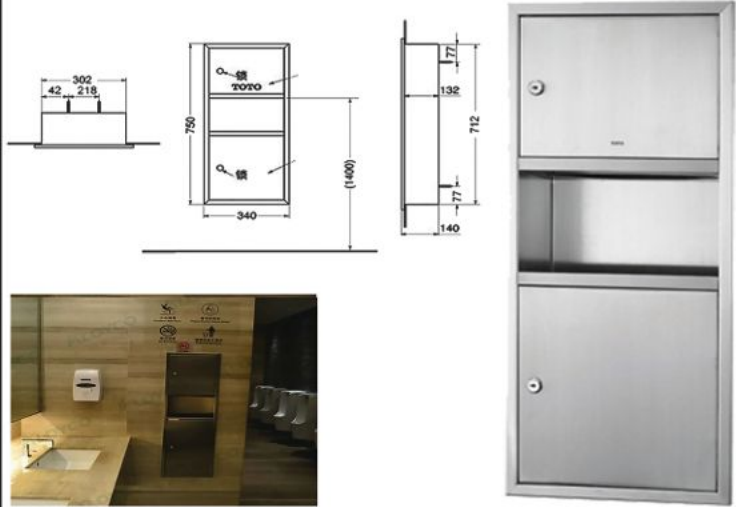

DS712U # S.S

Product Name : Small embedded Stainless Steel Paper Holder & Tissue Dispenser + Bin
Material : SUS304
Size : 340W X 140D X 750H mm