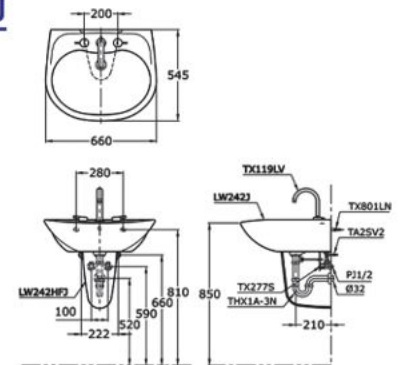

LW242CJ+LW242HFJ

Wall Hung Lavatory
660W X 545D X 850H mm