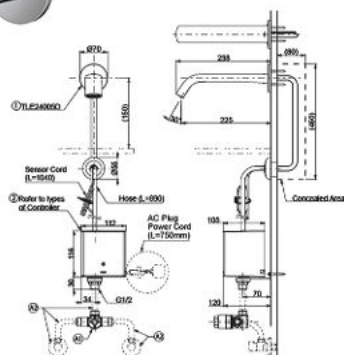

TLE24005D

Wall Mounted
Touchless Faucet (Spout Only)
Flow Rate : 1.3L/Min
Required Parts : A & B & C
Spout Opening
Distance : H150mm
L225mm