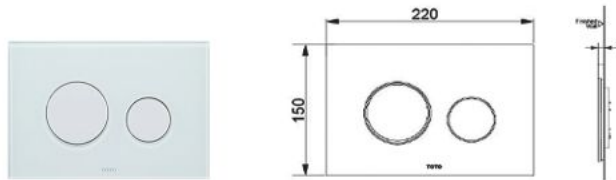

## MB005DGN

Product Name : Flush Panel  
 Flush System : Auto Dual Flush  
 Colour : Glass White  
 Material : Glass/ ABS  
 Size : 220W X 11D X 150H (mm)