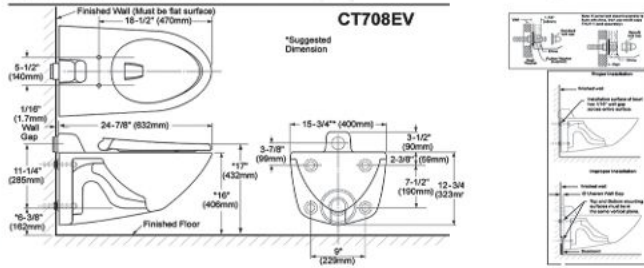

• CT708EV

Commercial wall-mounted toilet with
1-1/2" back spud inlet, less seat .