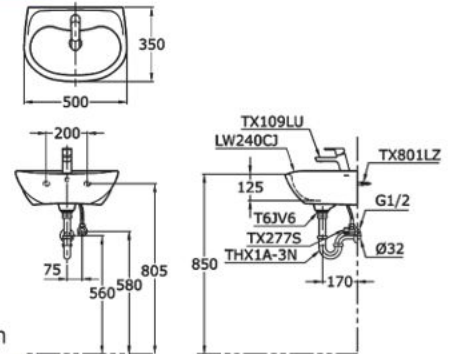

LW240CJ+THX1A-3N

Wall Hung Lavatory
500W X 350D X 850H mm