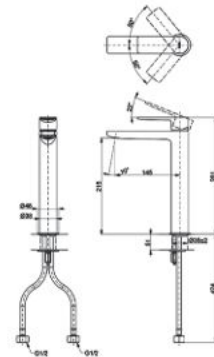

TLG13306D

Single Lever Lavatory Faucet
for Tall Vessel w/o Pop-up Waste