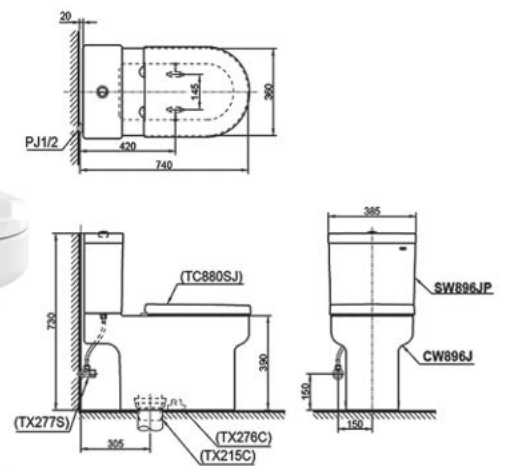

CLOSE COUPLED TOILET

CW273PJWS

Close Couple Toilet
Flush System : Tornado Flush
Bowl Shape : Elongated
Rough-In : 220 mm (THX918) - (S-Trap)
Seat & Cover : TC273SJ
Size : 410W X 725D X 875H mm

Matching Socket : THX918

CW960JWSSA

Close Couple Toilet
Flush system : Wash Down (Dual)
Bowl Shape : Elongated
Rough-In : 305mm (S-Trap)
Seat & Cover : TC950SJ
Size : 380W X 760D X 820H mm

C320E1#W

Close Coupled Toilet
Flush System : Siphon
Bowl Shape : Elongated
Rough-In : 180mm (P-Trap)
305mm (S-Trap)
Seat & Cover : TC385VS
Size : 379W X 695D X 763H mm

CW896JWS

Close Couple Toilet
Flush system : Wash Down
Bowl Shape : D-Shape
Rough-In : 305mm (S-Trap)
Seat & Cover : TC880SJ
Size : 385W X 740D X 730H mm

CW635PJWS

Close Coupled Toilet
Flush System : Wash Down
Bowl Shape : Elongated
Rough-In : 180mm (P-Trap)
250mm (S-Trap)
Seat & Cover : TC635SJ
Size : 400W X 690D X 723H mm

Matching Socket : THX918