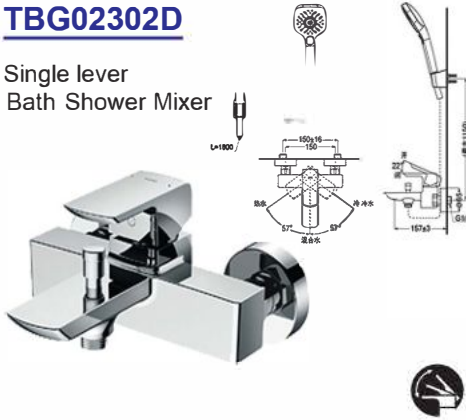

TBG02302D

Single lever
Bath Shower Mixer