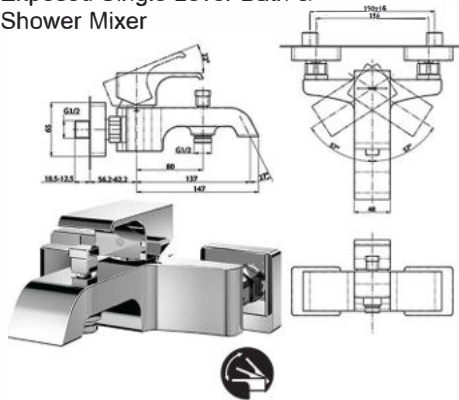

TBG08302B

Exposed Single Lever Bath & Shower Mixer