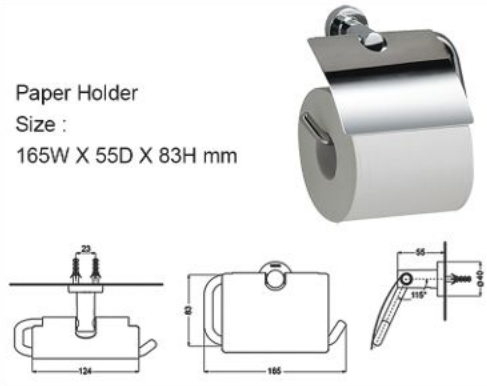

## L" SELECTION ACCESSORIES - ROUND

**YS406N5C**

**YRH406C**

Robe Hook  
Size :  
40 X 55D mm

**YH406RC**

Paper Holder  
Size :  
165W X 55D X 83H mm

**YTT406C**

Towel Ring  
Size :  
145 X 55D mm