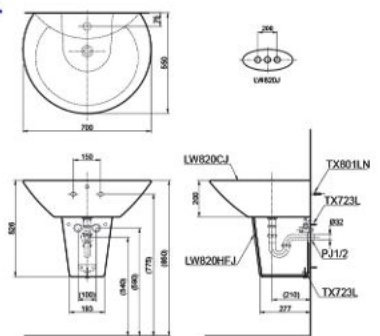

LW820CJ+LW820HFJ

Wall Hung Lavatory
700W X 550D X 850H mm