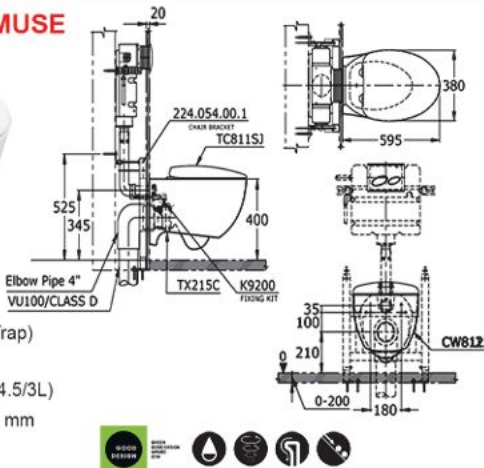

CW812RA LE MUSE

Wall Hung Toilet
Bowl Shape : Elongated
Rough-In : 180mm (P-Trap)
Seat & Cover : TC811SJ
Flush System : TORNADO (4.5/3L)
Size : 380W X 595D X 335H mm

BW812J LE MUSE

Wall Hung Bidet
Size : 380W X 595D X 315H mm