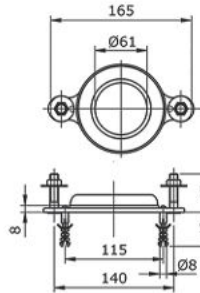

T64BW

Wall Flange With Seal Gasket