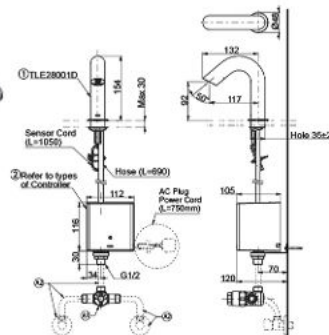

### TLE28001D

Desk Mounted  
Touchless Faucet ( Spout Only )  
Flow Rate : 1.3L/Min  
Required Parts : A & B & C  
Spout Opening  
Distance : H230mm  
L164mm

Auto Function

Eco Power

Soft Flow

Eco Cap

reddot winner 2021  
best of the bestGOOD DESIGN  
GREEN GOOD DESIGN  
AWARD  
2021