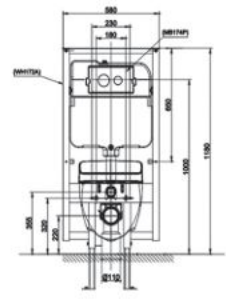

WASHLET® S7

CW812REA

Concealed Connection

- with Auto Flush ○ without Auto Flush

CW812REA | CW812REA
TCF47360GAA | TCF47360GAA
WH172AUDAT | WH172AUD
Kit : TCA546

Wall Hung Toilet with WASHLET S7
Flush System : Tornado Flush
Water Use : 4.5L / 3L
Bowl Shape : Elongated
Rough-in : 180mm (P-Trap)
Water Pressure: 0.05MPa~0.75MPa
Power Rating : 220~240V , 50/60Hz, 830~839W
Length of Power : 1.2M
Card

Need Push Plate

- Concealed Connection With Auto Flush + Kit
- Concealed Connection Without Auto Flush

CW822REA

Concealed Connection

- with Auto Flush ○ without Auto Flush

CW822REA | CW822REA
TCF47360GAA | TCF47360GAA
WH172AUDAT | WH172AUD
Kit : TCA546

Wall Hung Toilet with WASHLET S7
Flush System : Tornado Flush
Water Use : 4.5L / 3L
Bowl Shape : Elongated
Rough-in : 180mm (P-Trap)
Water Pressure: 0.05MPa~0.75MPa
Power Rating : 220~240V , 50/60Hz, 830~839W
Length of Power : 1.2M
Card

Need Push Plate

- Concealed Connection With Auto Flush + Kit
- Concealed Connection Without Auto Flush

TECHNOLOGIES	التقنيات	TECHNOLOGIES	التقنيات
TORNADO FLUSH	تصريف كإعصار	DEODORIZER	إمتصاص الروائح الكريهة
CEFIONTECT	سطح ناعم	HEATED SEAT	تسخين سطح المقعد
PREMIST	رش ذاتي	DRAYER	مجفف
EWATER+ BOWL & WAND & UNDER SEAT	ماء معالج كهربائياً للوعاء وعصا التنظيف	AUTO OPEN / CLOSE	فتح و غلق تلقائي
AIR-IN WONDER WAVE	مزج الهواء بالماء	● AUTO FLUSH	● تصريف تلقائي
RIM LESS	تصميم بلا حواف	WATER SAVING	توفير الماء