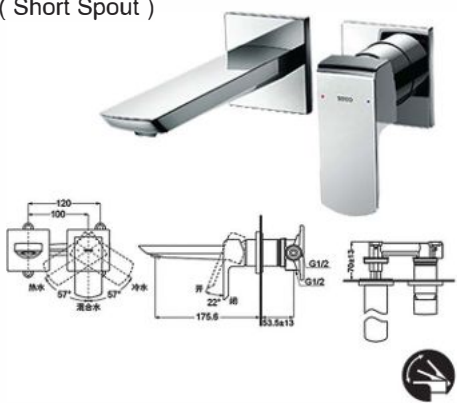

TLG02310D

Wall Mounted Lavatory Faucet
(Short Spout)