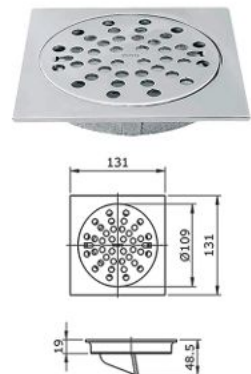

TX1CV2

Floor Drain With Mosquito Trap (131 X 131 mm)