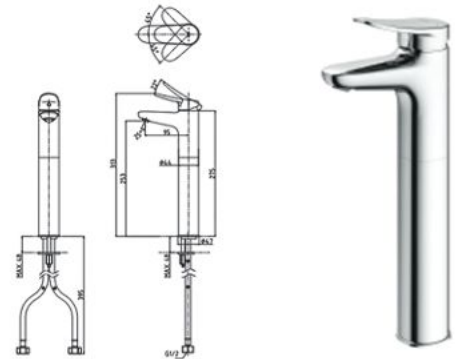

TLS04307D

Single Lever Lavatory Faucet
for Tall Vessel w/ Pop-up Waste