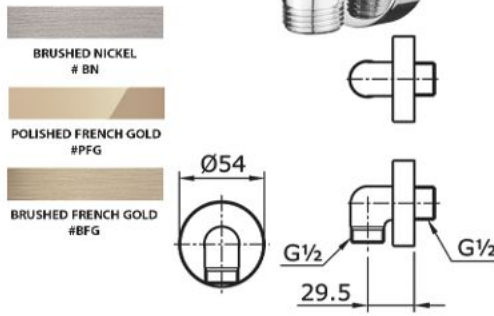

TX472SESMV1

Wall Outlet