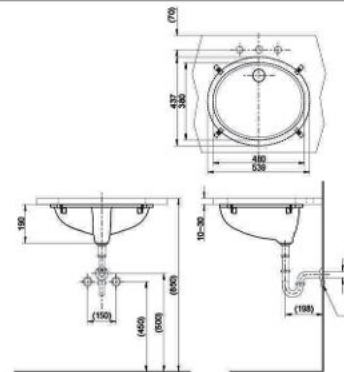

LAVATORIES

LW651JK1

L505E

LW569ME5T1

LW647CJ

LW587JW

LW595J

L548

LW540JK2

L501CE

LW542MUNW1