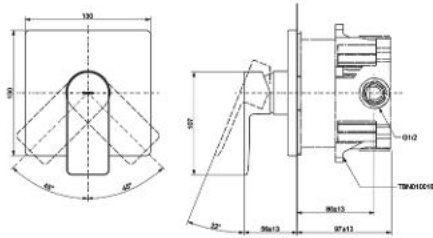

TBG13303D

Concealed Shower Mixer (With Panel)
* Need TBN01001D