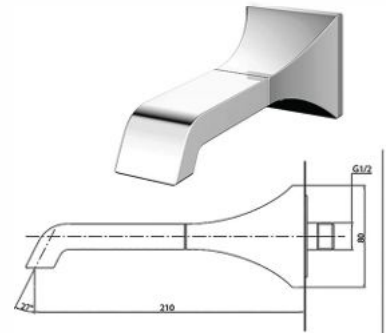

TBG08001B

Bath Spout