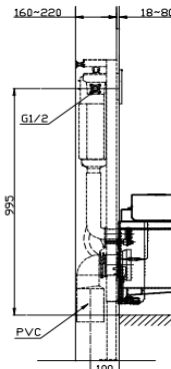

Technical Details and Description :

TOTO - Neorest LE I Wall Hung Water Closet
TCF994WA#NW1 = TOTO -Neorest LE I Washlet

ENVIRONMENTAL & TECHNICAL DATA

Flow Rate 4.5 L / 3L

Flow Chart : Not Applicable

Flush System : Tornado (Siphon Jet)
Rough-in : 305mm
Water Pressure : 0.05Mpa ~ 0.75Mpa
Power Rating : AC220 ~ 240V : 50/60 Hz
Length of Power Cord : 1.0m
Size : 424W x 679D x 460Hmm
Color : White
Seat & Cover - Plastic /
Remote Controller - Aluminum

CERTIFICATION / STANDARDS

Warranty 1 Year

Standards TOTO Industrial
Standards(JIS)

REMARKS

IMAGE

TECHNICAL DRAWING

NOTE : This (CW994) MAIN PRODUCT CODE not change - only will be change MAIN PRODUCT CODE end of Letter's Every Year as per SASO request

Type Push Plate

Item Code MB005DGN

Range Neorest LE

Material Glass

Colour White

Technical Details and Description :

TOTO - Push Button for WH036D with NEOREST LOGO

IMAGE