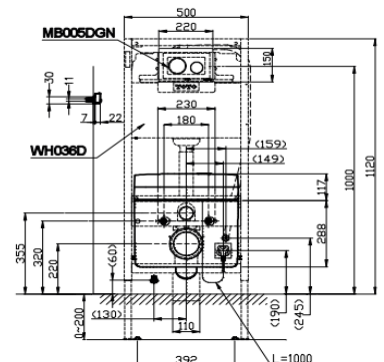

Technical Details and Description :

TOTO - Neorest LE I Wall Hung Water Closet
TCF994WA#NW1 = TOTO -Neorest LE I Washlet

ENVIRONMENTAL & TECHNICAL DATA

Flow Rate 4.5 L / 3L

Flow Chart : Not Applicable

Flush System : Tornado (Siphon Jet)
Rough-in : 305mm
Water Pressure : 0.05Mpa ~ 0.75Mpa
Power Rating : AC220 ~ 240V : 50/60 Hz
Length of Power Cord : 1.0m
Size : 424W x 679D x 460Hmm
Color : White
Seat & Cover - Plastic /
Remote Controller - Aluminum

CERTIFICATION / STANDARDS

Warranty 1 Year

Standards TOTO Industrial
Standards(JIS)

REMARKS

IMAGE

TECHNICAL DRAWING

NOTE : This (CW994) MAIN PRODUCT CODE not change - only will be change MAIN PRODUCT CODE end of Letter's Every Year as per SASO request

Type Push Plate

Item Code MB005DGN

Range Neorest LE

Material Glass

Colour White

Technical Details and Description :

TOTO - Push Button for WH036D with NEOREST LOGO

IMAGE

Technical Details and Description :

TOTO - Concealed Tank for Neorest LE I & LE II

IMAGE

ENVIRONMENTAL & TECHNICAL DATA

Flow Rate 4.8L & 3L dual flush

Flow Chart : Not Applicable

Water Inlet Requirement:
0.1MPa(Dynamic Pressure)(20L/min)~
0.75MPa(Static Pressure)