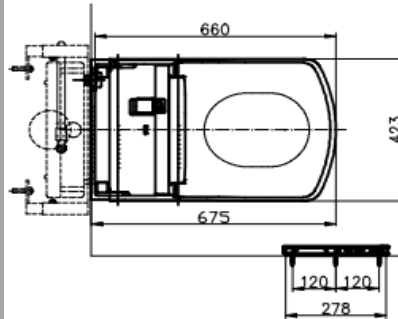

TECHNICAL DRAWING

NOTE : This (CW994) MAIN PRODUCT CODE not change - only will be change MAIN PRODUCT CODE end of Letter's Every Year as per SASO request

COMPONENTS