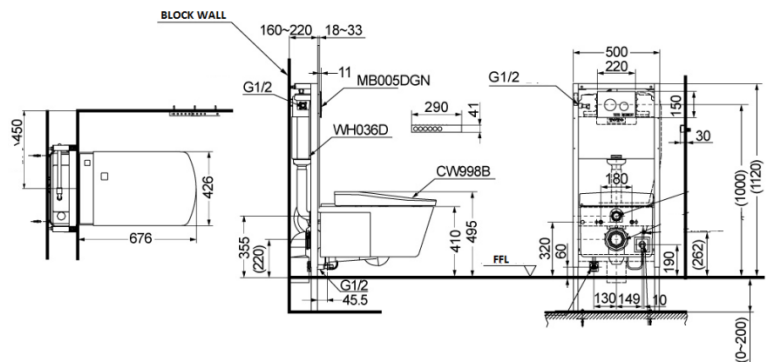

CERTIFICATION / STANDARDS

Warranty 1 Year

Standards TOTO Industrial Standards(JIS)

NOTE : This (WH036D) MAIN PRODUCT CODE not change - only will be change MAIN PRODUCT CODE end of Letter's Every Year as per SASO request

REMARKS

COMPONENTS