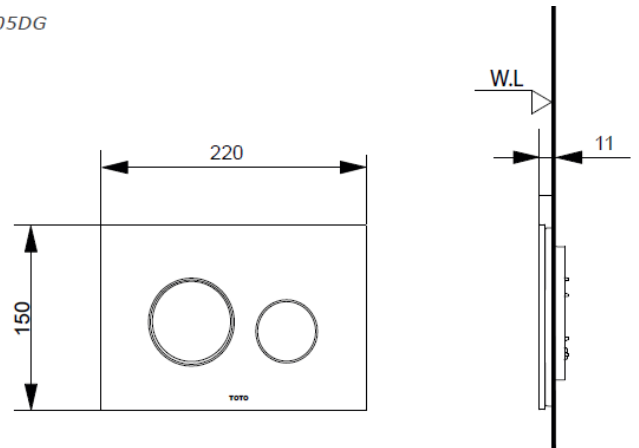

TECHNICAL DRAWING

MB005DG