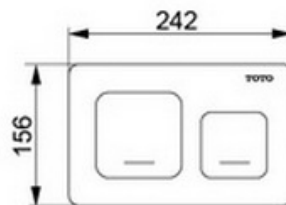

CERTIFICATION / STANDARDS

Warranty : 1 Year

Standards : TOTO Industrial Standards(JIS)

NOTE : This (MB003CPR2) MAIN PRODUCT CODE not change - only will be change MAIN PRODUCT CODE end of Letter's Every Year as per SASO request

REMARKS

COMPONENTS