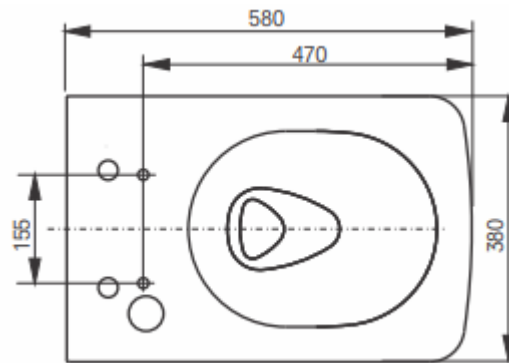

TECHNICAL DRAWING

NOTE : This (CW522HME5UNW1) MAIN PRODUCT CODE not change - only will be change MAIN PRODUCT CODE end of Letter's Every Year as per SASO request

COMPONENTS