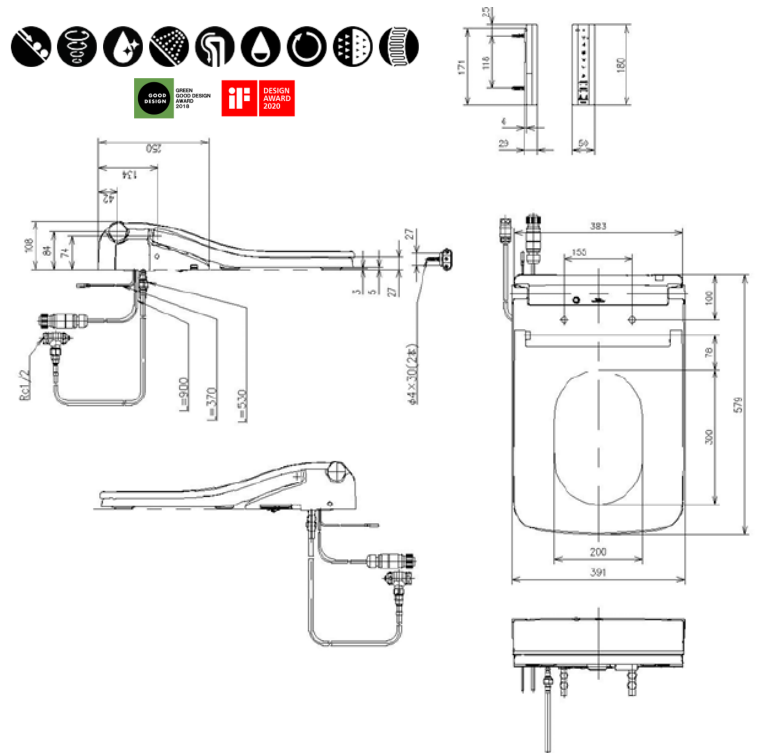

NOTE : This (TCF804CZ) MAIN PRODUCT CODE not change - only will be change MAIN PRODUCT CODE end of Letter's Every Year as per SASO request

COMPONENTS