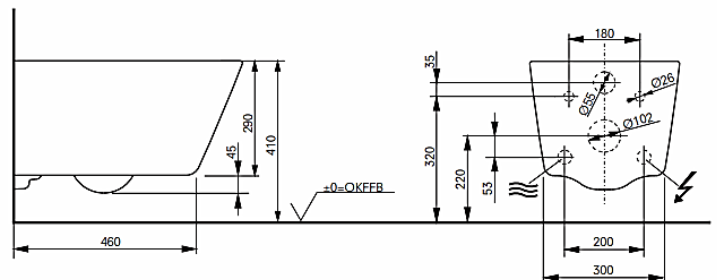

TECHNICAL DRAWING

NOTE : This (CW522HME5UNW1) MAIN PRODUCT CODE not change - only will be change MAIN PRODUCT CODE end of Letter's Every Year as per SASO request

COMPONENTS