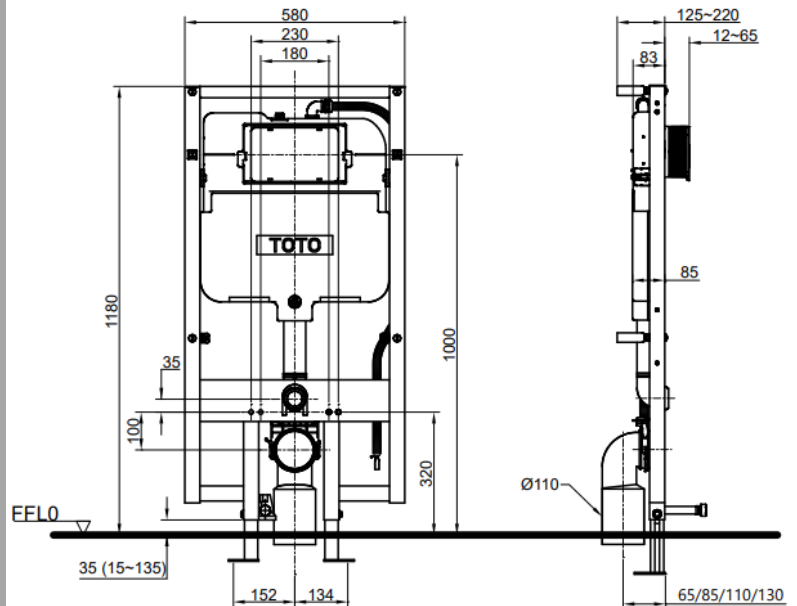

NOTE : This (WH172AAT) MAIN PRODUCT CODE not change - only will be change MAIN PRODUCT CODE end of Letter's Every Year as per SASO request

CERTIFICATION / STANDARDS

Warranty 1 Year

Standards TOTO Industrial Standards(JIS)

REMARKS

COMPONENTS