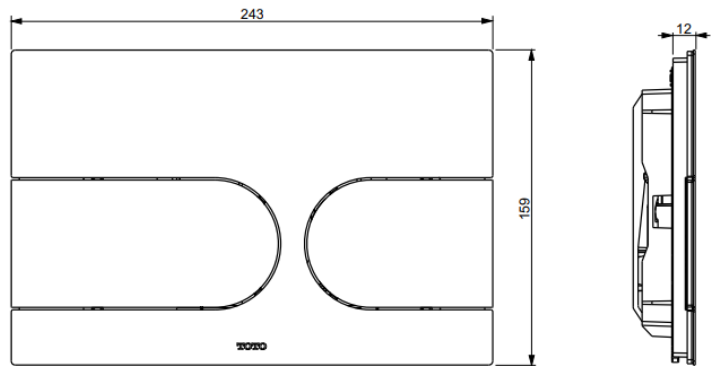

Technical Details and Description :

TOTO - Neorest WX I Wall Hung Water Closet
TCF95380GAA#NW1 = TOTO -Neorest WX I Washlet Unit

ENVIRONMENTAL & TECHNICAL DATA

Flow Rate	4.5 L / 3L
Flow Chart :	Not Applicable
Flush System :	TORNADO FLUSH
Rough-in :	H=220 mm
Water Pressure :	0.05Mpa ~ 0.75Mpa
Power Rating :	220~240V, 50/60Hz, 834~845
WLength of Power Cord :	0.5 m
Size :	449Wx675Dx447H mm
Color :	White
Seat & Cover -	Plastic /
Remote Controller -	Aluminum

TECHNICAL DATA SHEET

AL-OMRAN Trading Co.

Riyadh – Saudi Arabia
Website: alomrantrd.com

Tel: 0593851408
WhatsApp: 0595333434
Email: project@alomran.sa

DIGITAL CATALOGUE
SCAN HERE

PRODUCT DETAILS

Type	Push Plate
Item Code	MB177M
Range	Neorest WX
Material	SS 243x159x31.3mm
Colour	Chrome

Technical Details and Description :

TOTO - Push Button for WH175 with NEOREST LOGO

IMAGE

ENVIRONMENTAL & TECHNICAL DATA

Flow Rate : Not Applicable

Flow Chart : Not Applicable

TECHNICAL DRAWING

CERTIFICATION / STANDARDS