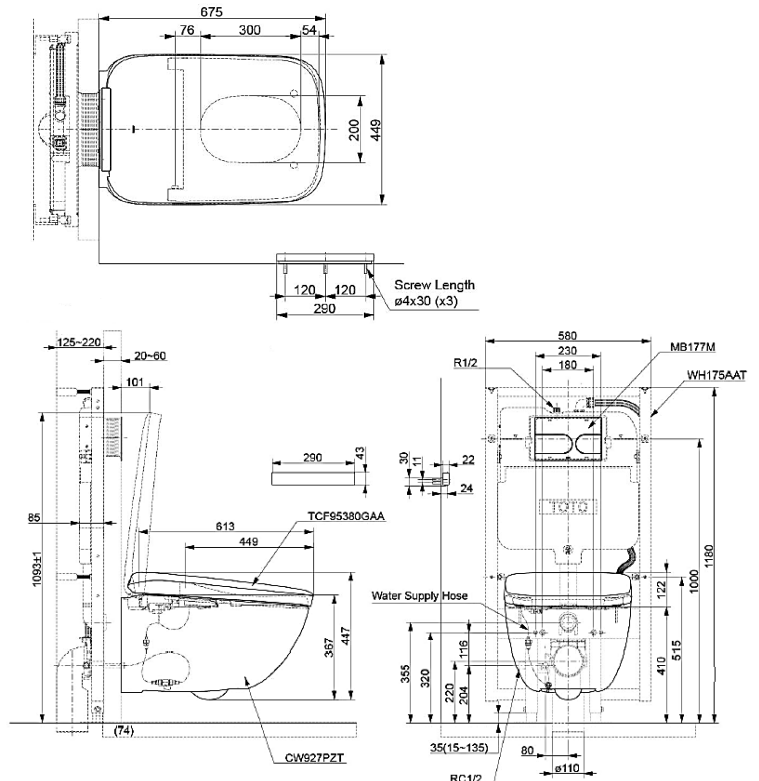

Note: Dashed lines are not part of product.

COMPONENTS