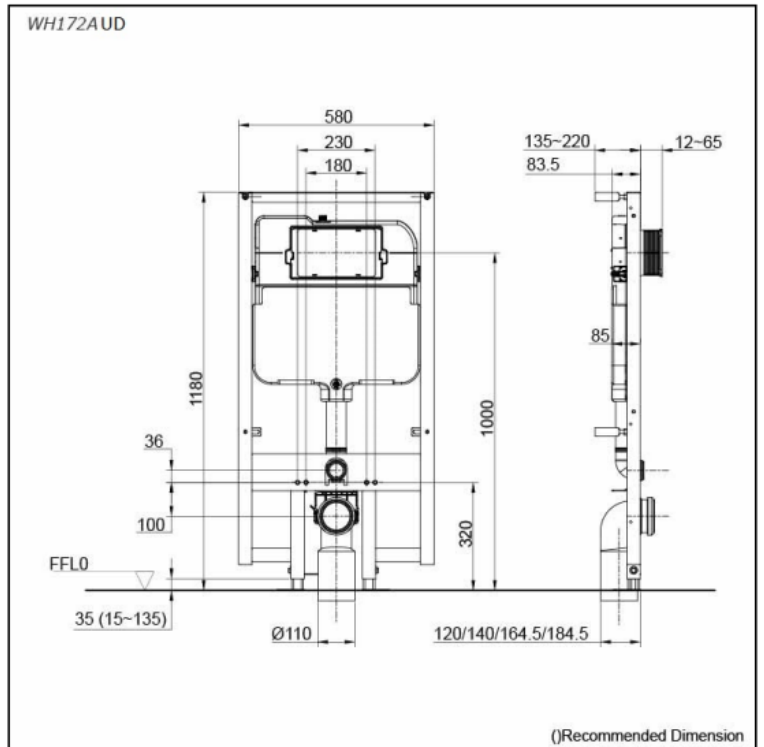

TOTO

TECHNICAL DATA SHEET

AL-OMRAN Trading Co.

Riyadh – Saudi Arabia
Website: alomrantrd.com

Tel: 0593851408
WhatsApp: 0595333434
Email: project@alomran.sa

DIGITAL CATALOGUE
SCAN HERE

PRODUCT DETAILS

Type	Concealed tank
Item Code	WH172AUD
Range	----
Material	Fame – Steel / Tank - Plastic
Colour	Blue

Technical Details and Description :

TOTO -Concealed Tank with Frame

IMAGE

ENVIRONMENTAL & TECHNICAL DATA

Flow Rate 0.05Mpa~0.75Mpa

Water Use : 4.5L / 3.0L

Water Inlet Requirement:
0.1MPa(Dynamic Pressure) (20L/min)~
0.75MPa(Static Pressure)

Remarks: Short tank

- Dual Flush System
- WATER SAVING
- Compatible with Wall Hung Toilet

*Any Model Wall Hung Toilet Suitable this
Concealed tank

Optional Parts :
Flush Panel

TECHNICAL DRAWING

NOTE : This (WH172AUD) MAIN PRODUCT CODE not change - only will be change MAIN PRODUCT CODE end of Letter's Every Year as per SASO request