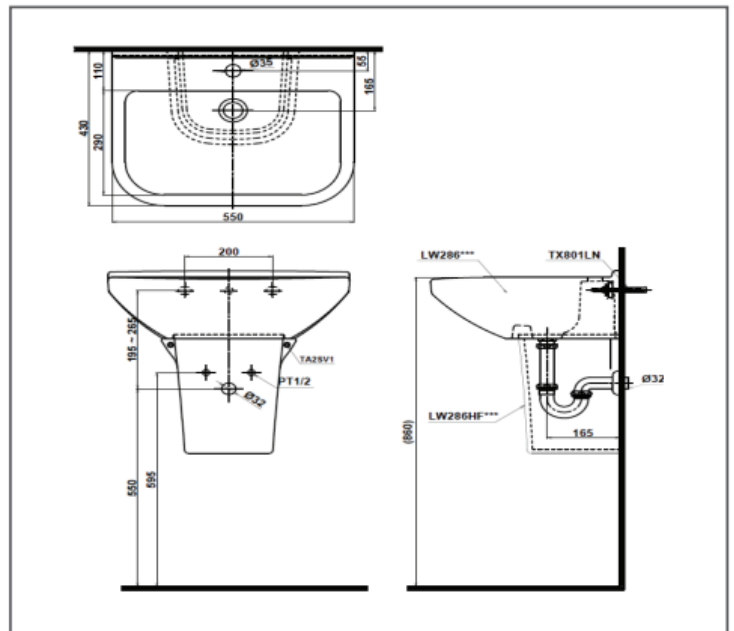

TECHNICAL DRAWING

LW286CME5