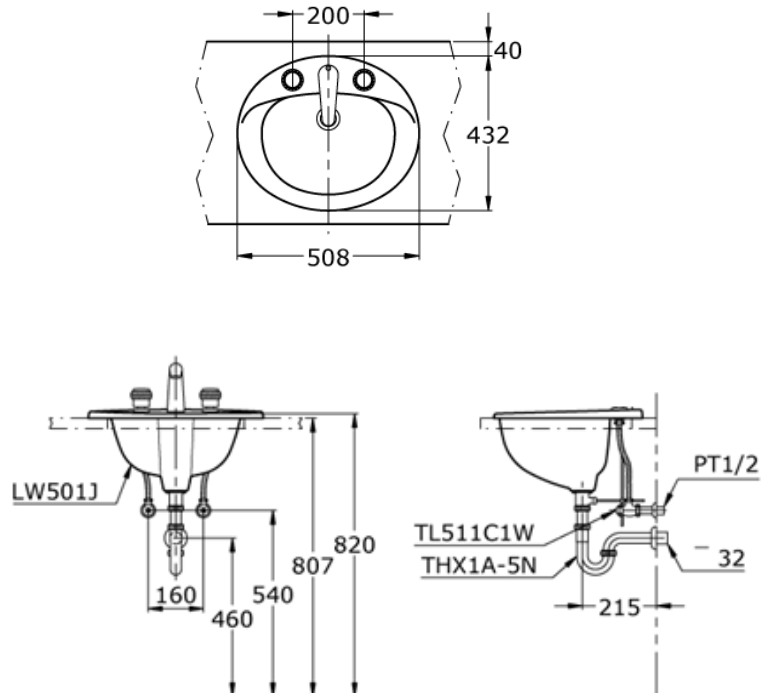

TOTO

TECHNICAL DATA SHEET

AL-OMRAN Trading Co.

Riyadh – Saudi Arabia
Website: alomrantrd.com

Tel: 0593851408
WhatsApp: 0595333434
Email: project@alomran.sa

DIGITAL CATALOGUE
SCAN HERE

PRODUCT DETAILS

Type	Lavatory
Item Code	L501CE
Range	*****
Material	Ceramic
Colour	White

Technical Details and Description :

TOTO -Self Rimming Counter Top Basin
508W x 432D x 25H mm

IMAGE

ENVIRONMENTAL & TECHNICAL DATA

Flow Rate Not Applicable

Flow Chart : Not Applicable

- Simple, elegant styling
- Large round internal bowl for comfortable use
- Above counter lavatory for easy installation and simple maintenance

Faucet not included

TECHNICAL DRAWING

NOTE : This (L501CE) MAIN PRODUCT CODE not change - only will be change MAIN PRODUCT CODE end of Letter's Every Year as per SASO request

CERTIFICATION / STANDARDS

Warranty	1 Year
Standards	TOTO Industrial Standards(JIS)