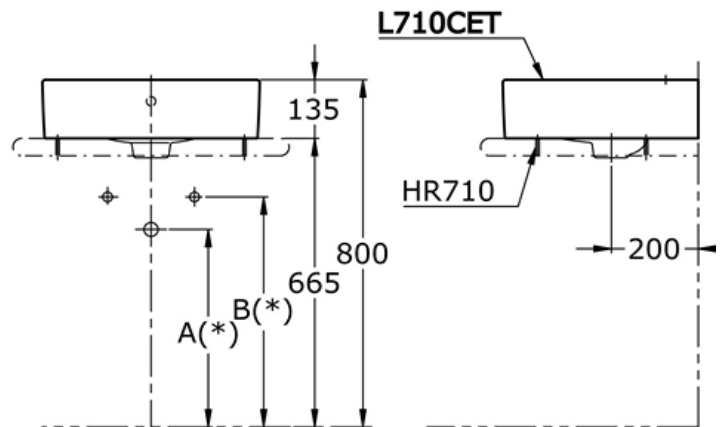

Technical Details and Description :

TOTO -Square Console Lavatory with Bracket
Size: 500W x 450D x 135H mm

ENVIRONMENTAL & TECHNICAL DATA

Flow Rate Not Applicable

Flow Chart : Not Applicable

- Contemporary styling
- CEFIONTECT technology: super smooth, ion barrier glazing for a clean lavatory Petite, for little space
- Rear Overflow

Faucet not included

LT710CTRE Console Lavatory
HHF7A100U Bracket

CERTIFICATION / STANDARDS

Warranty 1 Year

Standards TOTO Industrial Standards(JIS)

REMARKS

IMAGE

TECHNICAL DRAWING