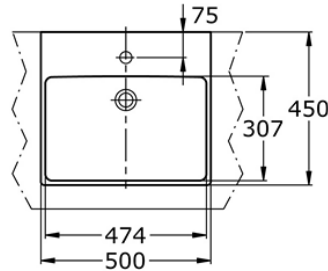

TECHNICAL DRAWING

NOTE : This (L710CTRE) MAIN PRODUCT CODE not change - only will be change MAIN PRODUCT CODE end of Letter's Every Year as per SASO request

COMPONENTS