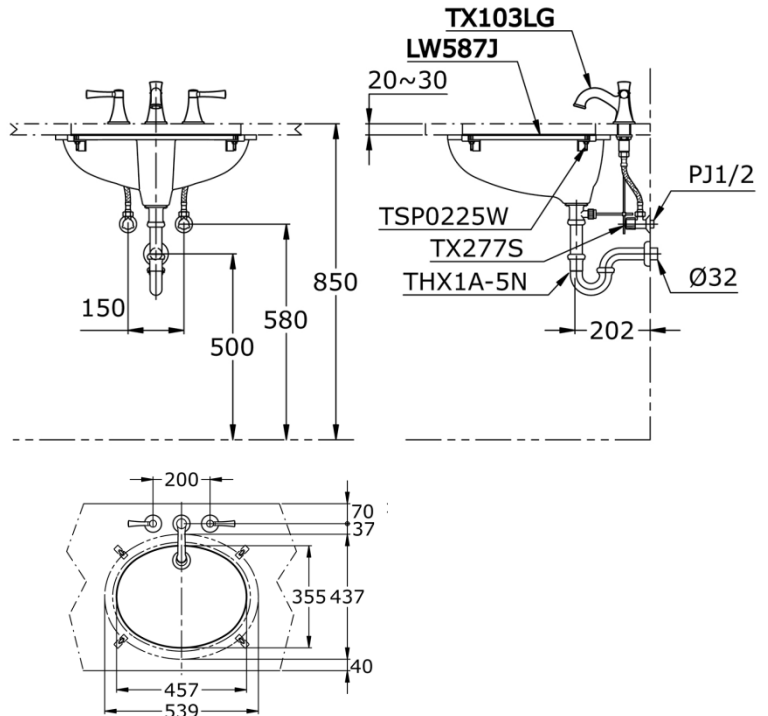

TOTO

TECHNICAL DATA SHEET

AL-OMRAN Trading Co.

Riyadh – Saudi Arabia
Website: alomrantrd.com

Tel: 0593851408
WhatsApp: 0595333434
Email: project@alomran.sa

DIGITAL CATALOGUE
SCAN HERE

PRODUCT DETAILS

Type	Under Counter Lavatory
Item Code	LW587J
Range	Lavatory
Material	Ceramic
Colour	White

Technical Details and Description :

TOTO - Under Counter Lavatory
Size: 457 x 355 mm (Opening)

ENVIRONMENTAL & TECHNICAL DATA

Flow Rate Not Applicable

Flow Chart : Not Applicable

- Simple, elegant styling
- Large internal bowl, comfortable for use
- **Faucet not included**
- LW587J Under Counter Lavatory
- **Optional Parts**
- TSP0225W Brackets & Screws

CERTIFICATION / STANDARDS

Warranty 1 Year

Standards TOTO Industrial Standards(JIS)

REMARKS

IMAGE

TECHNICAL DRAWING

NOTE : This (LW587J) MAIN PRODUCT CODE not change - only will be change MAIN PRODUCT CODE end of Letter's Every Year as per SASO request