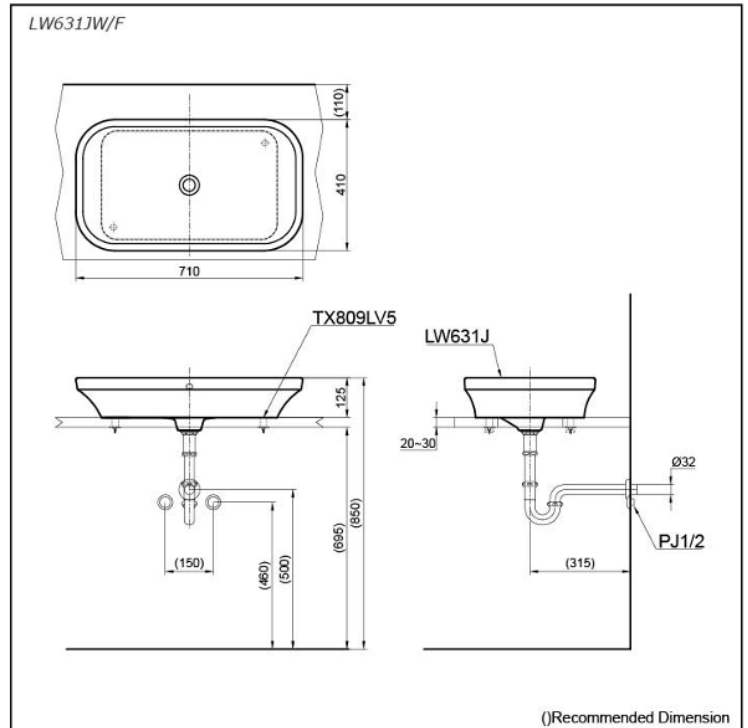

TOTO

TECHNICAL DATA SHEET

AL-OMRAN Trading Co.

Riyadh – Saudi Arabia
Website: alomrantrd.com

Tel: 0593851408
WhatsApp: 0595333434
Email: project@alomran.sa

DIGITAL CATALOGUE
SCAN HERE

PRODUCT DETAILS

Type	Console Lavatory
Item Code	LW631JW
Range	Lavatory
Material	Ceramic
Colour	White

Technical Details and Description :

TOTO - Console Lavatory W/Bracket
Size: 710W x 410D x 125H mm

IMAGE

ENVIRONMENTAL & TECHNICAL DATA

Flow Rate Not Applicable

Flow Chart : Not Applicable

Contemporary Styling Design

Faucet not included

**LW631J Console Lavatory
TX809LV5 Bracket**

TECHNICAL DRAWING

NOTE : This (LW631JW) MAIN PRODUCT CODE not change - only will be change MAIN PRODUCT CODE end of Letter's Every Year as per SASO request