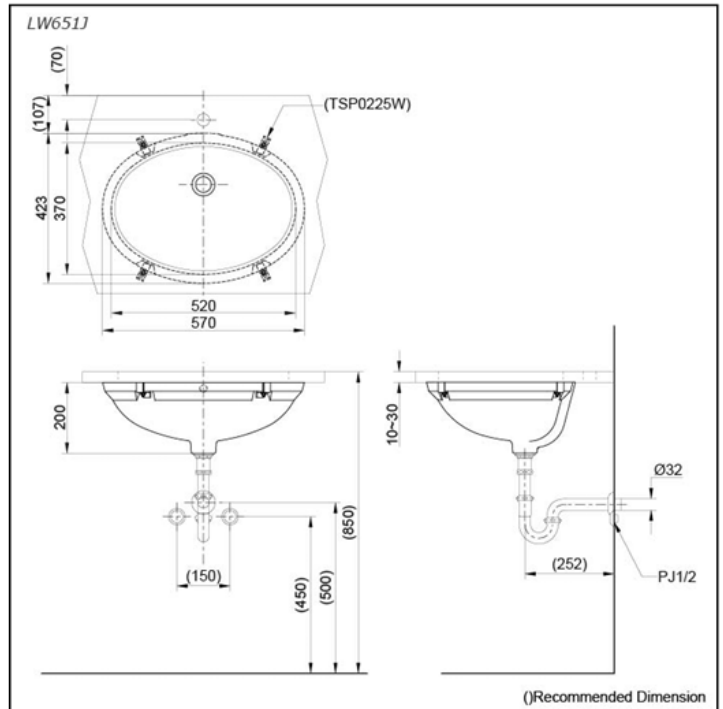

Technical Details and Description :

TOTO - Under Counter Lavatory
Size: 570W x 423D x 200H mm (Basin)
Size: 520W x 370D mm (Inner Lavatory)

IMAGE

ENVIRONMENTAL & TECHNICAL DATA

Flow Rate Not Applicable

Flow Chart : Not Applicable

- Rear overflow
- Under counter for easy maintenance

Faucet not included
LW651J Under Counter Lavatory

Optional Parts

TSP0225W Brackets & Screws

TECHNICAL DRAWING

NOTE : This (LW651JK1) MAIN PRODUCT CODE not change - only will be change MAIN PRODUCT CODE end of Letter's Every Year as per SASO request