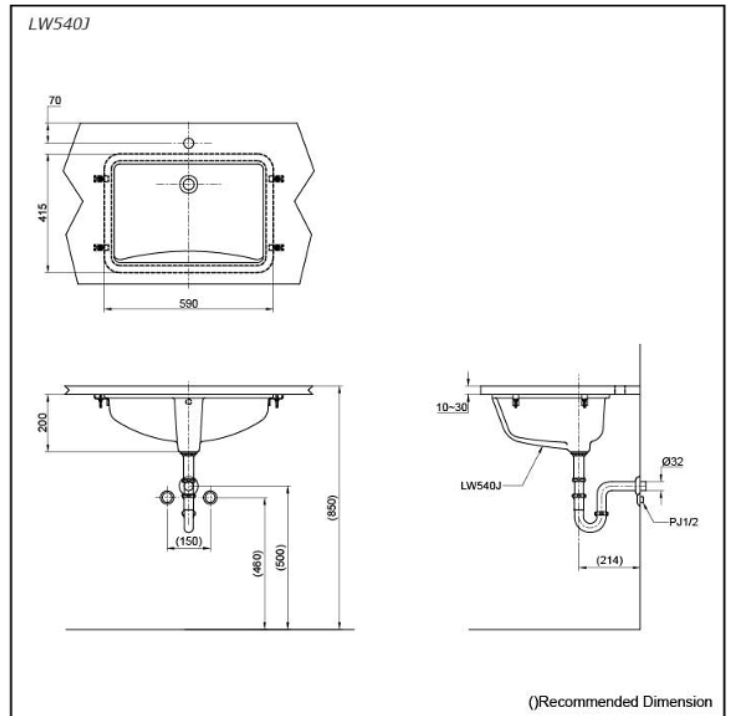

TECHNICAL DRAWING

NOTE : This (LW540J) MAIN PRODUCT CODE not change - only will be change MAIN PRODUCT CODE end of Letter's Every Year as per SASO request

CERTIFICATION / STANDARDS

Warranty 1 Year

Standards TOTO Industrial Standards(JIS)

REMARKS

Faucet is not included

COMPONENTS

Note: All recommended installation dimension are for reference only.