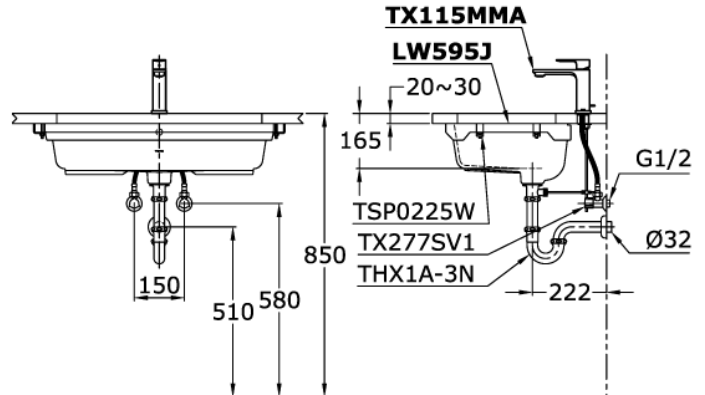

TECHNICAL DRAWING

LW 595 J