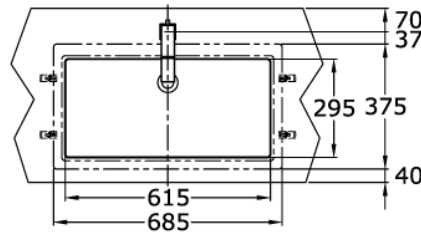

TECHNICAL DRAWING

LW 595 J