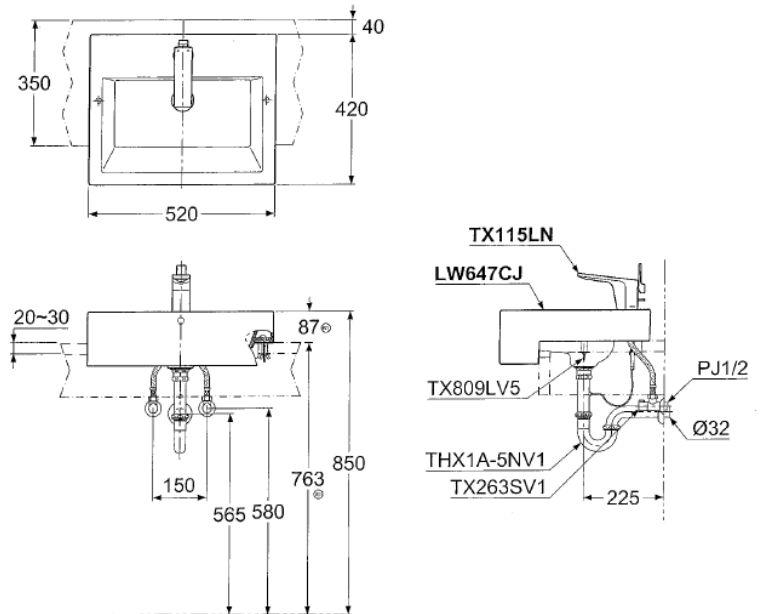

TOTO

TECHNICAL DATA SHEET

AL-OMRAN Trading Co.

Riyadh – Saudi Arabia
Website: alomrantrd.com

Tel: 0593851408
WhatsApp: 0595333434
Email: project@alomran.sa

DIGITAL CATALOGUE
SCAN HERE

PRODUCT DETAILS

Type	Semi Recessed Lavatory
Item Code	LW647CJ
Range	----
Material	Ceramic
Colour	White

Technical Details and Description :

TOTO - Semi Recessed Counter Lavatory
Size : 520W x 420D x 157H mm

IMAGE

ENVIRONMENTAL & TECHNICAL DATA

Flow Rate : Not Applicable

Flow Chart : Not Applicable

- Simple, elegant styling
- Rear overflow

- **Faucet not included**
- LW647CJ Semi Recessed Lavatory (Single Hole Faucet)
- LW647J Semi Recessed Lavatory (For 8" Faucet)

TECHNICAL DRAWING

CERTIFICATION / STANDARDS

Warranty : 1 Year

Standards : TOTO Industrial Standards (JIS)