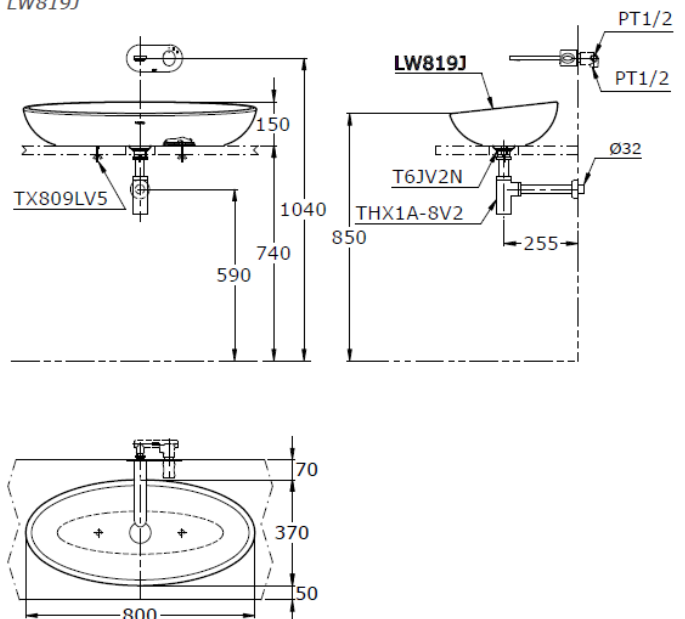

TECHNICAL DRAWING

LW819J

NOTE : This (LW819) MAIN PRODUCT CODE not change - only will be change MAIN PRODUCT CODE end of Letter's Every Year as per SASO request

COMPONENTS