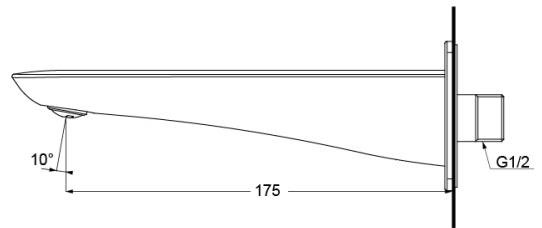

REMARKS

TECHNICAL DRAWING

NOTE : This (TBG02001B) MAIN PRODUCT CODE not change - only will be change MAIN PRODUCT CODE end of Letter's Every Year as per SASO request

COMPONENTS