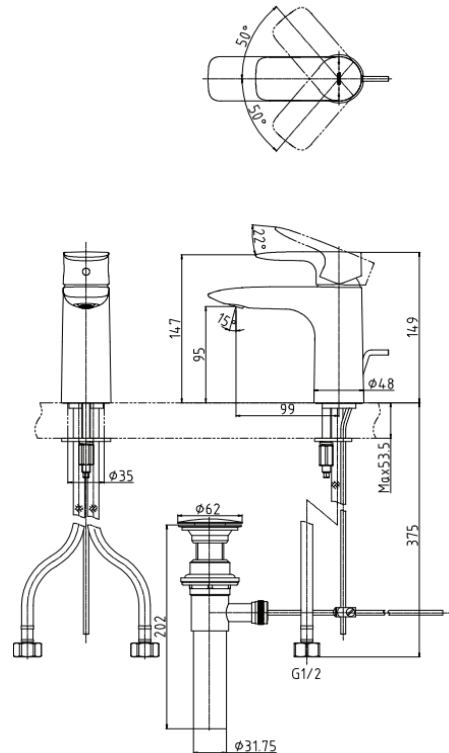

TOTO

TECHNICAL DATA SHEET

AL-OMRAN Trading Co.

Riyadh – Saudi Arabia
Website: alomrantrd.com

Tel: 0593851408
WhatsApp: 0595333434
Email: project@alomran.sa

DIGITAL CATALOGUE
SCAN HERE

PRODUCT DETAILS

Type	Faucet
Item Code	TLG04301DA
Range	GA - Series
Material	Brass
Colour	Chrome

Technical Details and Description :

TOTO – GA - Single Lever Lavatory Faucet (with pop-up)

IMAGE

reddot award 2018
winner

ENVIRONMENTAL & TECHNICAL DATA

Flow Rate 0.05 ~ 1.0 Mpa

Flow Chart : TBA

Design Concept is Gorgeous and Advance.
Long lasting, comfort glide mechanism for a smooth operation.
High corrosion resistance plating.

PRESSURE

TECHNICAL DRAWING

NOTE : This (TLG04301DA) MAIN PRODUCT CODE not change - only will be change MAIN PRODUCT CODE end of Letter's Every Year as per SASO request

CERTIFICATION / STANDARDS

Warranty	1 Year
Standards	TOTO Industrial Standards(JIS)