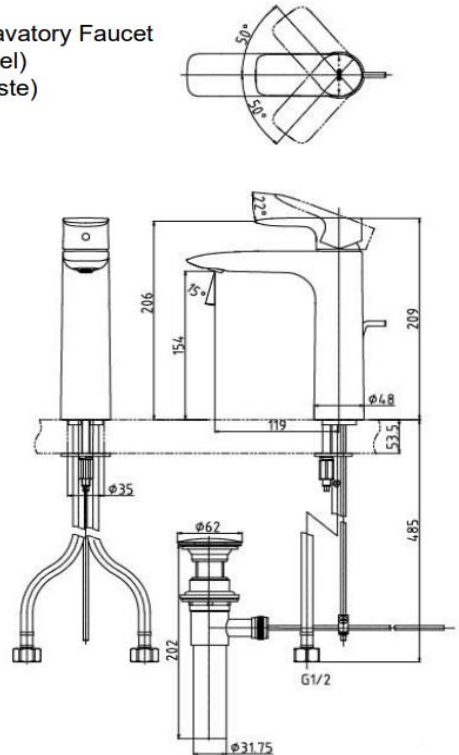

Technical Details and Description :

TOTO – GA - Single Lever Lavatory Faucet (Semi-tall Vessel) (w/ pop-up waste)

ENVIRONMENTAL & TECHNICAL DATA

Flow Rate 0.05 ~ 1.0 Mpa

Flow Chart : TBA

Design Concept is Gorgeous and Advance. Long lasting, comfort glide mechanism for a smooth operation.

REMARKS

IMAGE

TECHNICAL DRAWING

TLG04304DA
Single Lever Lavatory Faucet (Semi-tall Vessel) (w/ Pop-up Waste)

NOTE : This (TLG04304DA) MAIN PRODUCT CODE not change - only will be change MAIN PRODUCT CODE end of Letter's Every Year as per SASO request