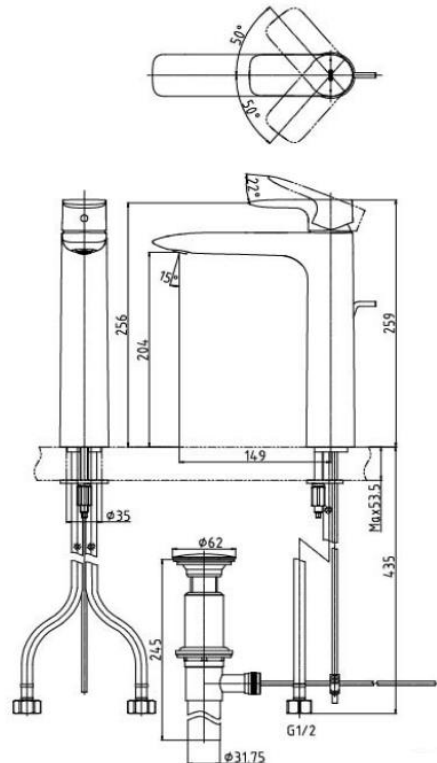

Technical Details and Description :

TOTO – GA - Single Lever Lavatory Faucet (Tall Vessel) (w/ Pop-up Waste)

reddot award 2018
winner

ENVIRONMENTAL & TECHNICAL DATA

Flow Rate 0.05 ~ 1.0 Mpa

Flow Chart : TBA

PRESSURE

CERTIFICATION / STANDARDS

Warranty	1 Year
Standards	TOTO Industrial Standards(JIS)

REMARKS

IMAGE

TECHNICAL DRAWING

NOTE : This (TLG04307DA) MAIN PRODUCT CODE not change - only will be change MAIN PRODUCT CODE end of Letter's Every Year as per SASO request

COMPONENTS