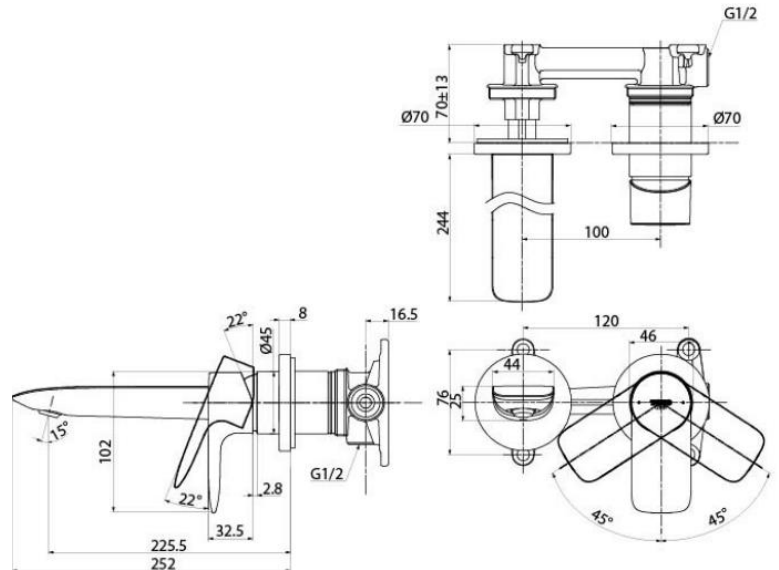

NOTE : This (TLG04310DA) MAIN PRODUCT CODE not change - only will be change MAIN PRODUCT CODE end of Letter's Every Year as per SASO request

COMPONENTS