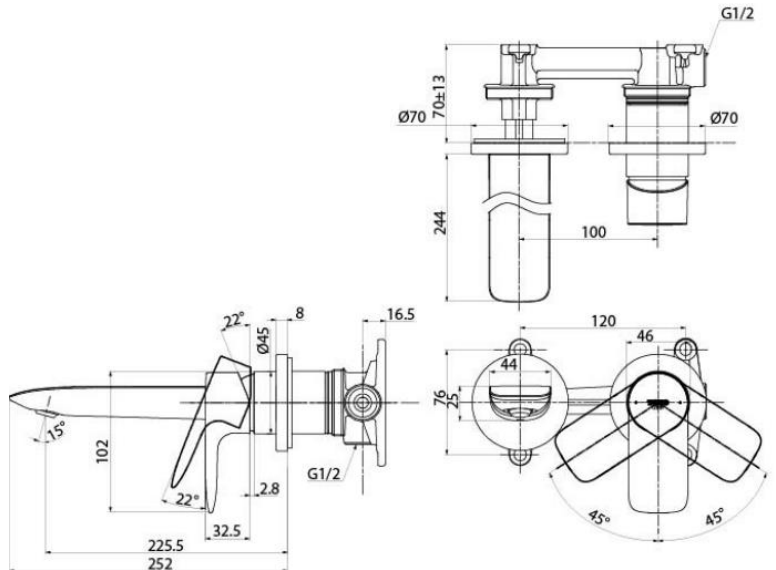

REMARKS

TECHNICAL DRAWING

NOTE : This (TLG04310DA) MAIN PRODUCT CODE not change - only will be change MAIN PRODUCT CODE end of Letter's Every Year as per SASO request

COMPONENTS