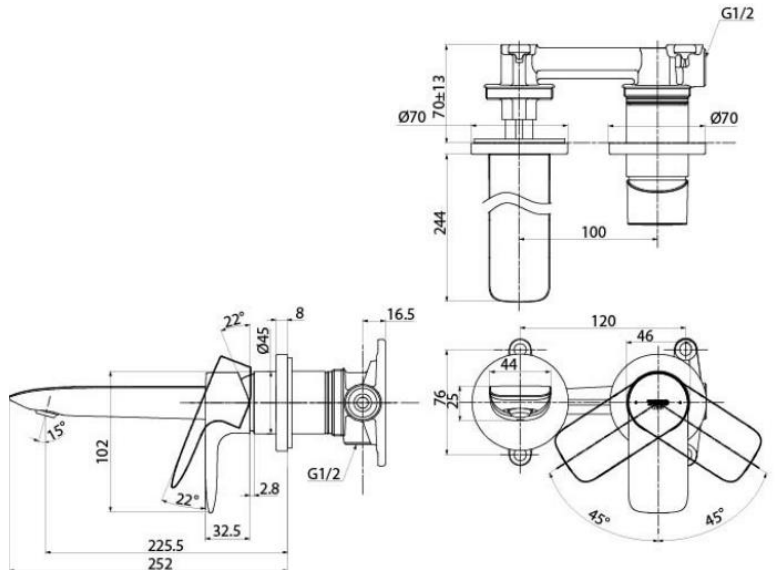

TECHNICAL DRAWING

NOTE : This (TLG04310DA) MAIN PRODUCT CODE not change - only will be change MAIN PRODUCT CODE end of Letter's Every Year as per SASO request

COMPONENTS