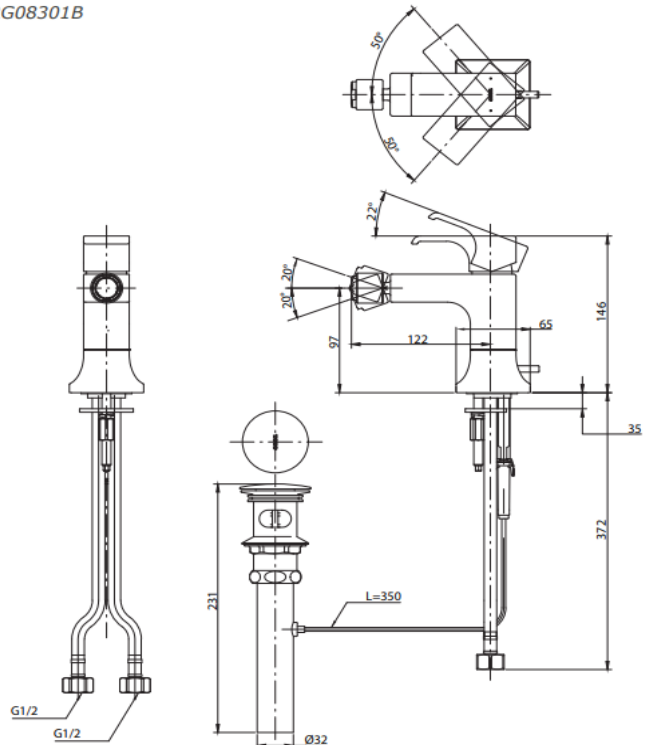

TOTO

TECHNICAL DATA SHEET

AL-OMRAN Trading Co.

Riyadh – Saudi Arabia
Website: alomrantrd.com

Tel: 0593851408
WhatsApp: 0595333434
Email: project@alomran.sa

DIGITAL CATALOGUE
SCAN HERE

PRODUCT DETAILS

Type	Faucet
Item Code	TRG08301B
Range	GC - Series
Material	Brass
Colour	Chrome

Technical Details and Description :

TOTO – GC Bidet Faucet w/ pop-up waste

IMAGE

ENVIRONMENTAL & TECHNICAL DATA

Flow Rate 0.05 ~ 1.0 Mpa

Flow Chart : TBA

- Design Concept is Gorgeous and Advance.
- Easy Installation and Usage

PRESSURE

CERTIFICATION / STANDARDS

Warranty	1 Year
Standards	TOTO Industrial Standards(JIS)

REMARKS

TECHNICAL DRAWING

TRG08301B

NOTE : This (TRG08301B) MAIN PRODUCT CODE not change - only will be change MAIN PRODUCT CODE end of Letter's Every Year as per SASO request

COMPONENTS