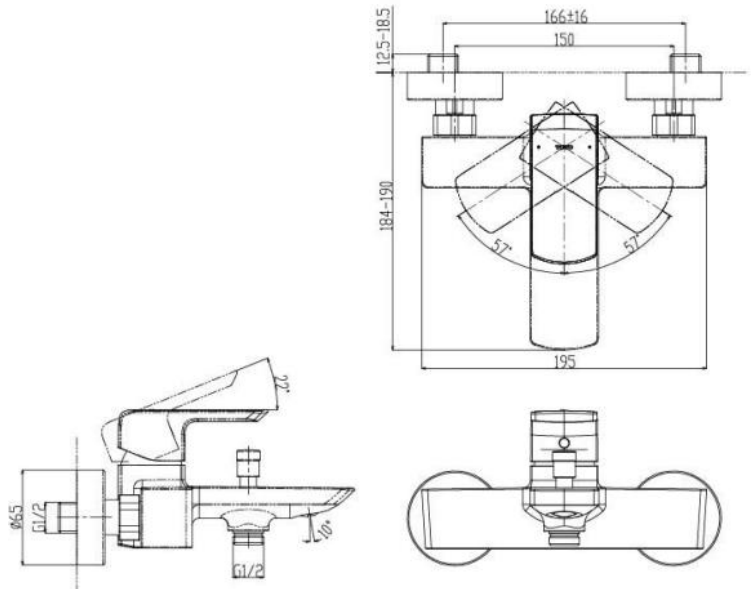

REMARKS

TECHNICAL DRAWING

TBG02302BA

NOTE : This (TBG02302BA) MAIN PRODUCT CODE not change - only will be change MAIN PRODUCT CODE end of Letter's Every Year as per SASO request

COMPONENTS