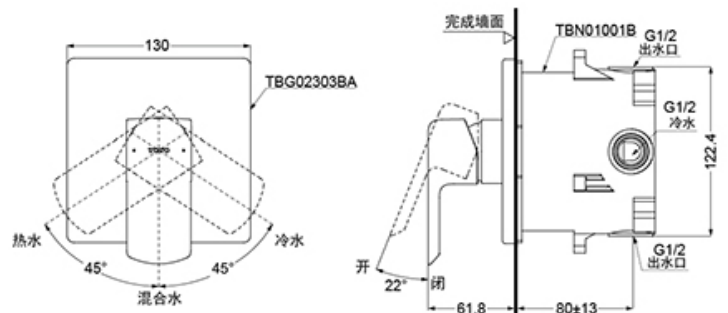

Technical Details and Description :

TOTO – GR - Single Lever Shower Mixer

IMAGE

ENVIRONMENTAL & TECHNICAL DATA

Flow Rate 0.05 ~ 1.0 Mpa

Flow Chart : TBA

- Elegant appearance.
- Beautiful curves reveal elegant taste.
- Easy installation and usage.

**Need TBN01001D
Concealed Box**

PRESSURE

CERTIFICATION / STANDARDS

Warranty 1 Year

Standards TOTO Industrial Standards(JIS)

REMARKS

TECHNICAL DRAWING

NOTE : This (TBG02303BA) MAIN PRODUCT CODE not change - only will be change MAIN PRODUCT CODE end of Letter's Every Year as per SASO request