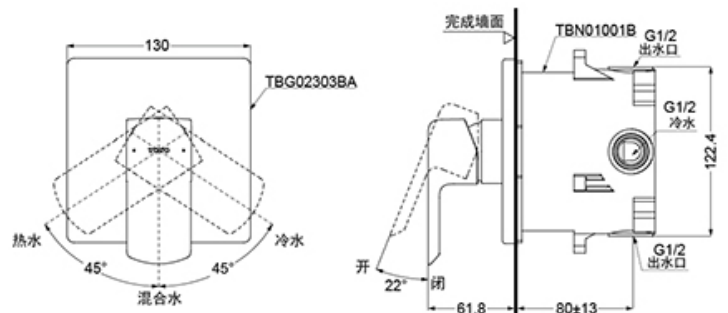

REMARKS

TECHNICAL DRAWING

NOTE : This (TBG02303BA) MAIN PRODUCT CODE not change - only will be change MAIN PRODUCT CODE end of Letter's Every Year as per SASO request

COMPONENTS