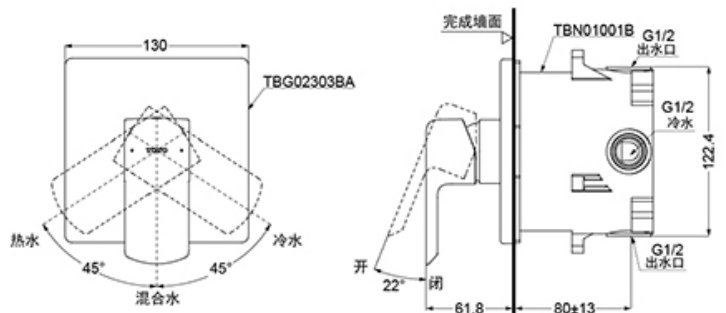

REMARKS

TECHNICAL DRAWING

NOTE : This (TBG02303BA) MAIN PRODUCT CODE not change - only will be change MAIN PRODUCT CODE end of Letter's Every Year as per SASO request

COMPONENTS