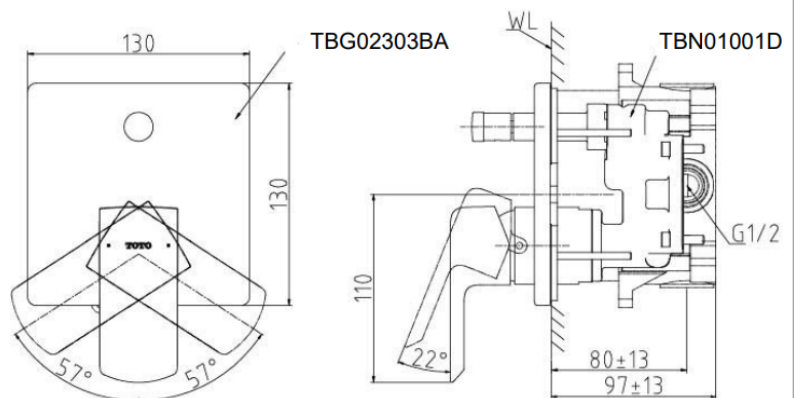

NOTE : This (TBG02304BA) MAIN PRODUCT CODE not change - only will be change MAIN PRODUCT CODE end of Letter's Every Year as per SASO request

COMPONENTS