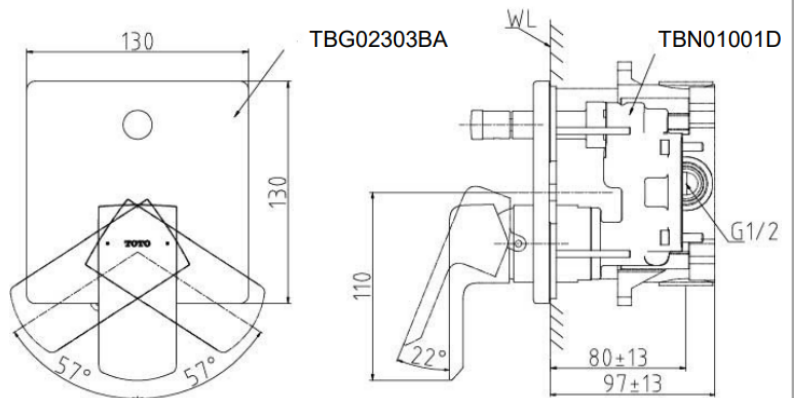

REMARKS

TECHNICAL DRAWING

TBG02303BA
Single Lever Shower Mixer with Diverter
TBN01001D
Concealed Box

NOTE : This (TBG02304BA) MAIN PRODUCT CODE not change - only will be change MAIN PRODUCT CODE end of Letter's Every Year as per SASO request

COMPONENTS