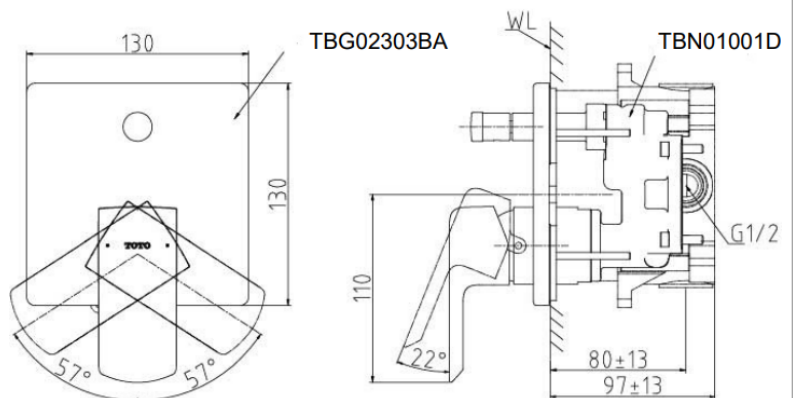

REMARKS

TECHNICAL DRAWING

TBG02303BA
Single Lever Shower Mixer with Diverter
TBN01001D
Concealed Box

NOTE : This (TBG02304BA) MAIN PRODUCT CODE not change - only will be change MAIN PRODUCT CODE end of Letter's Every Year as per SASO request

COMPONENTS