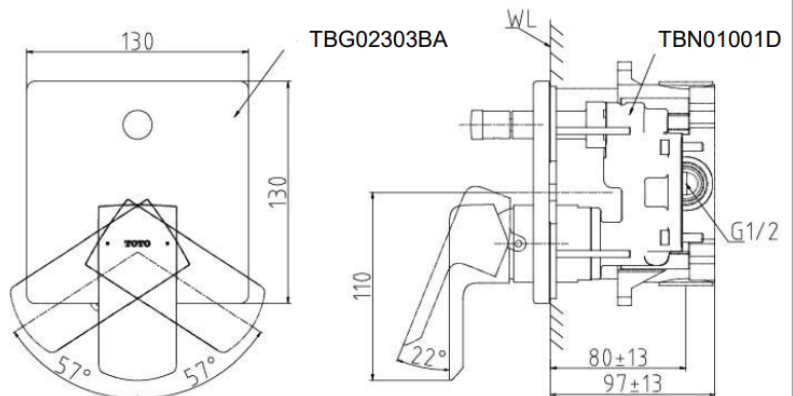

REMARKS

TECHNICAL DRAWING

TBG02303BA
Single Lever Shower Mixer with Diverter
TBN01001D
Concealed Box

NOTE : This (TBG02304BA) MAIN PRODUCT CODE not change - only will be change MAIN PRODUCT CODE end of Letter's Every Year as per SASO request

COMPONENTS