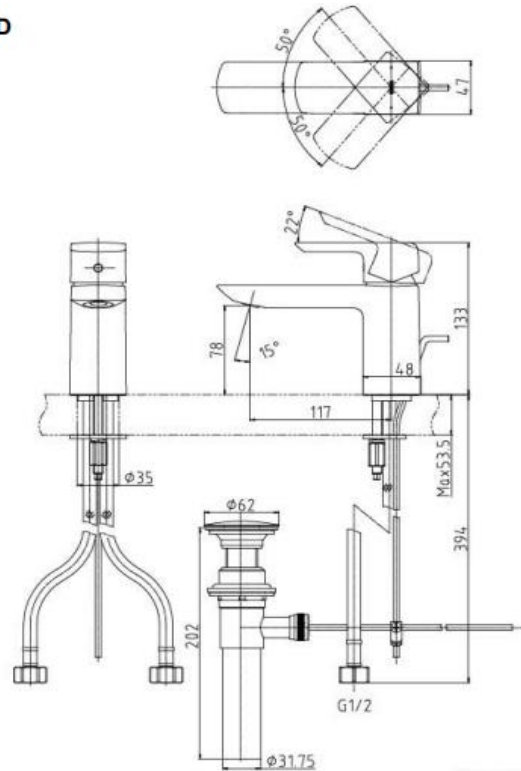

TOTO

TECHNICAL DATA SHEET

AL-OMRAN Trading Co.

Riyadh – Saudi Arabia
Website: alomrantrd.com

Tel: 0593851408
WhatsApp: 0595333434
Email: project@alomran.sa

DIGITAL CATALOGUE
SCAN HERE

PRODUCT DETAILS

Type	Faucet
Item Code	TLG02301D
Range	GR - Series
Material	Brass
Colour	Chrome

Technical Details and Description :

TOTO – GR - Single Lever Lavatory Faucet (w/ Pop-up Waste)

IMAGE

reddot award 2017
winner

ENVIRONMENTAL & TECHNICAL DATA

Flow Rate 0.05 ~ 1.0 Mpa

Flow Chart : TBA

Design Concept is Gorgeous and Regal
Long lasting, comfort glide mechanism for a smooth operation
High corrosion resistance plating
TOTO aerated water technology, ECOCAP adds air to the water to achieve full water jet with less amount of water usage.

PRESSURE

TECHNICAL DRAWING

TLG02301D

NOTE : This (TLG02301D) MAIN PRODUCT CODE not change - only will be change MAIN PRODUCT CODE end of Letter's Every Year as per SASO request

CERTIFICATION / STANDARDS

Warranty 1 Year