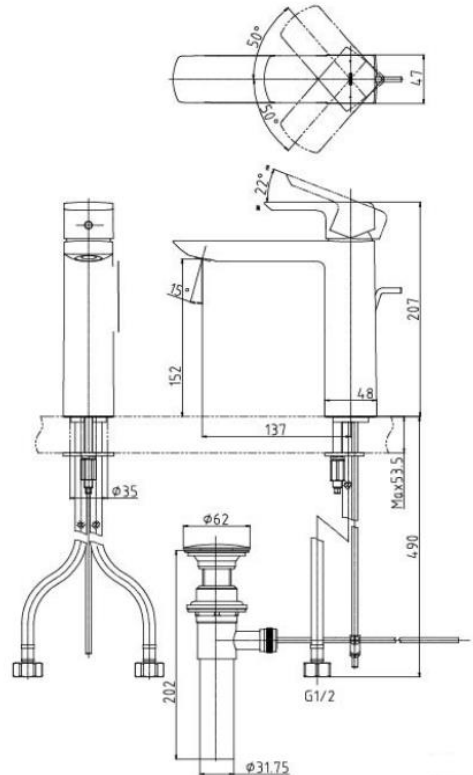

REMARKS

TECHNICAL DRAWING

TLG02304DA

NOTE : This (TLG02304DA) MAIN PRODUCT CODE not change - only will be change MAIN PRODUCT CODE end of Letter's Every Year as per SASO request

COMPONENTS