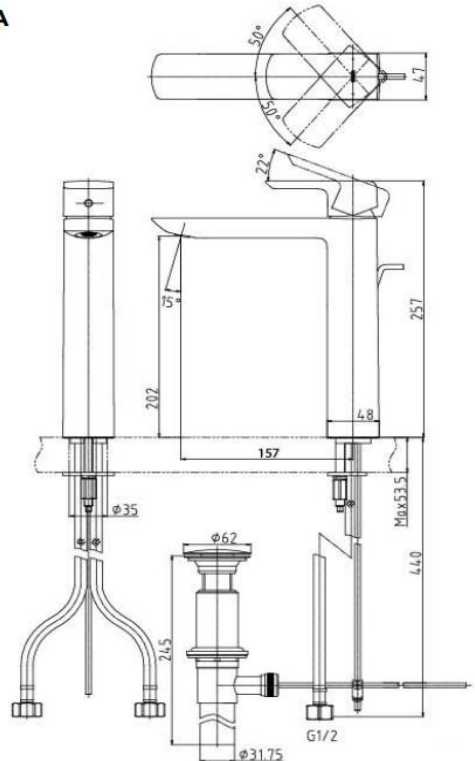

REMARKS

TECHNICAL DRAWING

TLG02307DA

NOTE : This (TLG02307DA) MAIN PRODUCT CODE not change - only will be change MAIN PRODUCT CODE end of Letter's Every Year as per SASO request

COMPONENTS