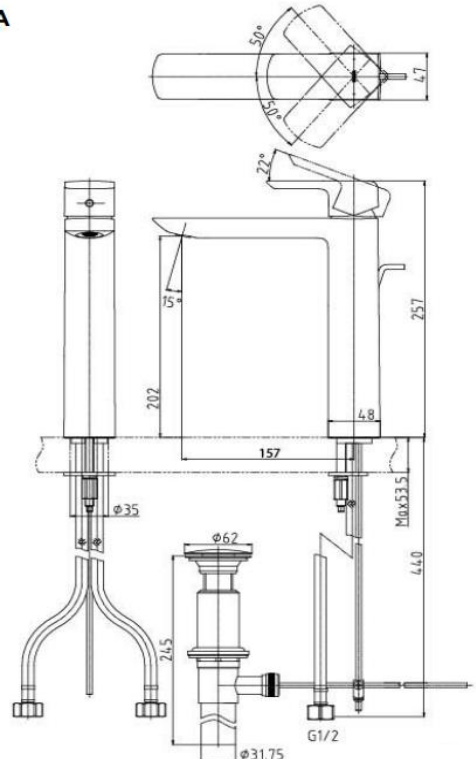

REMARKS

TECHNICAL DRAWING

TLG02307DA

NOTE : This (TLG02307DA) MAIN PRODUCT CODE not change - only will be change MAIN PRODUCT CODE end of Letter's Every Year as per SASO request

COMPONENTS