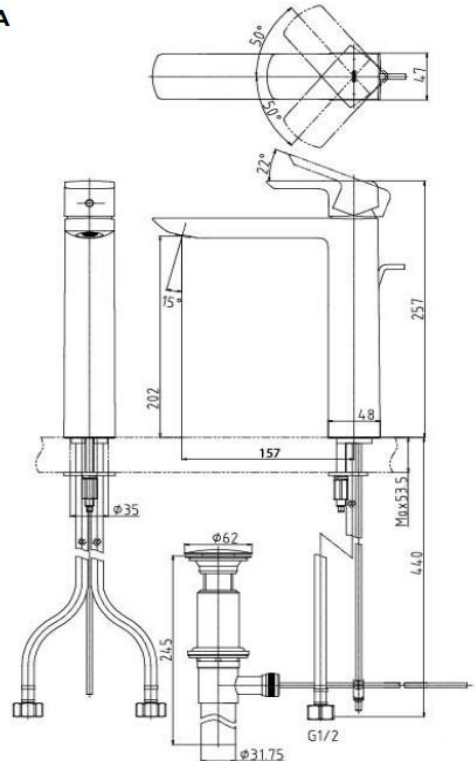

REMARKS

TECHNICAL DRAWING

TLG02307DA

NOTE : This (TLG02307DA) MAIN PRODUCT CODE not change - only will be change MAIN PRODUCT CODE end of Letter's Every Year as per SASO request

COMPONENTS