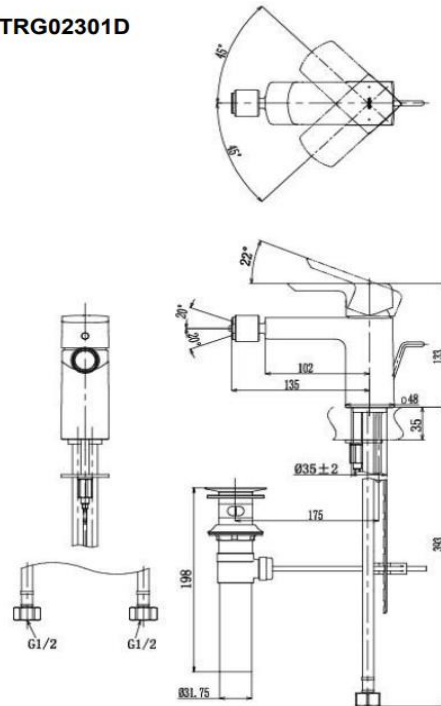

TOTO

TECHNICAL DATA SHEET

AL-OMRAN Trading Co.

Riyadh – Saudi Arabia
Website: alomrantrd.com

Tel: 0593851408
WhatsApp: 0595333434
Email: project@alomran.sa

DIGITAL CATALOGUE
SCAN HERE

PRODUCT DETAILS

Type	Faucet
Item Code	TRG02301D
Range	GR - Series
Material	Brass
Colour	Chrome

Technical Details and Description :

TOTO – GR - Bidet Faucet

IMAGE

ENVIRONMENTAL & TECHNICAL DATA

Flow Rate 0.05 ~ 1.0 Mpa

Flow Chart : TBA

Design concept is gorgeous and regal

PRESSURE

TECHNICAL DRAWING

TRG02301D

NOTE : This (TRG02301D) MAIN PRODUCT CODE not change - only will be change MAIN PRODUCT CODE end of Letter's Every Year as per SASO request

CERTIFICATION / STANDARDS

Warranty	1 Year
Standards	TOTO Industrial Standards(JIS)

REMARKS

COMPONENTS

Note: All recommended installation dimension are for reference only.