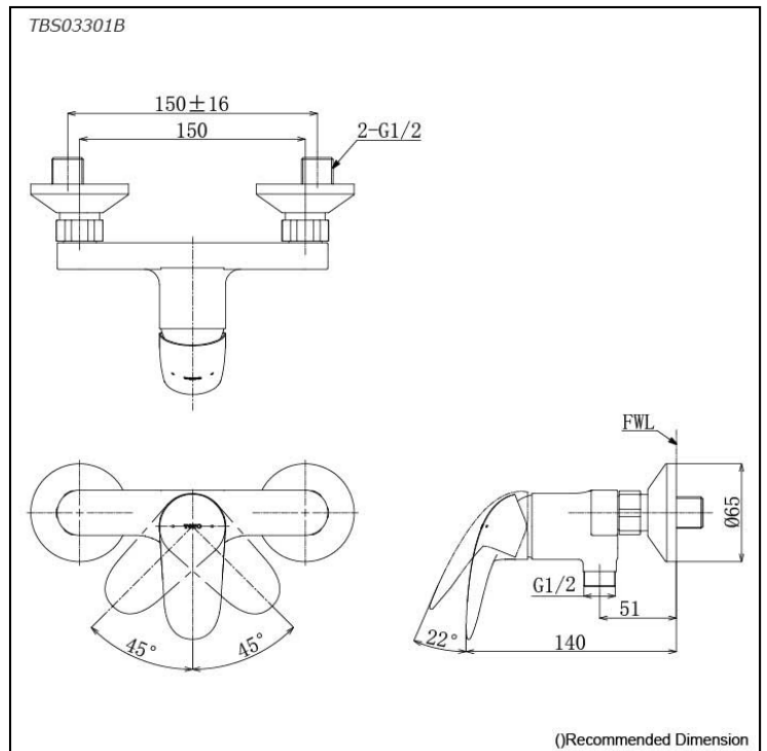

NOTE : This (TBS03301B) MAIN PRODUCT CODE not change - only will be change MAIN PRODUCT CODE end of Letter's Every Year as per SASO request

REMARKS

COMPONENTS