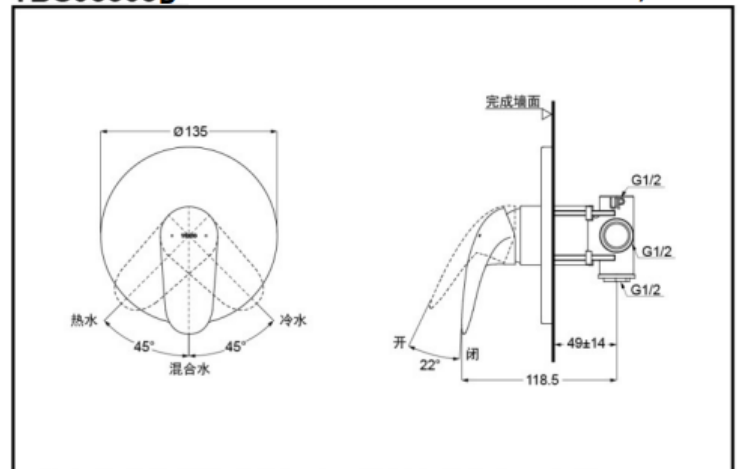

TECHNICAL DRAWING

TBS03303B

Wall-Mount Mixer/Valve