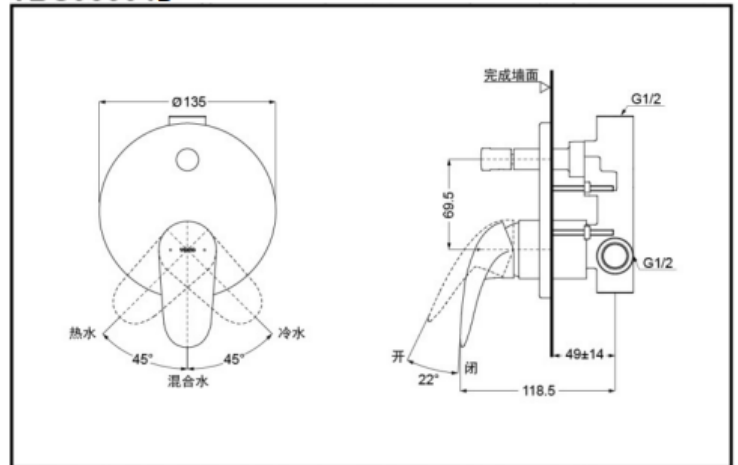

Technical Details and Description :

TOTO – LC - Single Lever Shower Mixer with Diverter

IMAGE

ENVIRONMENTAL & TECHNICAL DATA

Flow Rate 0.05 ~ 1.0 Mpa

Flow Chart : TBA

Contemporary styling

**Need TBN01001D
Concealed Box**

PRESSURE

CERTIFICATION / STANDARDS

Warranty	1 Year
Standards	TOTO Industrial Standards(JIS)

REMARKS

TECHNICAL DRAWING

TBS03304B

Wall-Mount Mixer/Valve

NOTE : This (TBS03304B) MAIN PRODUCT CODE not change - only will be change MAIN PRODUCT CODE end of Letter's Every Year as per SASO request

COMPONENTS