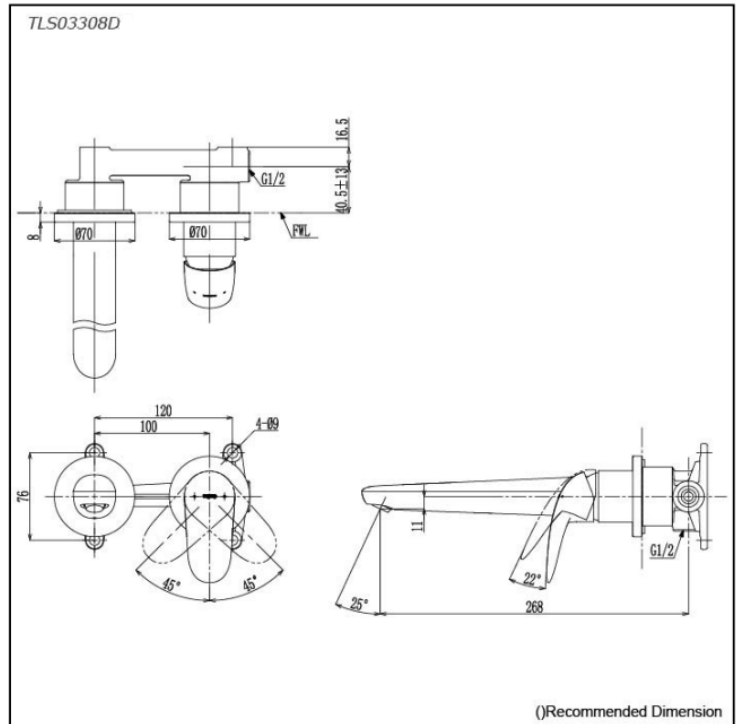

TOTO

TECHNICAL DATA SHEET

AL-OMRAN Trading Co.

Riyadh – Saudi Arabia
Website: alomrantrd.com

Tel: 0593851408
WhatsApp: 0595333434
Email: project@alomran.sa

DIGITAL CATALOGUE
SCAN HERE

PRODUCT DETAILS

Type	Faucet
Item Code	TLS03308D
Range	LC - Series
Material	Brass
Colour	Chrome

Technical Details and Description :

TOTO – LC Wall-Mount Single Lever Lavatory Faucet (Long Spout) (w/o Pop-up Waste)

IMAGE

ENVIRONMENTAL & TECHNICAL DATA

Flow Rate 0.05 ~ 1.0 Mpa

Flow Chart : TBA

Design Concept is Life and Curve
TOTO original cartridge for smooth control
High corrosion resistance plating
TOTO aerated water technology, ECOCAP adds air to the water to achieve full water jet with less amount of water usage.

PRESSURE

CERTIFICATION / STANDARDS

Warranty	1 Year
Standards	TOTO Industrial Standards(JIS)

REMARKS

TECHNICAL DRAWING

NOTE : This (TLS03308D) MAIN PRODUCT CODE not change - only will be change MAIN PRODUCT CODE end of Letter's Every Year as per SASO request