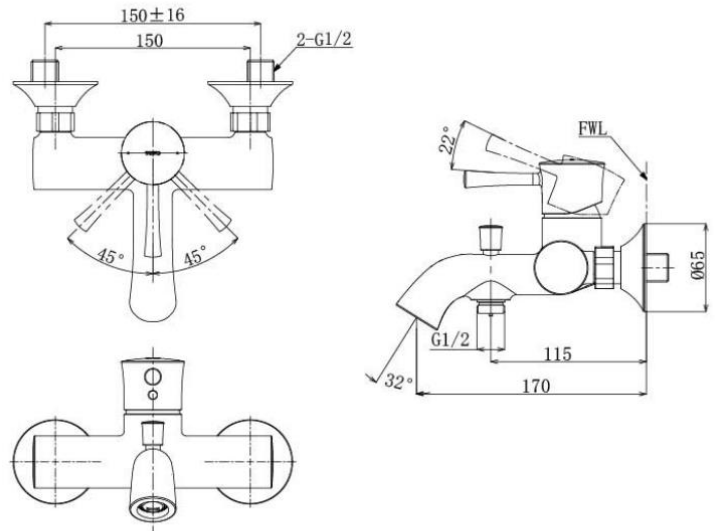

REMARKS

TECHNICAL DRAWING

TBS02302B

( )Recommended Dimension

NOTE : This (TBS02302B) MAIN PRODUCT CODE not change - only will be change MAIN PRODUCT CODE end of Letter's Every Year as per SASO request

COMPONENTS