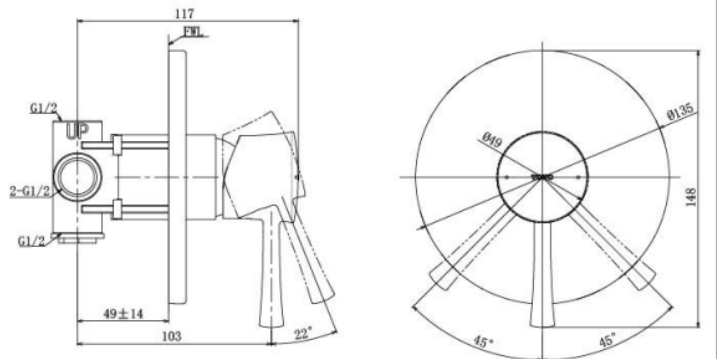

Technical Details and Description :

TOTO – LN - Single Lever Shower Mixer (w/ valve)

IMAGE

ENVIRONMENTAL & TECHNICAL DATA

Flow Rate 0.05 ~ 1.0 Mpa

Flow Chart : TBA

Design Concept is Life and Nostalgia
TOTO original cartridge for smooth control
High corrosion resistance plating

**Need TBN01001D
Concealed Box**

PRESSURE

CERTIFICATION / STANDARDS

Warranty	1 Year
Standards	TOTO Industrial Standards(JIS)

REMARKS

TECHNICAL DRAWING

TBS02303B

()Recommended Dimension