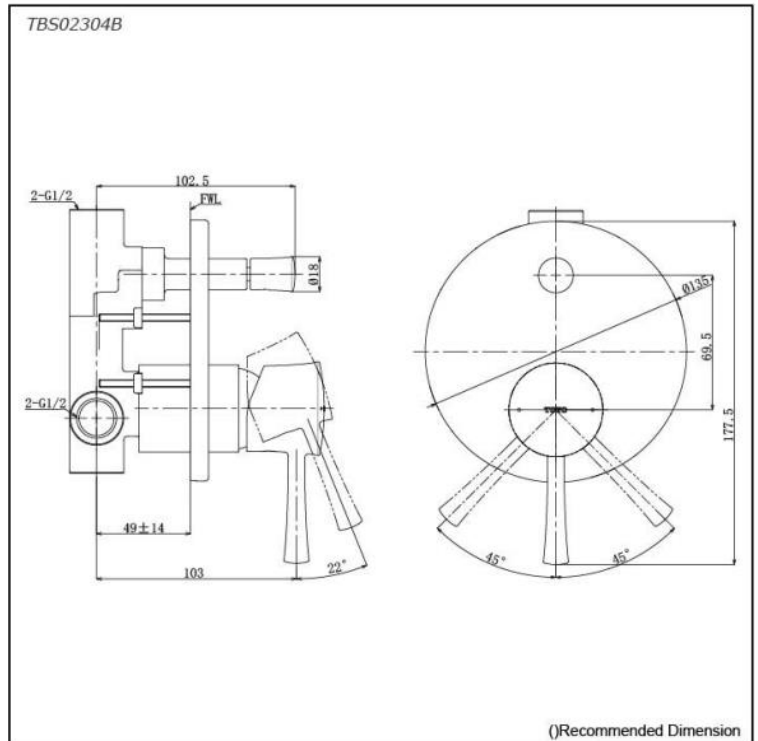

REMARKS

TECHNICAL DRAWING

NOTE : This (TBS02304B) MAIN PRODUCT CODE not change - only will be change MAIN PRODUCT CODE end of Letter's Every Year as per SASO request

COMPONENTS