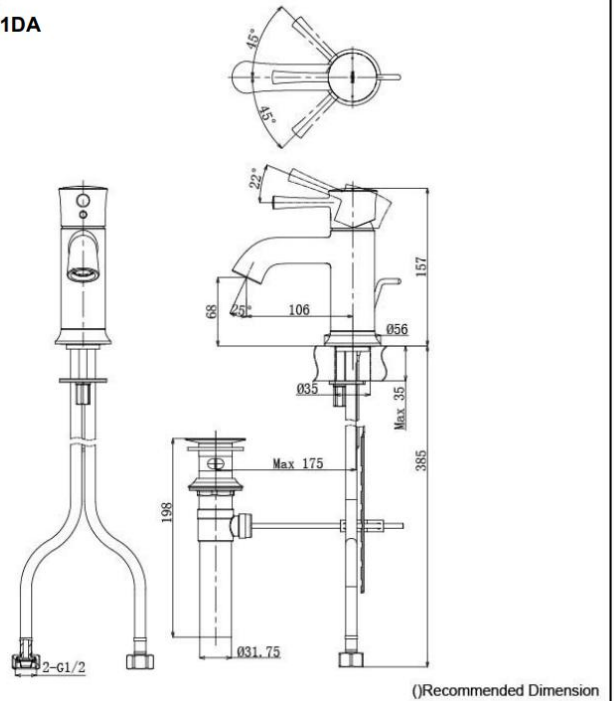

TOTO

TECHNICAL DATA SHEET

AL-OMRAN Trading Co.

Riyadh – Saudi Arabia
Website: alomrantrd.com

Tel: 0593851408
WhatsApp: 0595333434
Email: project@alomran.sa

DIGITAL CATALOGUE
SCAN HERE

PRODUCT DETAILS

Type	Faucet
Item Code	TLS02301DA
Range	LN - Series
Material	Brass
Colour	Chrome

Technical Details and Description :

TOTO – LN - Single Lever Lavatory Faucet (w/ Pop-up Waste)

IMAGE

ENVIRONMENTAL & TECHNICAL DATA

Flow Rate 0.05 ~ 1.0 Mpa

Flow Chart : TBA

Design Concept is Life and Curve
TOTO original cartridge for smooth control
High corrosion resistance plating
TOTO aerated water technology, ECOCAP adds air to the water to achieve full water jet with less amount of water usage.

PRESSURE

CERTIFICATION / STANDARDS

Warranty 1 Year

Standards TOTO Industrial Standards(JIS)

REMARKS

TECHNICAL DRAWING

TLS02301DA

NOTE : This (TLS02301DA) MAIN PRODUCT CODE not change - only will be change MAIN PRODUCT CODE end of Letter's Every Year as per SASO request

COMPONENTS