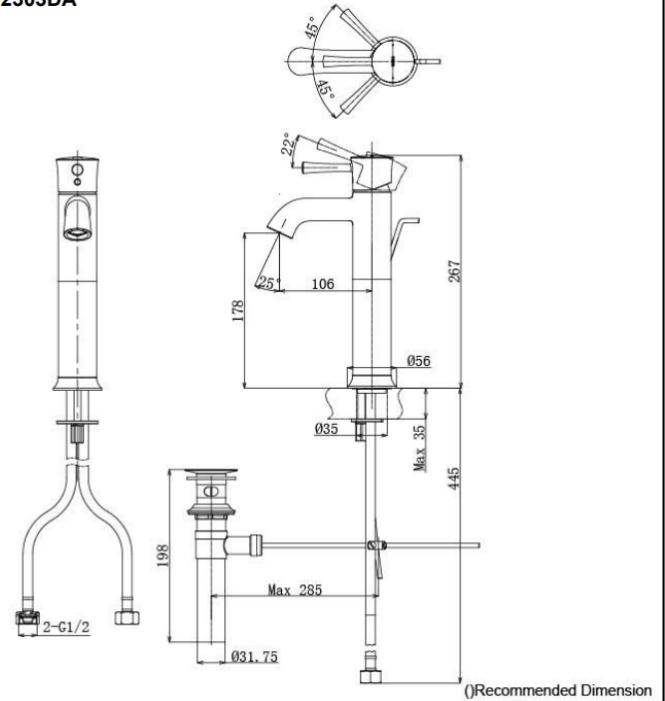

TOTO

TECHNICAL DATA SHEET

AL-OMRAN Trading Co.

Riyadh – Saudi Arabia
Website: alomrantrd.com

Tel: 0593851408
WhatsApp: 0595333434
Email: project@alomran.sa

DIGITAL CATALOGUE
SCAN HERE

PRODUCT DETAILS

Type	Faucet
Item Code	TLS02303DA
Range	LN - Series
Material	Brass
Colour	Chrome

Technical Details and Description :

TOTO – LN - Single Lever Lavatory Faucet (Semi-tall Vessel) (w/ Pop-up Waste)

IMAGE

ENVIRONMENTAL & TECHNICAL DATA

Flow Rate 0.05 ~ 1.0 Mpa

Flow Chart : TBA

Design Concept is Life and Curve
TOTO original cartridge for smooth control
High corrosion resistance plating
TOTO aerated water technology, ECOCAP adds air to the water to achieve full water jet with less amount of water usage.

PRESSURE

CERTIFICATION / STANDARDS

Warranty	1 Year
Standards	TOTO Industrial Standards(JIS)

REMARKS

TECHNICAL DRAWING

TLS02303DA

NOTE : This (TLS02303DA) MAIN PRODUCT CODE not change - only will be change MAIN PRODUCT CODE end of Letter's Every Year as per SASO request

COMPONENTS

Note: All recommended installation dimension are for reference only.