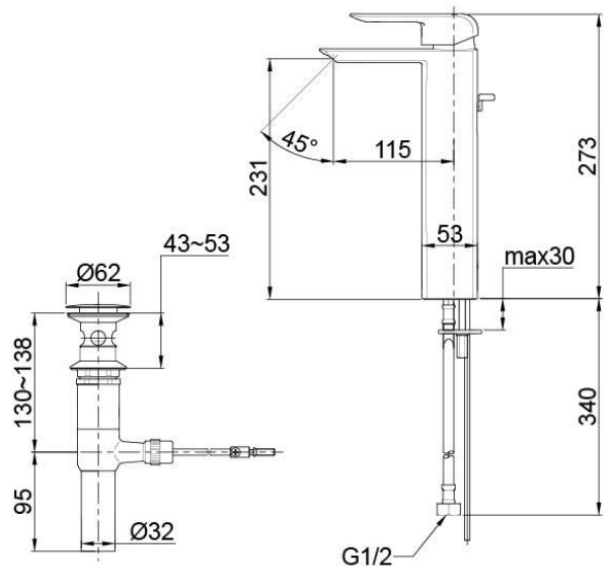

Technical Details and Description :

TOTO – COCKTAIL - Single Lever Lavatory Faucet (Semi-tall) (w/ pop-up waste)

IMAGE

ENVIRONMENTAL & TECHNICAL DATA

Flow Rate 0.05 ~ 1.0 Mpa

Flow Chart : TBA

Modern styling to complement the Cocktail design suite
Durable finishes
Bronze valve bodies
Pop-up drain

PRESSURE

CERTIFICATION / STANDARDS

Warranty 1 Year

Standards TOTO Industrial Standards(JIS)

REMARKS

TECHNICAL DRAWING

TX116LKBR-SA

()Recommended Dimension

NOTE : This (TX116LKBR-SA) MAIN PRODUCT CODE not change - only will be change MAIN PRODUCT CODE end of Letter's Every Year as per SASO request

COMPONENTS

Note: All recommended installation dimension are for reference only.