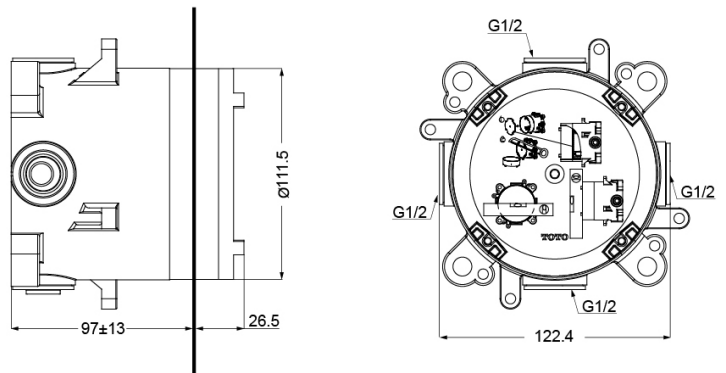

Type	Mini Unit
Item Code	TBN01001B
Range	Concealed Box
Material	ABS PLASTIC
Colour	Chrome

Technical Details and Description :

TOTO – MINI UNIT

ENVIRONMENTAL & TECHNICAL DATA

Flow Rate 0.05 ~ 1.0 Mpa

Flow Chart : Not Applicable

- Easy installation and usage.

Mini Unit

IMAGE

TECHNICAL DRAWING

CERTIFICATION / STANDARDS

Warranty 1 Year

Standards TOTO Industrial Standards(JIS)

NOTE : This (TBV01001B) MAIN PRODUCT CODE not change - only will be change MAIN PRODUCT CODE end of Letter's Every Year as per SASO request