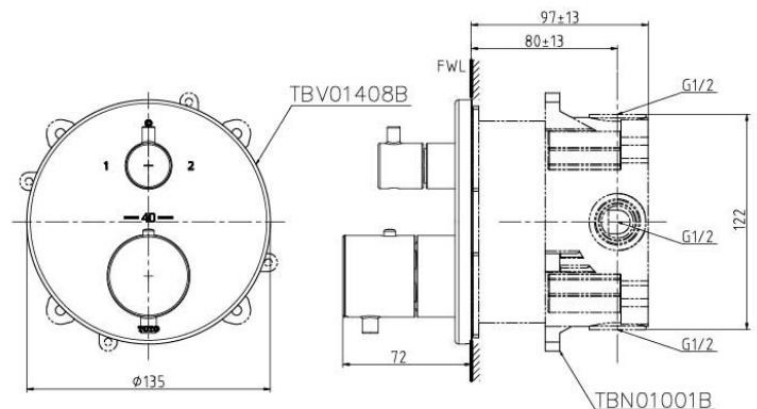

NOTE : This (TBV01408B) MAIN PRODUCT CODE not change - only will be change MAIN PRODUCT CODE end of Letter's Every Year as per SASO request

COMPONENTS