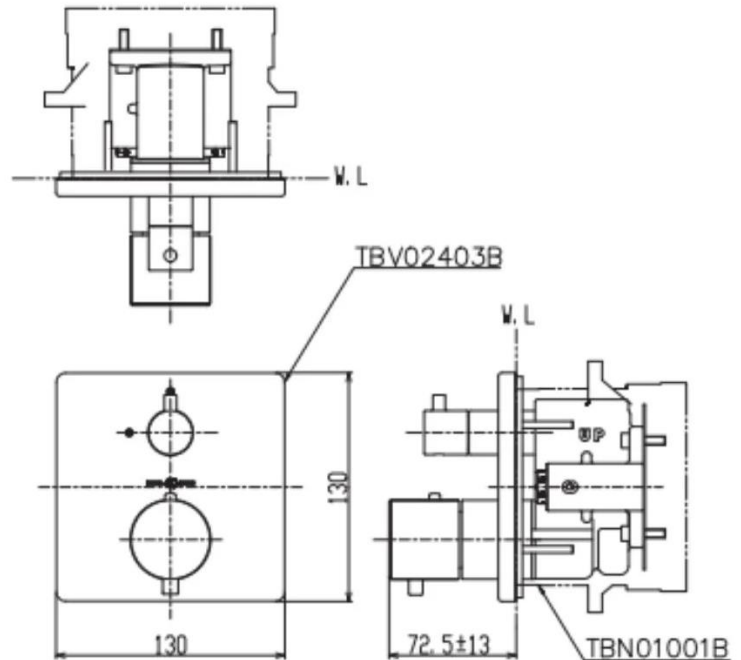

TECHNICAL DRAWING

NOTE : This (TBV02403B) MAIN PRODUCT CODE not change - only will be change MAIN PRODUCT CODE end of Letter's Every Year as per SASO request

COMPONENTS