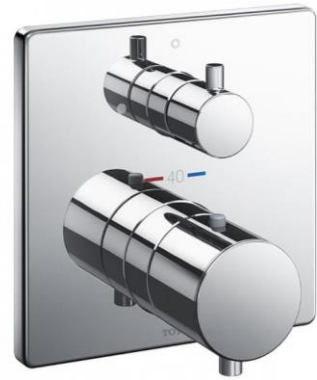

TOTO

TECHNICAL DATA SHEET

AL-OMRAN Trading Co.

Riyadh – Saudi Arabia
Website: alomrantrd.com

Tel: 0593851408
WhatsApp: 0595333434
Email: project@alomran.sa

DIGITAL CATALOGUE
SCAN HERE

PRODUCT DETAILS

Type	Bath/Shower Mixer
Item Code	TBV02403B
Range	Thermostat Controller
Material	Plate Material : Stainless Steel Valve Material: Brass
Colour	Chrome

Technical Details and Description :

TOTO - Thermostat Controller with On/Off Valve (Square)

ENVIRONMENTAL & TECHNICAL DATA

Flow Rate : Not Applicable

Flow Chart : Not Applicable

- Easy control with touch type button
- SMA Thermostat valve with heat insulation

❖ **Need TBN01001B
(Concealed Box)**

CERTIFICATION / STANDARDS

Warranty	1 Year
Standards	TOTO Industrial Standards(JIS)

REMARKS

IMAGE